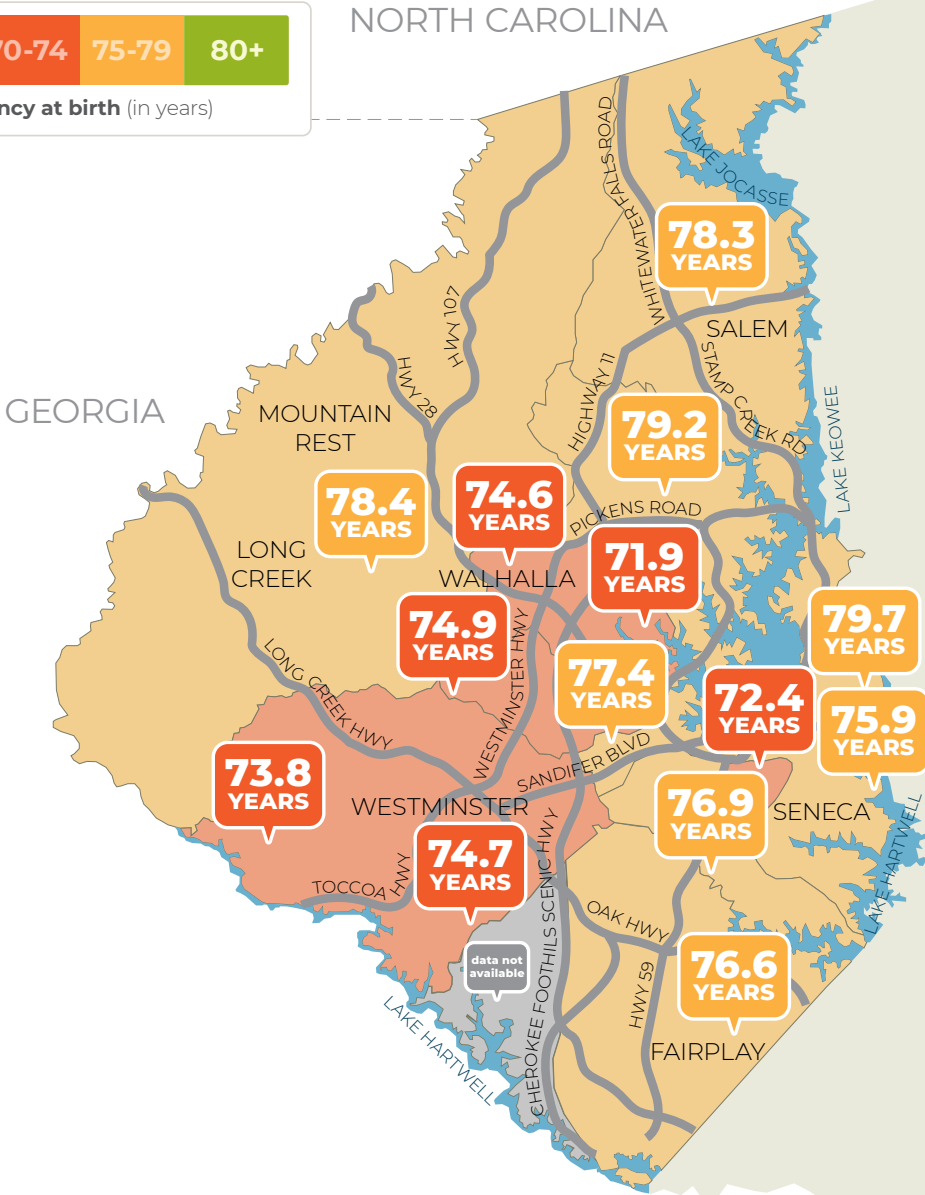

LAURENS COUNTY, SOUTH CAROLINA

Source: usaleep

It's a short distance to a wide gap in life expectancy.

LEE COUNTY, SOUTH CAROLINA

Source: usaleep

It's a short distance to a wide gap in life expectancy.

MARION COUNTY, SOUTH CAROLINA

Source: usaleep

It's a short distance to a wide gap in life expectancy.

MARLBORO COUNTY, SOUTH CAROLINA

It's a short distance to a wide gap in life expectancy.

MCCORMICK COUNTY, SOUTH CAROLINA

Source: usaleep

It's a short distance to a wide gap in life expectancy.

MYRTLE BEACH, SOUTH CAROLINA

It's a short distance to a wide gap in life expectancy.

NEWBERRY COUNTY, SOUTH CAROLINA

Source: usaleep

It's a short distance to a wide gap in life expectancy.

OCONEE COUNTY, SOUTH CAROLINA

Source: usaleep

It's a short distance to a wide gap in life expectancy.

ORANGEBURG COUNTY, SOUTH CAROLINA

Source: usaleep

It's a short distance to a wide gap in life expectancy.