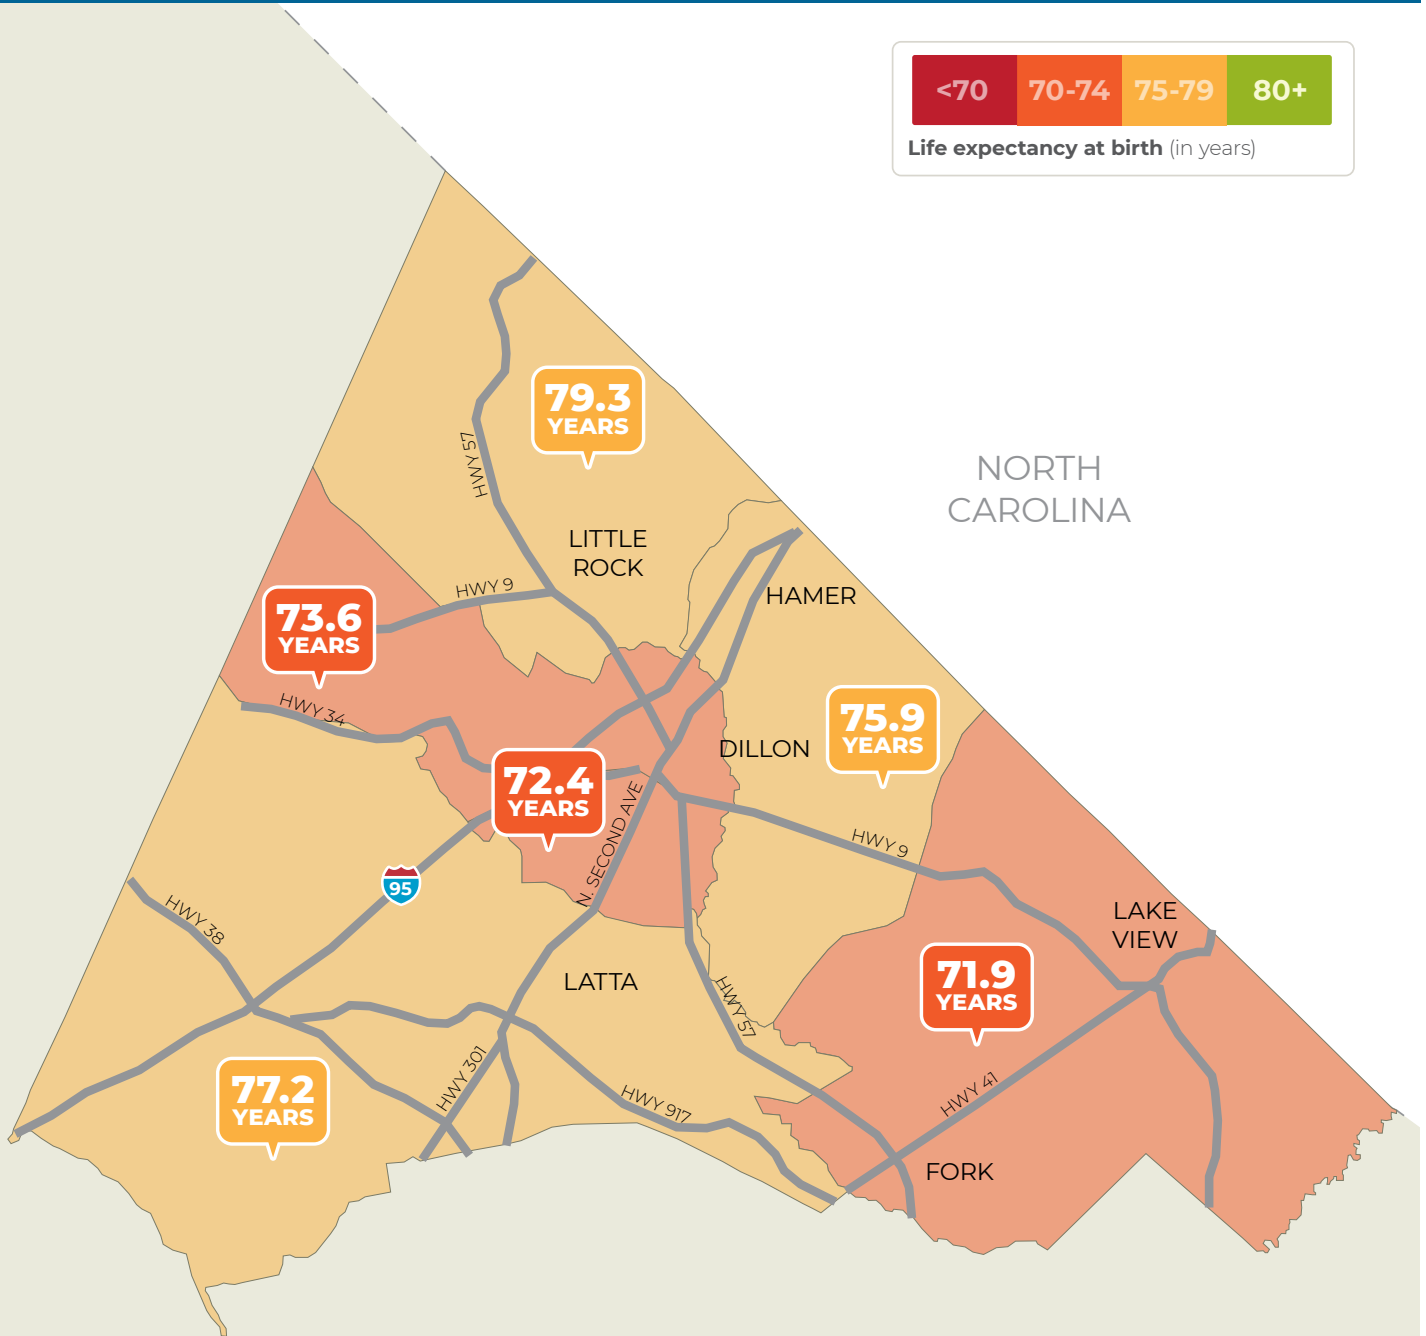

CHESTERFIELD COUNTY, SOUTH CAROLINA

NORTH CAROLINA

Source: usaleep

It's a short distance to a wide gap in life expectancy.

COLLETON COUNTY, SOUTH CAROLINA

It's a short distance to a wide gap in life expectancy.

COLUMBIA, SOUTH CAROLINA

Life expectancy at birth (in years)

Source: usaleep

It's a short distance to a wide gap in life expectancy.

DARLINGTON COUNTY, SOUTH CAROLINA

Source: usaleep

It's a short distance to a wide gap in life expectancy.

DILLON COUNTY, SOUTH CAROLINA

Source: usaleep

It's a short distance to a wide gap in life expectancy.

DORCHESTER COUNTY, SOUTH CAROLINA

Source: usaleep

It's a short distance to a wide gap in life expectancy.

EDGEFIELD COUNTY, SOUTH CAROLINA

Source: usaleep

It's a short distance to a wide gap in life expectancy.

FAIRFIELD COUNTY, SOUTH CAROLINA

Source: usaleep

It's a short distance to a wide gap in life expectancy.