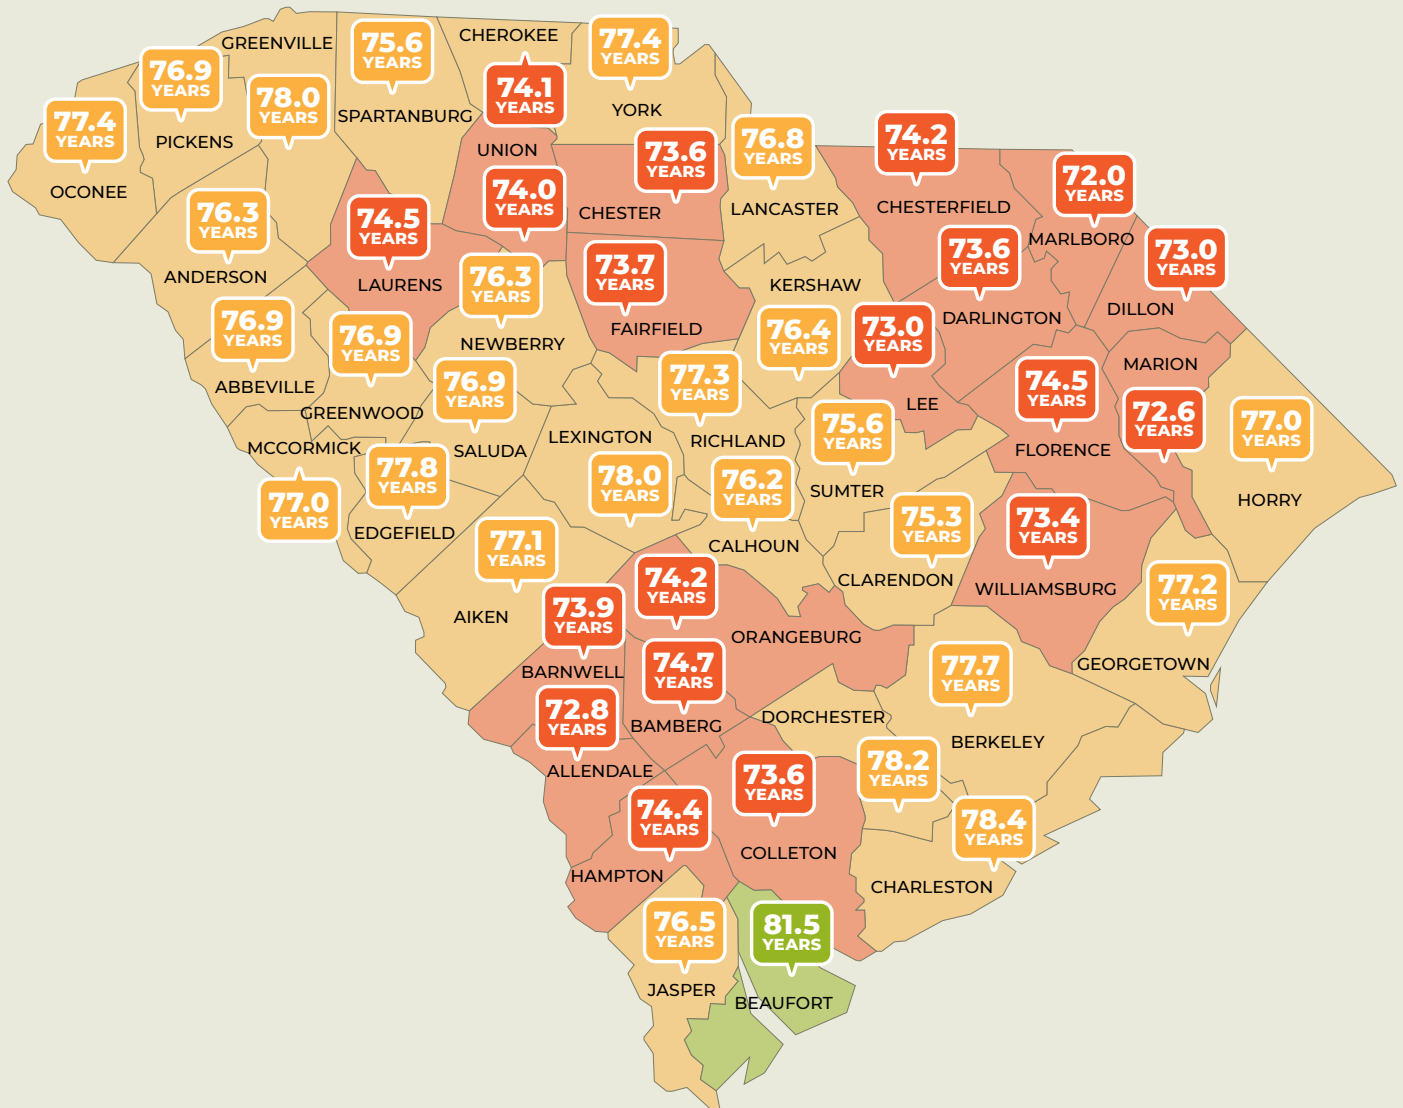

PICKENS COUNTY, SOUTH CAROLINA

It's a short distance to a wide gap in life expectancy.

ROCK HILL, SOUTH CAROLINA

It's a short distance to a wide gap in life expectancy.

SALUDA COUNTY, SOUTH CAROLINA

It's a short distance to a wide gap in life expectancy.

SPARTANBURG, SOUTH CAROLINA

It's a short distance to a wide gap in life expectancy.

SPARTANBURG COUNTY, SOUTH CAROLINA

Life expectancy at birth (in years)

Source: usaleep

It's a short distance to a wide gap in life expectancy.

SOUTH CAROLINA

Source: usaleep

It's a short distance to a wide gap in life expectancy.

SUMTER COUNTY, SOUTH CAROLINA

Source: usaleep

It's a short distance to a wide gap in life expectancy.

UNION COUNTY, SOUTH CAROLINA

Source: usaleep

It's a short distance to a wide gap in life expectancy.

WILLIAMSBURG COUNTY, SOUTH CAROLINA

Source: usaleep

It's a short distance to a wide gap in life expectancy.

YORK COUNTY, SOUTH CAROLINA