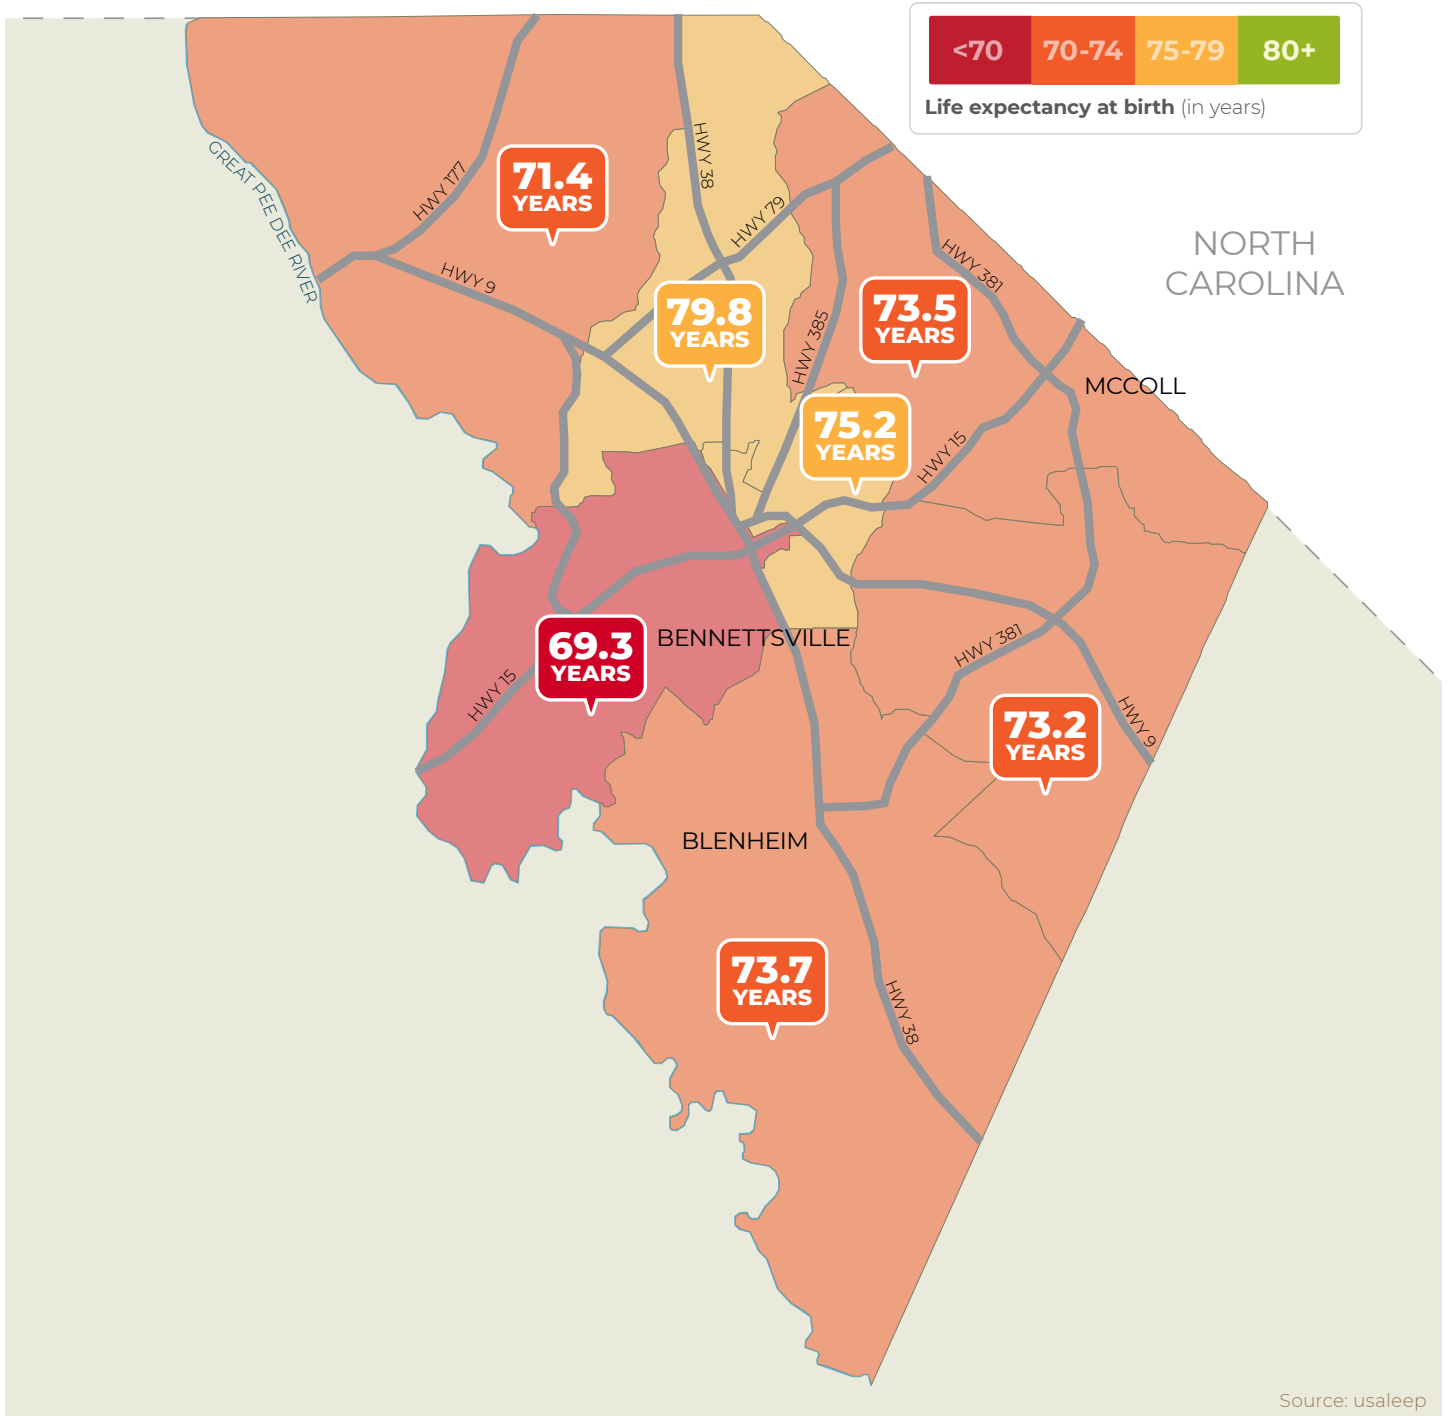

It's a short distance to a wide gap in life expectancy.

KERSHAW COUNTY, SOUTH CAROLINA

Source: usaleep

It's a short distance to a wide gap in life expectancy.

LANCASTER, SOUTH CAROLINA

It's a short distance to a wide gap in life expectancy.

LAURENS COUNTY, SOUTH CAROLINA

Source: usaleep

It's a short distance to a wide gap in life expectancy.

LEE COUNTY, SOUTH CAROLINA

Source: usaleep

It's a short distance to a wide gap in life expectancy.

MARION COUNTY, SOUTH CAROLINA

Source: usaleep

It's a short distance to a wide gap in life expectancy.

MARLBORO COUNTY, SOUTH CAROLINA

It's a short distance to a wide gap in life expectancy.

MCCORMICK COUNTY, SOUTH CAROLINA

Source: usaleep

It's a short distance to a wide gap in life expectancy.

MYRTLE BEACH, SOUTH CAROLINA

It's a short distance to a wide gap in life expectancy.

NEWBERRY COUNTY, SOUTH CAROLINA

Source: usaleep

It's a short distance to a wide gap in life expectancy.