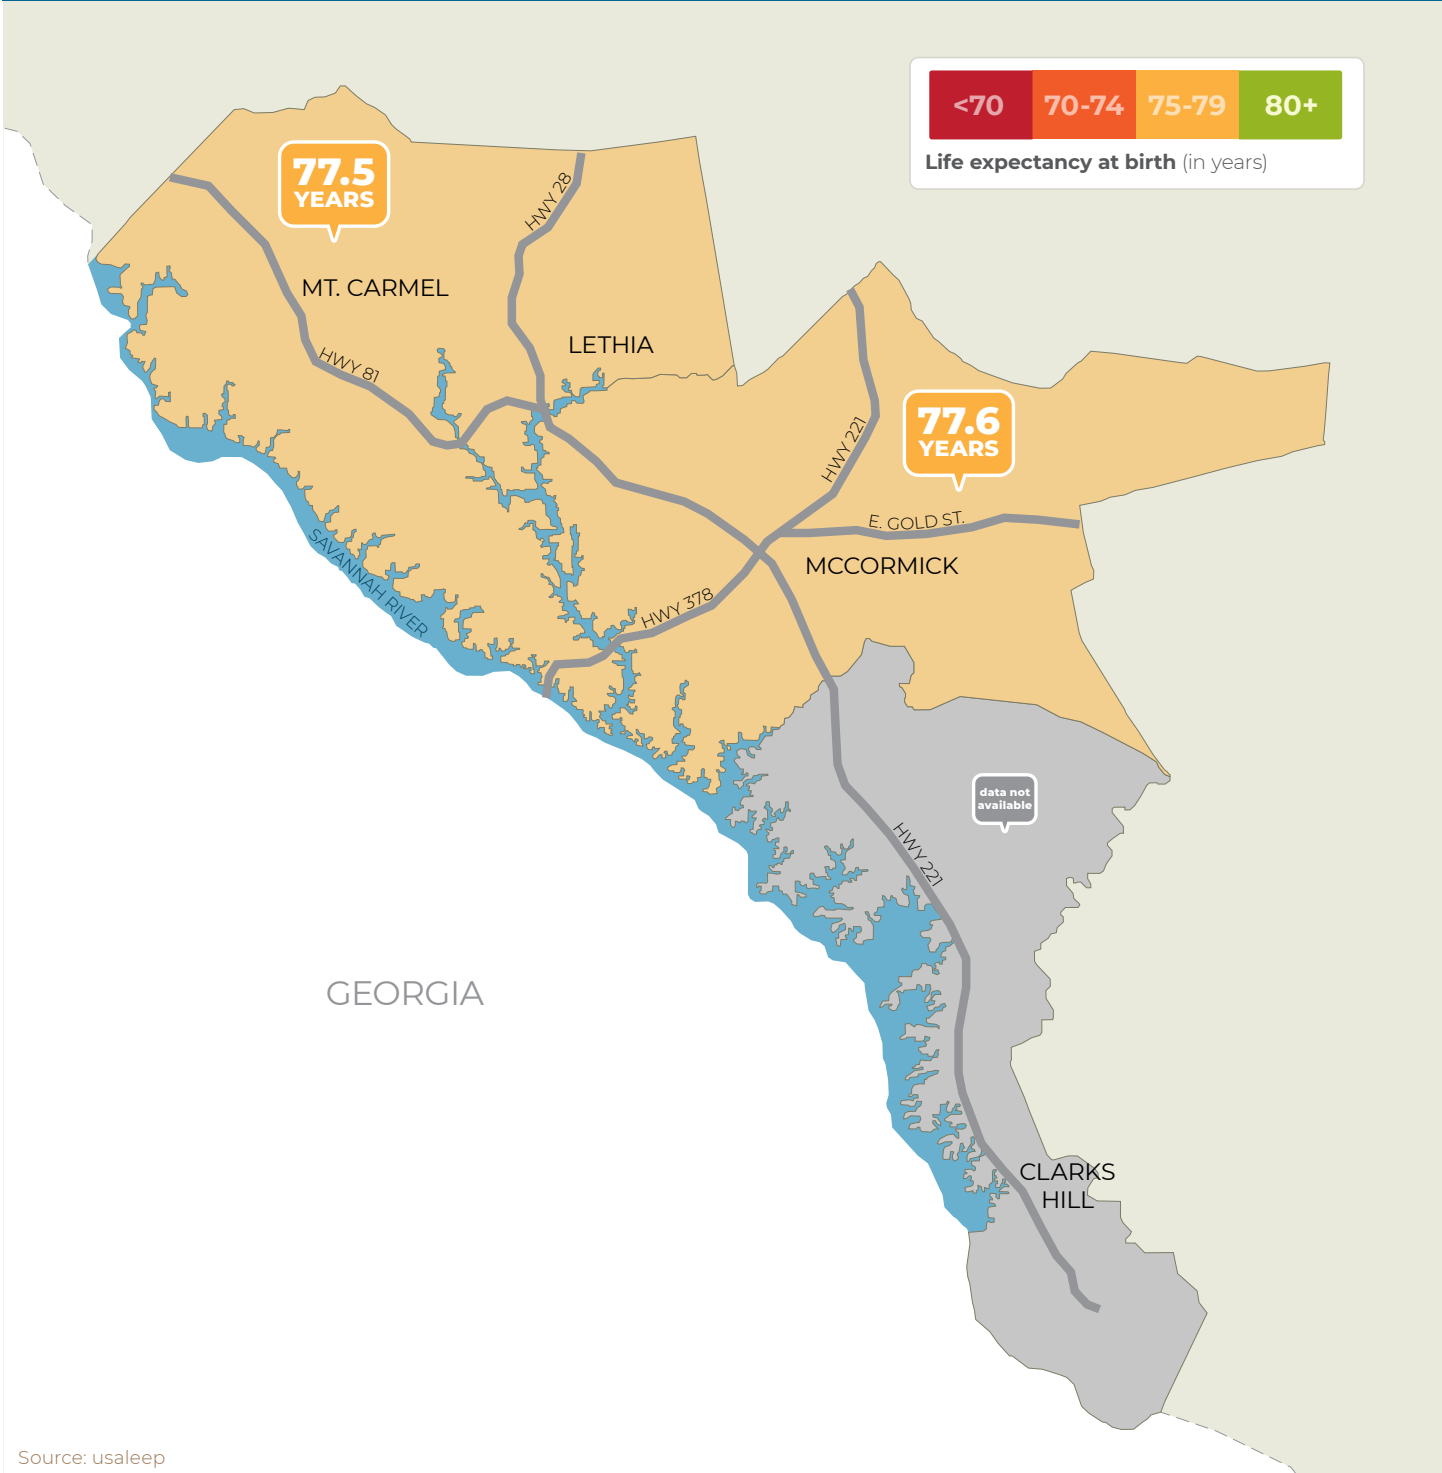

LAURENS COUNTY, SOUTH CAROLINA

Source: usaleep

It's a short distance to a wide gap in life expectancy.

LEE COUNTY, SOUTH CAROLINA

Source: usaleep

It's a short distance to a wide gap in life expectancy.

MARION COUNTY, SOUTH CAROLINA

Source: usaleep

It's a short distance to a wide gap in life expectancy.

MARLBORO COUNTY, SOUTH CAROLINA

It's a short distance to a wide gap in life expectancy.

MCCORMICK COUNTY, SOUTH CAROLINA

Source: usaleep

It's a short distance to a wide gap in life expectancy.

MYRTLE BEACH, SOUTH CAROLINA

It's a short distance to a wide gap in life expectancy.

NEWBERRY COUNTY, SOUTH CAROLINA

Source: usaleep

It's a short distance to a wide gap in life expectancy.

OCONEE COUNTY, SOUTH CAROLINA

Source: usaleep

It's a short distance to a wide gap in life expectancy.

ORANGEBURG COUNTY, SOUTH CAROLINA

Source: usaleep

It's a short distance to a wide gap in life expectancy.