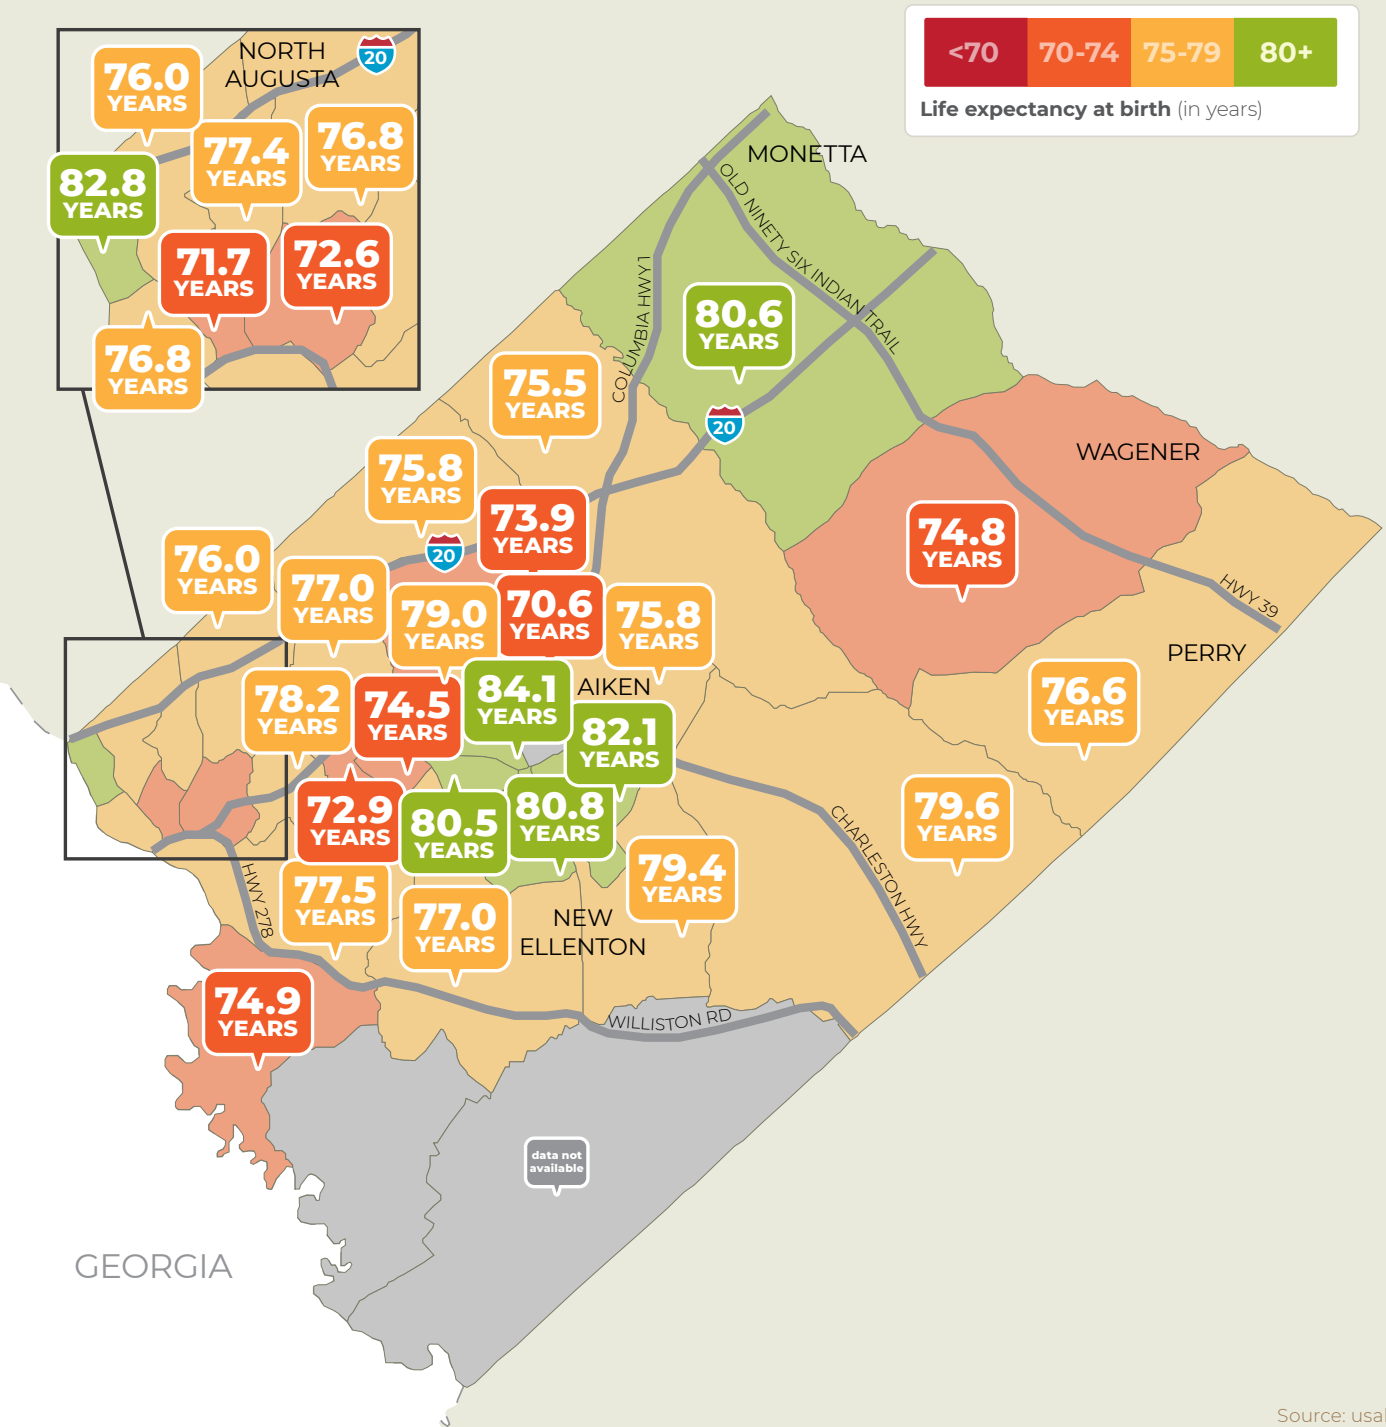

It's a short distance to a wide gap in life expectancy.

ABBEVILLE COUNTY, SOUTH CAROLINA

Source: usaleep

It's a short distance to a wide gap in life expectancy.

AIKEN AND NORTH AUGUSTA, SOUTH CAROLINA

It's a short distance to a wide gap in life expectancy.

AIKEN COUNTY, SOUTH CAROLINA

Source: usaleep

It's a short distance to a wide gap in life expectancy.

ALLENDALE COUNTY, SOUTH CAROLINA

Source: usaleep

It's a short distance to a wide gap in life expectancy.

ANDERSON COUNTY, SOUTH CAROLINA

It's a short distance to a wide gap in life expectancy.

ANDERSON COUNTY, SOUTH CAROLINA

Source: usaleep

It's a short distance to a wide gap in life expectancy.

BARNWELL COUNTY, SOUTH CAROLINA

Life expectancy at birth (in years)

Source: usaleep

It's a short distance to a wide gap in life expectancy.

BEAUFORT COUNTY, SOUTH CAROLINA

It's a short distance to a wide gap in life expectancy.

BEAUFORT COUNTY, SOUTH CAROLINA