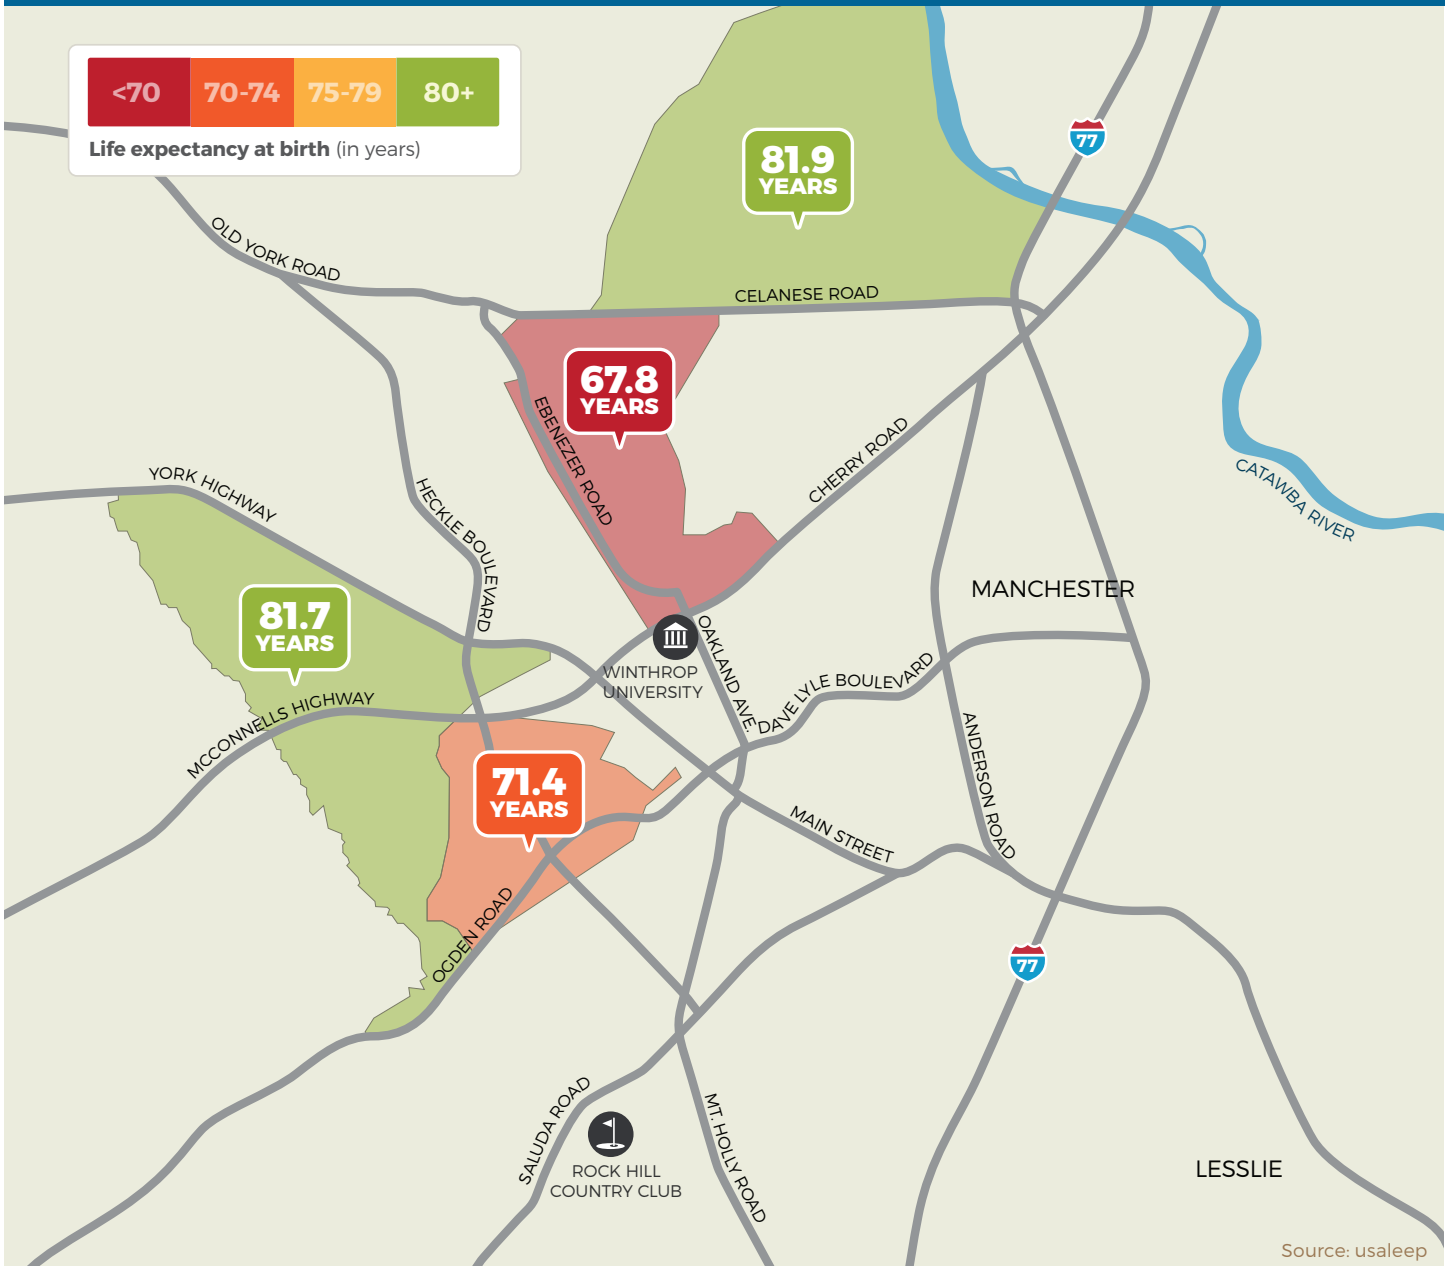

Source: usaleep

It's a short distance to a wide gap in life expectancy.

MARLBORO COUNTY, SOUTH CAROLINA

It's a short distance to a wide gap in life expectancy.

MCCORMICK COUNTY, SOUTH CAROLINA

Source: usaleep

It's a short distance to a wide gap in life expectancy.

MYRTLE BEACH, SOUTH CAROLINA

It's a short distance to a wide gap in life expectancy.

NEWBERRY COUNTY, SOUTH CAROLINA

Source: usaleep

It's a short distance to a wide gap in life expectancy.

OCONEE COUNTY, SOUTH CAROLINA

Source: usaleep

It's a short distance to a wide gap in life expectancy.

ORANGEBURG COUNTY, SOUTH CAROLINA

Source: usaleep

It's a short distance to a wide gap in life expectancy.

PICKENS COUNTY, SOUTH CAROLINA

It's a short distance to a wide gap in life expectancy.

ROCK HILL, SOUTH CAROLINA

It's a short distance to a wide gap in life expectancy.

SALUDA COUNTY, SOUTH CAROLINA

It's a short distance to a wide gap in life expectancy.