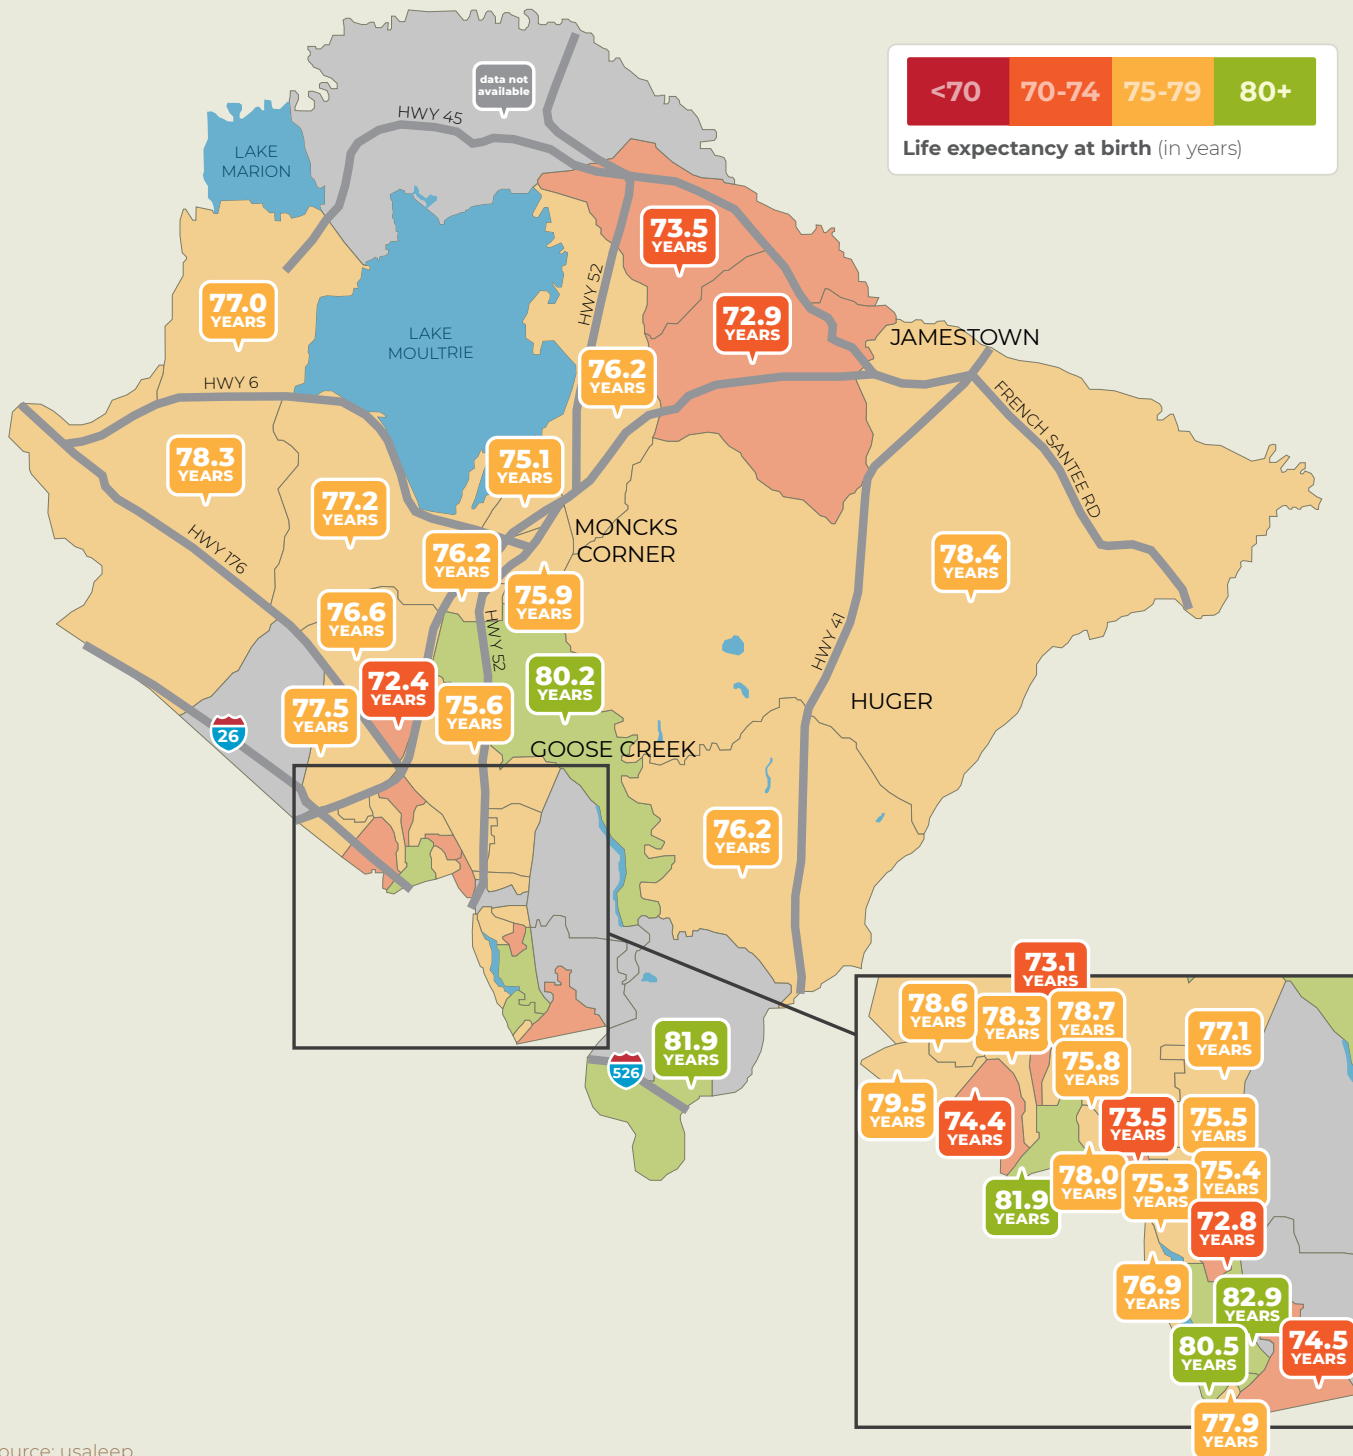

ANDERSON COUNTY, SOUTH CAROLINA

It's a short distance to a wide gap in life expectancy.

ANDERSON COUNTY, SOUTH CAROLINA

Source: usaleep

It's a short distance to a wide gap in life expectancy.

BARNWELL COUNTY, SOUTH CAROLINA

Life expectancy at birth (in years)

Source: usaleep

It's a short distance to a wide gap in life expectancy.

BEAUFORT COUNTY, SOUTH CAROLINA

It's a short distance to a wide gap in life expectancy.

BEAUFORT COUNTY, SOUTH CAROLINA

Source: usaleep

It's a short distance to a wide gap in life expectancy.

BERKELEY COUNTY, SOUTH CAROLINA

Source: usaleep

It's a short distance to a wide gap in life expectancy.

CALHOUN COUNTY, SOUTH CAROLINA

Source: usaleep

It's a short distance to a wide gap in life expectancy.

CHARLESTON, SOUTH CAROLINA

It's a short distance to a wide gap in life expectancy.

CHESTER, SOUTH CAROLINA

Source: usaaleep

It's a short distance to a wide gap in life expectancy.