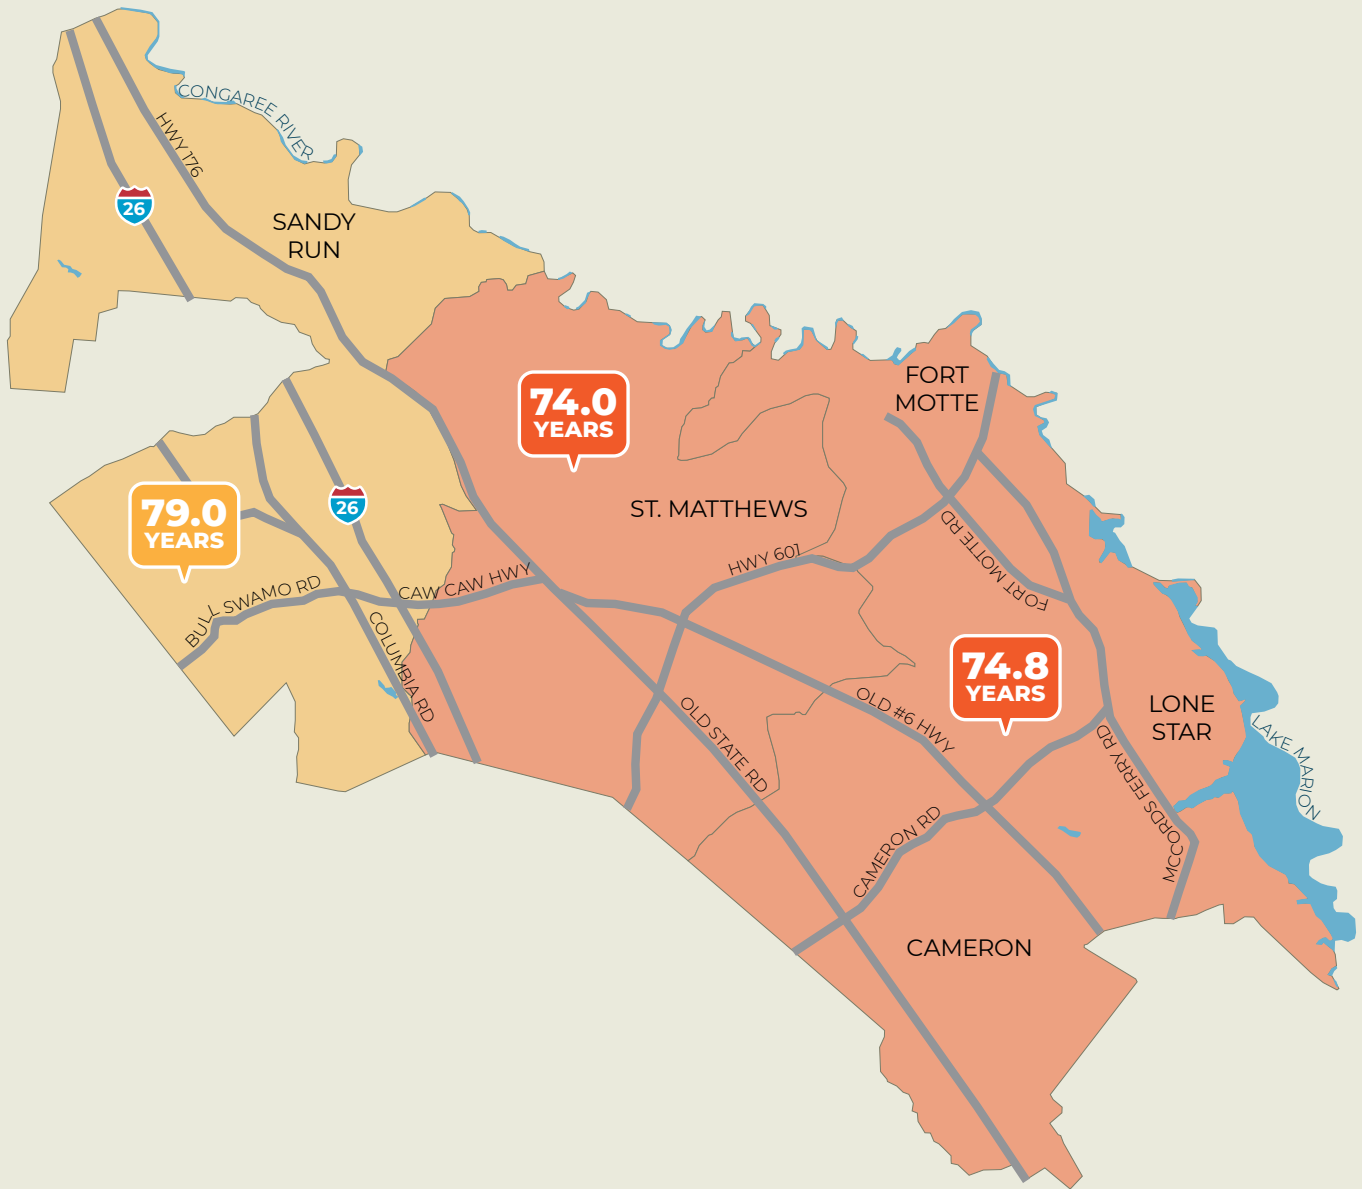

ANDERSON COUNTY, SOUTH CAROLINA

It's a short distance to a wide gap in life expectancy.

ANDERSON COUNTY, SOUTH CAROLINA

Source: usaleep

It's a short distance to a wide gap in life expectancy.

BARNWELL COUNTY, SOUTH CAROLINA

Life expectancy at birth (in years)

Source: usaleep

It's a short distance to a wide gap in life expectancy.

BEAUFORT COUNTY, SOUTH CAROLINA

It's a short distance to a wide gap in life expectancy.

BEAUFORT COUNTY, SOUTH CAROLINA

Source: usaleep

It's a short distance to a wide gap in life expectancy.

BERKELEY COUNTY, SOUTH CAROLINA

Source: usaleep

It's a short distance to a wide gap in life expectancy.

CALHOUN COUNTY, SOUTH CAROLINA

Source: usaleep

It's a short distance to a wide gap in life expectancy.

CHARLESTON, SOUTH CAROLINA

It's a short distance to a wide gap in life expectancy.

CHESTER, SOUTH CAROLINA

Source: usaaleep

It's a short distance to a wide gap in life expectancy.