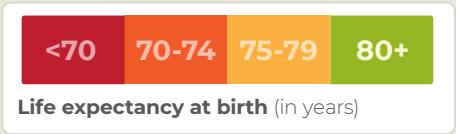

SOUTH CAROLINA

Source: usaleep

It's a short distance to a wide gap in life expectancy.

SUMTER COUNTY, SOUTH CAROLINA

Source: usaleep

It's a short distance to a wide gap in life expectancy.

UNION COUNTY, SOUTH CAROLINA