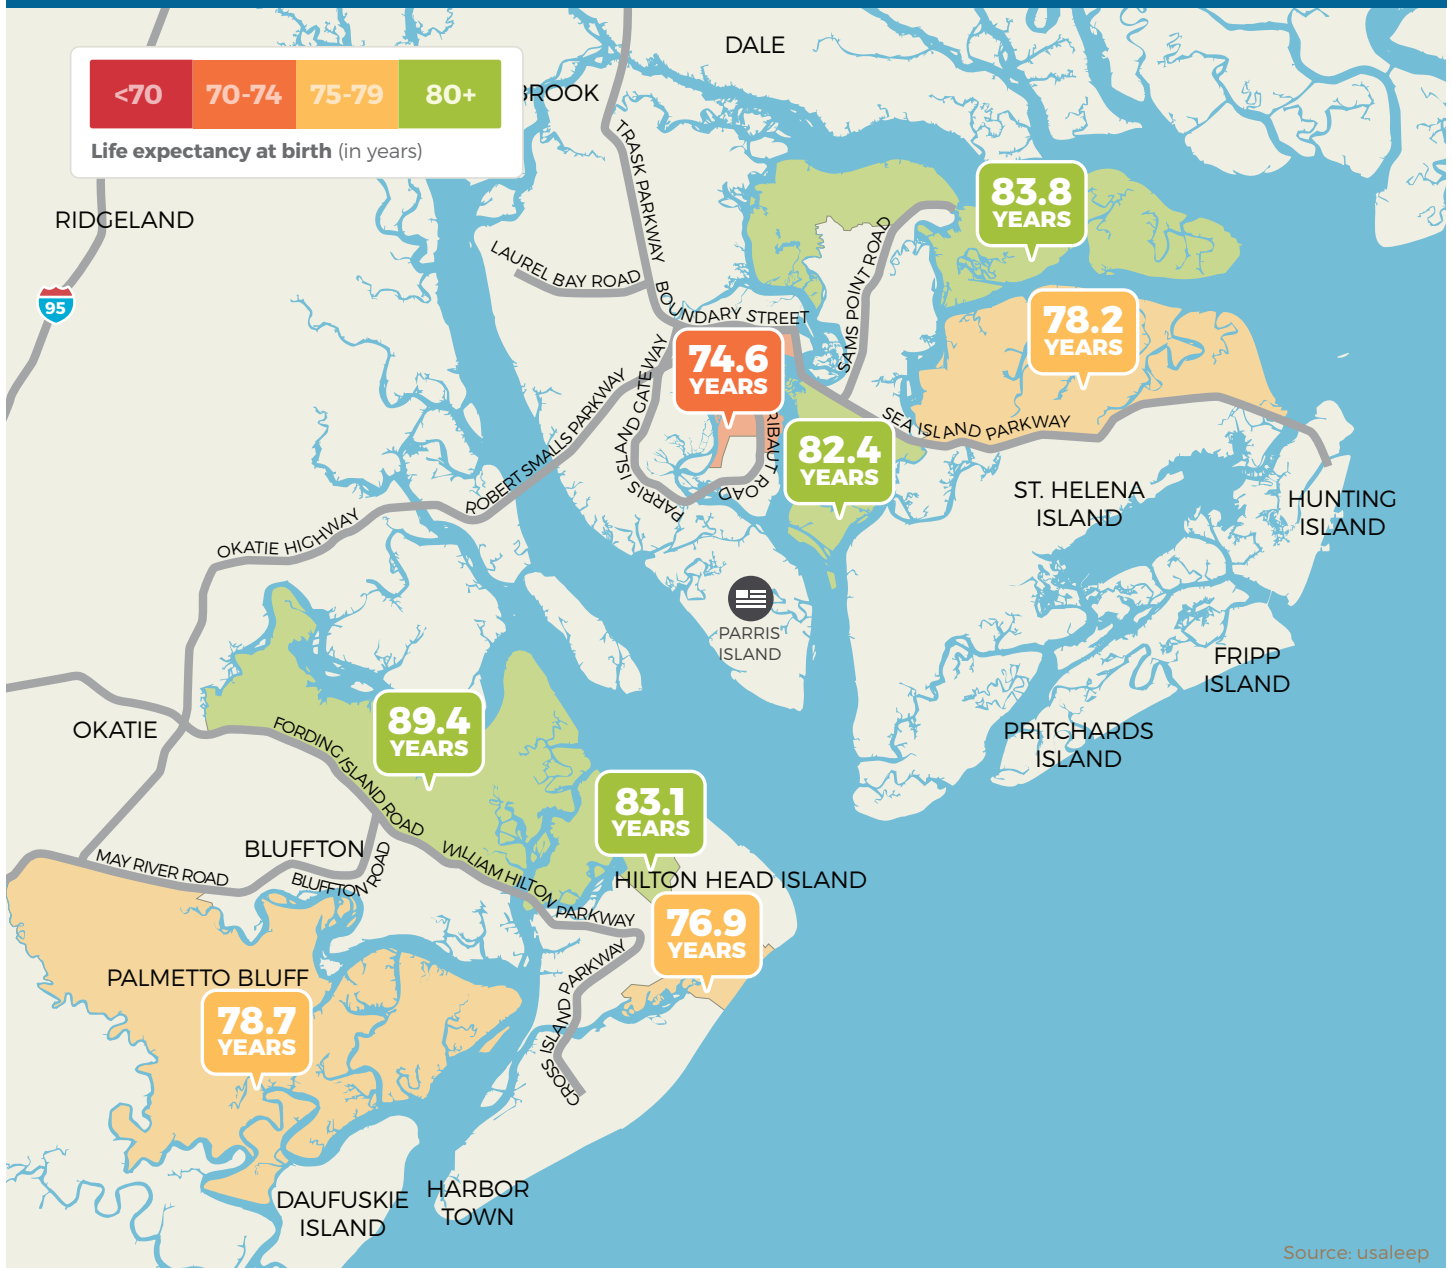

ANDERSON COUNTY, SOUTH CAROLINA

It's a short distance to a wide gap in life expectancy.

ANDERSON COUNTY, SOUTH CAROLINA

Source: usaleep

It's a short distance to a wide gap in life expectancy.

BARNWELL COUNTY, SOUTH CAROLINA

Life expectancy at birth (in years)

Source: usaleep

It's a short distance to a wide gap in life expectancy.

BEAUFORT COUNTY, SOUTH CAROLINA

It's a short distance to a wide gap in life expectancy.

BEAUFORT COUNTY, SOUTH CAROLINA

Source: usaleep

It's a short distance to a wide gap in life expectancy.

BERKELEY COUNTY, SOUTH CAROLINA

Source: usaleep

It's a short distance to a wide gap in life expectancy.

CALHOUN COUNTY, SOUTH CAROLINA

Source: usaleep

It's a short distance to a wide gap in life expectancy.

CHARLESTON, SOUTH CAROLINA

It's a short distance to a wide gap in life expectancy.

CHESTER, SOUTH CAROLINA

Source: usaaleep

It's a short distance to a wide gap in life expectancy.