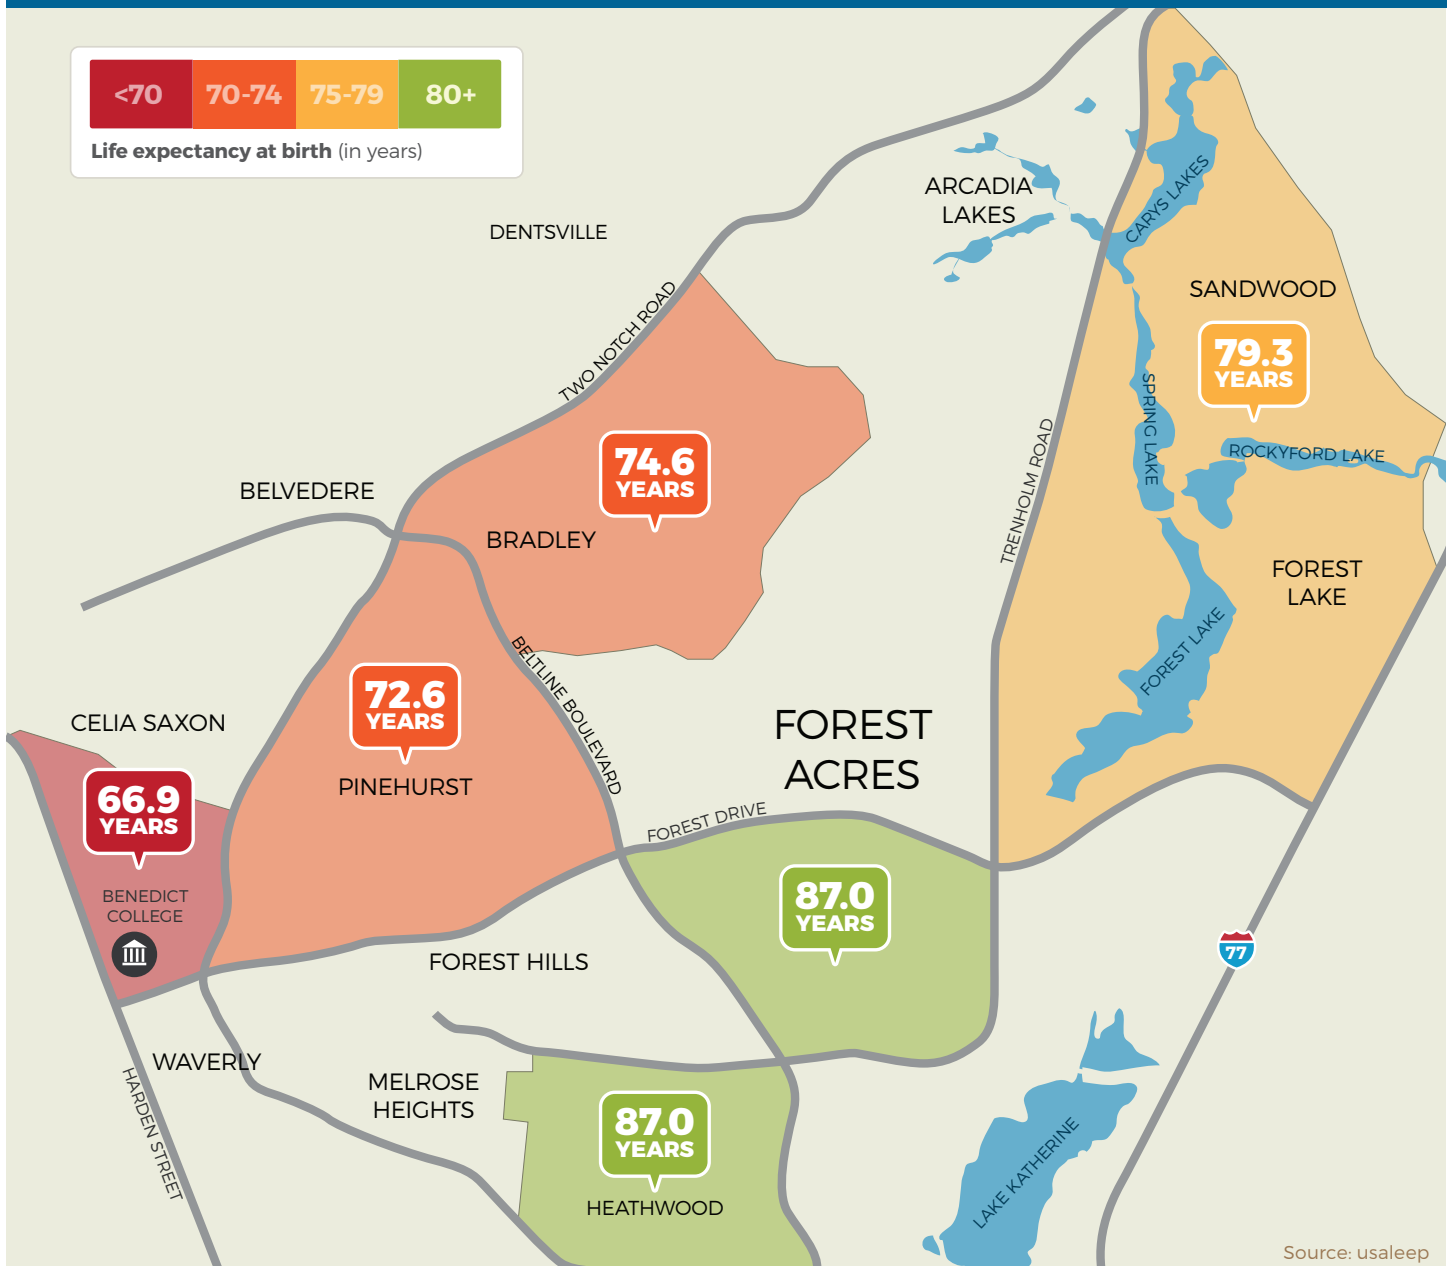

Source: usaleep

It's a short distance to a wide gap in life expectancy.

CHARLESTON, SOUTH CAROLINA

It's a short distance to a wide gap in life expectancy.

CHESTER, SOUTH CAROLINA

Source: usaaleep

It's a short distance to a wide gap in life expectancy.

CHESTERFIELD COUNTY, SOUTH CAROLINA

NORTH CAROLINA

Source: usaleep

It's a short distance to a wide gap in life expectancy.

COLLETON COUNTY, SOUTH CAROLINA

It's a short distance to a wide gap in life expectancy.

COLUMBIA, SOUTH CAROLINA

Life expectancy at birth (in years)

Source: usaleep

It's a short distance to a wide gap in life expectancy.

DARLINGTON COUNTY, SOUTH CAROLINA

Source: usaleep

It's a short distance to a wide gap in life expectancy.

DILLON COUNTY, SOUTH CAROLINA

Source: usaleep

It's a short distance to a wide gap in life expectancy.

DORCHESTER COUNTY, SOUTH CAROLINA

Source: usaleep

It's a short distance to a wide gap in life expectancy.