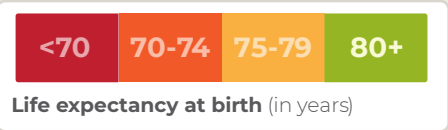

EDGEFIELD COUNTY, SOUTH CAROLINA

Source: usaleep

It's a short distance to a wide gap in life expectancy.

FAIRFIELD COUNTY, SOUTH CAROLINA

Source: usaleep

It's a short distance to a wide gap in life expectancy.

FLORENCE, SOUTH CAROLINA

Life expectancy at birth (in years)

Source: usaaleep

It's a short distance to a wide gap in life expectancy.

GEORGETOWN COUNTY, SOUTH CAROLINA

It's a short distance to a wide gap in life expectancy.