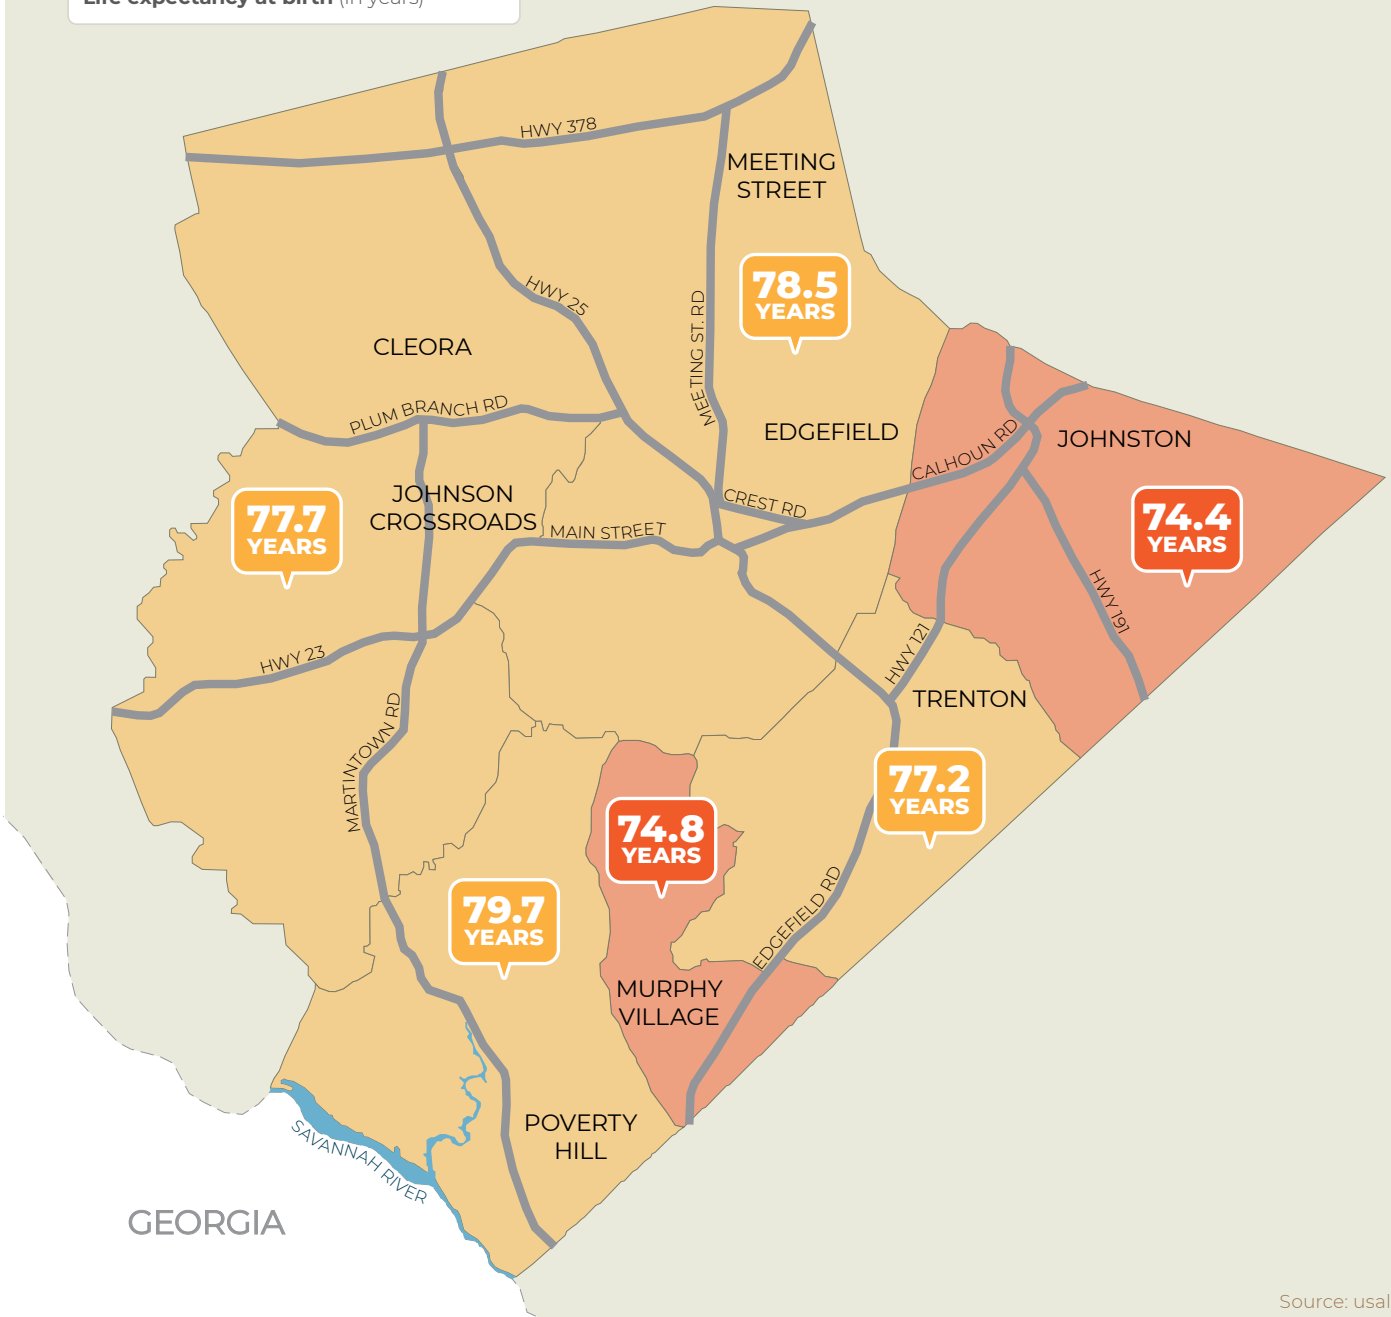

COLUMBIA, SOUTH CAROLINA

Life expectancy at birth (in years)

Source: usaleep

It's a short distance to a wide gap in life expectancy.

DARLINGTON COUNTY, SOUTH CAROLINA

Source: usaleep

It's a short distance to a wide gap in life expectancy.

DILLON COUNTY, SOUTH CAROLINA

Source: usaleep

It's a short distance to a wide gap in life expectancy.

DORCHESTER COUNTY, SOUTH CAROLINA

Source: usaleep

It's a short distance to a wide gap in life expectancy.

EDGEFIELD COUNTY, SOUTH CAROLINA

Source: usaleep

It's a short distance to a wide gap in life expectancy.

FAIRFIELD COUNTY, SOUTH CAROLINA

Source: usaleep

It's a short distance to a wide gap in life expectancy.

FLORENCE, SOUTH CAROLINA

Life expectancy at birth (in years)

Source: usaaleep

It's a short distance to a wide gap in life expectancy.

GEORGETOWN COUNTY, SOUTH CAROLINA

It's a short distance to a wide gap in life expectancy.