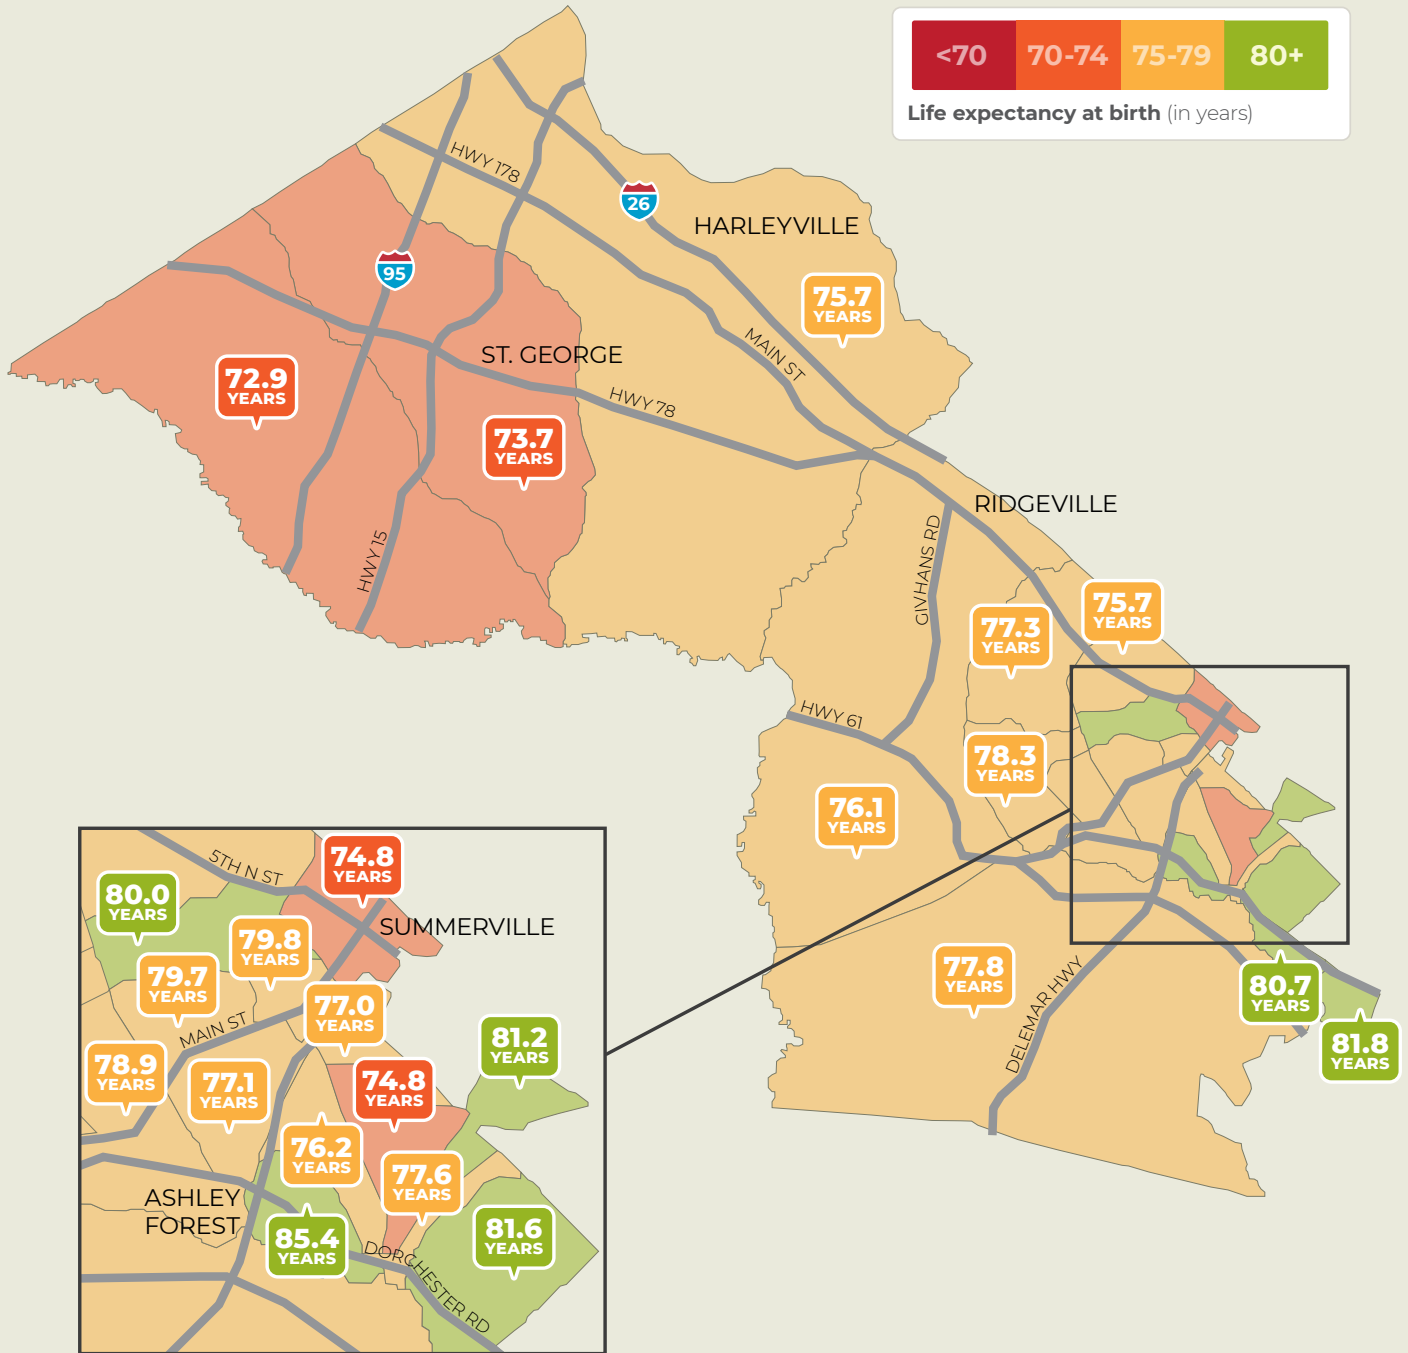

COLUMBIA, SOUTH CAROLINA

Life expectancy at birth (in years)

Source: usaleep

It's a short distance to a wide gap in life expectancy.

DARLINGTON COUNTY, SOUTH CAROLINA

Source: usaleep

It's a short distance to a wide gap in life expectancy.

DILLON COUNTY, SOUTH CAROLINA

Source: usaleep

It's a short distance to a wide gap in life expectancy.

DORCHESTER COUNTY, SOUTH CAROLINA

Source: usaleep

It's a short distance to a wide gap in life expectancy.

EDGEFIELD COUNTY, SOUTH CAROLINA

Source: usaleep

It's a short distance to a wide gap in life expectancy.

FAIRFIELD COUNTY, SOUTH CAROLINA

Source: usaleep

It's a short distance to a wide gap in life expectancy.

FLORENCE, SOUTH CAROLINA

Life expectancy at birth (in years)

Source: usaaleep

It's a short distance to a wide gap in life expectancy.

GEORGETOWN COUNTY, SOUTH CAROLINA

It's a short distance to a wide gap in life expectancy.