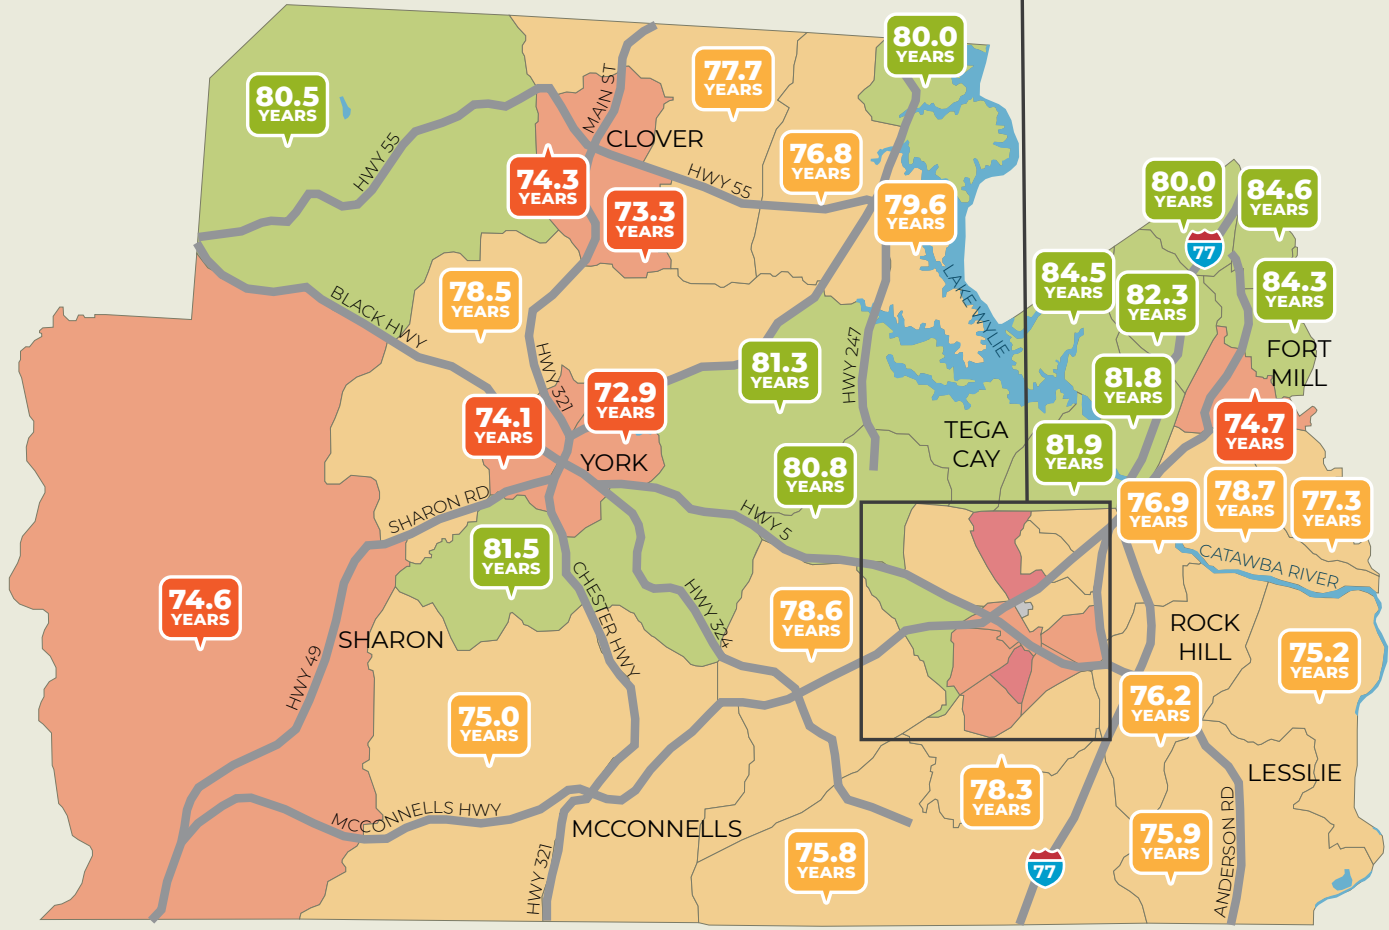

SOUTH CAROLINA

Source: usaleep

It's a short distance to a wide gap in life expectancy.

SUMTER COUNTY, SOUTH CAROLINA

Source: usaleep

It's a short distance to a wide gap in life expectancy.

UNION COUNTY, SOUTH CAROLINA

Source: usaleep

It's a short distance to a wide gap in life expectancy.

WILLIAMSBURG COUNTY, SOUTH CAROLINA

Source: usaleep

It's a short distance to a wide gap in life expectancy.

YORK COUNTY, SOUTH CAROLINA

Source: usaleep

It's a short distance to a wide gap in life expectancy.

RICHLAND COUNTY, SOUTH CAROLINA

It's a short distance to a wide gap in life expectancy.

GREENVILLE COUNTY, SOUTH CAROLINA

Source: usaleep

It's a short distance to a wide gap in life expectancy.

GREENVILLE COUNTY, SOUTH CAROLINA

It's a short distance to a wide gap in life expectancy.

GREENVILLE COUNTY, SOUTH CAROLINA

Source: usaleep