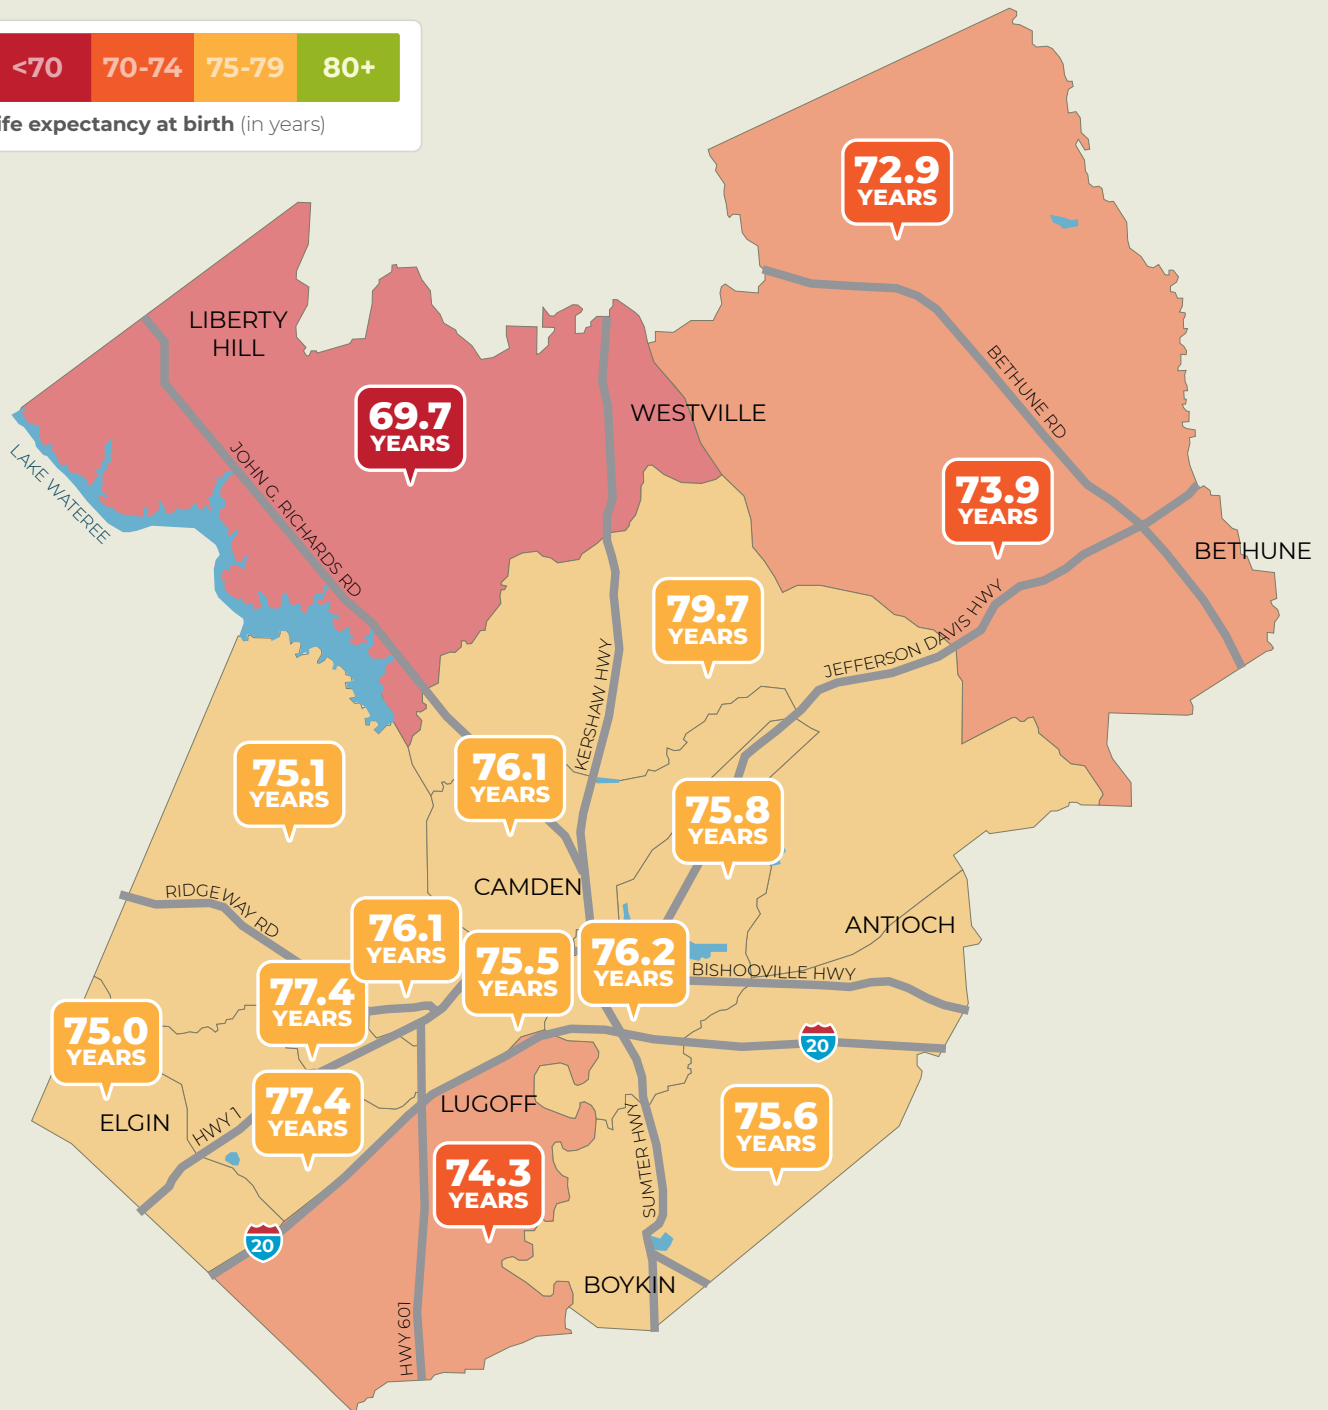

FLORENCE, SOUTH CAROLINA

Life expectancy at birth (in years)

Source: usaaleep

It's a short distance to a wide gap in life expectancy.

GEORGETOWN COUNTY, SOUTH CAROLINA

It's a short distance to a wide gap in life expectancy.

GREENVILLE, SOUTH CAROLINA

It's a short distance to a wide gap in life expectancy.

HAMPTON COUNTY, SOUTH CAROLINA

Source: usaleep

It's a short distance to a wide gap in life expectancy.

JASPER COUNTY, SOUTH CAROLINA

It's a short distance to a wide gap in life expectancy.

KERSHAW COUNTY, SOUTH CAROLINA

Source: usaleep

It's a short distance to a wide gap in life expectancy.

LANCASTER, SOUTH CAROLINA

It's a short distance to a wide gap in life expectancy.

LAURENS COUNTY, SOUTH CAROLINA

Source: usaleep

It's a short distance to a wide gap in life expectancy.

LEE COUNTY, SOUTH CAROLINA

Source: usaleep

It's a short distance to a wide gap in life expectancy.

MARION COUNTY, SOUTH CAROLINA