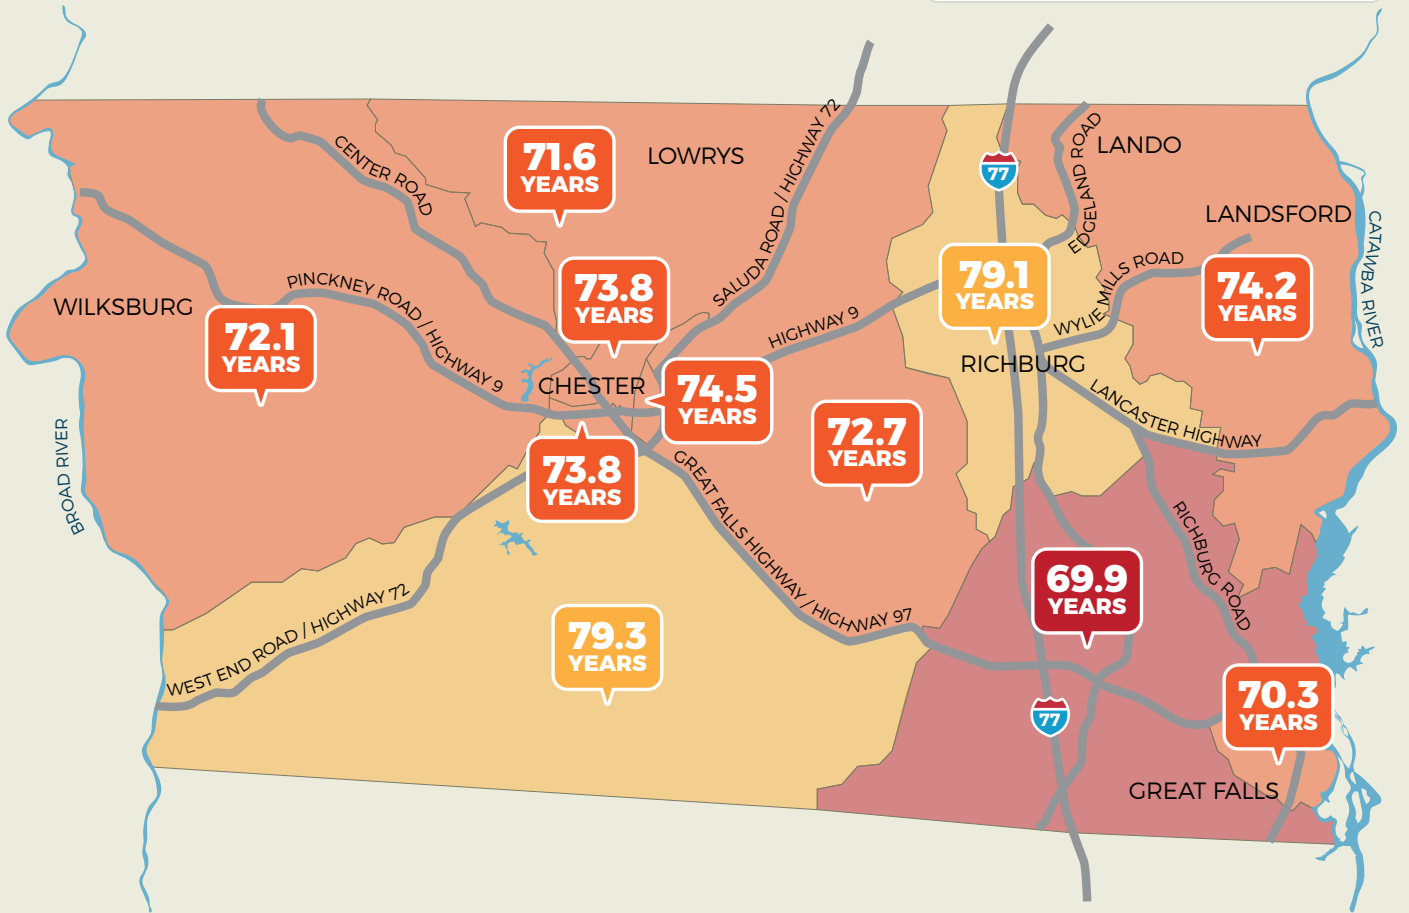

Source: usaleep

It's a short distance to a wide gap in life expectancy.

BERKELEY COUNTY, SOUTH CAROLINA

Source: usaleep

It's a short distance to a wide gap in life expectancy.

CALHOUN COUNTY, SOUTH CAROLINA

Source: usaleep

It's a short distance to a wide gap in life expectancy.

CHARLESTON, SOUTH CAROLINA

It's a short distance to a wide gap in life expectancy.

CHESTER, SOUTH CAROLINA

Source: usaaleep

It's a short distance to a wide gap in life expectancy.

CHESTERFIELD COUNTY, SOUTH CAROLINA

NORTH CAROLINA

Source: usaleep

It's a short distance to a wide gap in life expectancy.

COLLETON COUNTY, SOUTH CAROLINA

It's a short distance to a wide gap in life expectancy.

COLUMBIA, SOUTH CAROLINA

Life expectancy at birth (in years)

Source: usaleep

It's a short distance to a wide gap in life expectancy.

DARLINGTON COUNTY, SOUTH CAROLINA

Source: usaleep

It's a short distance to a wide gap in life expectancy.