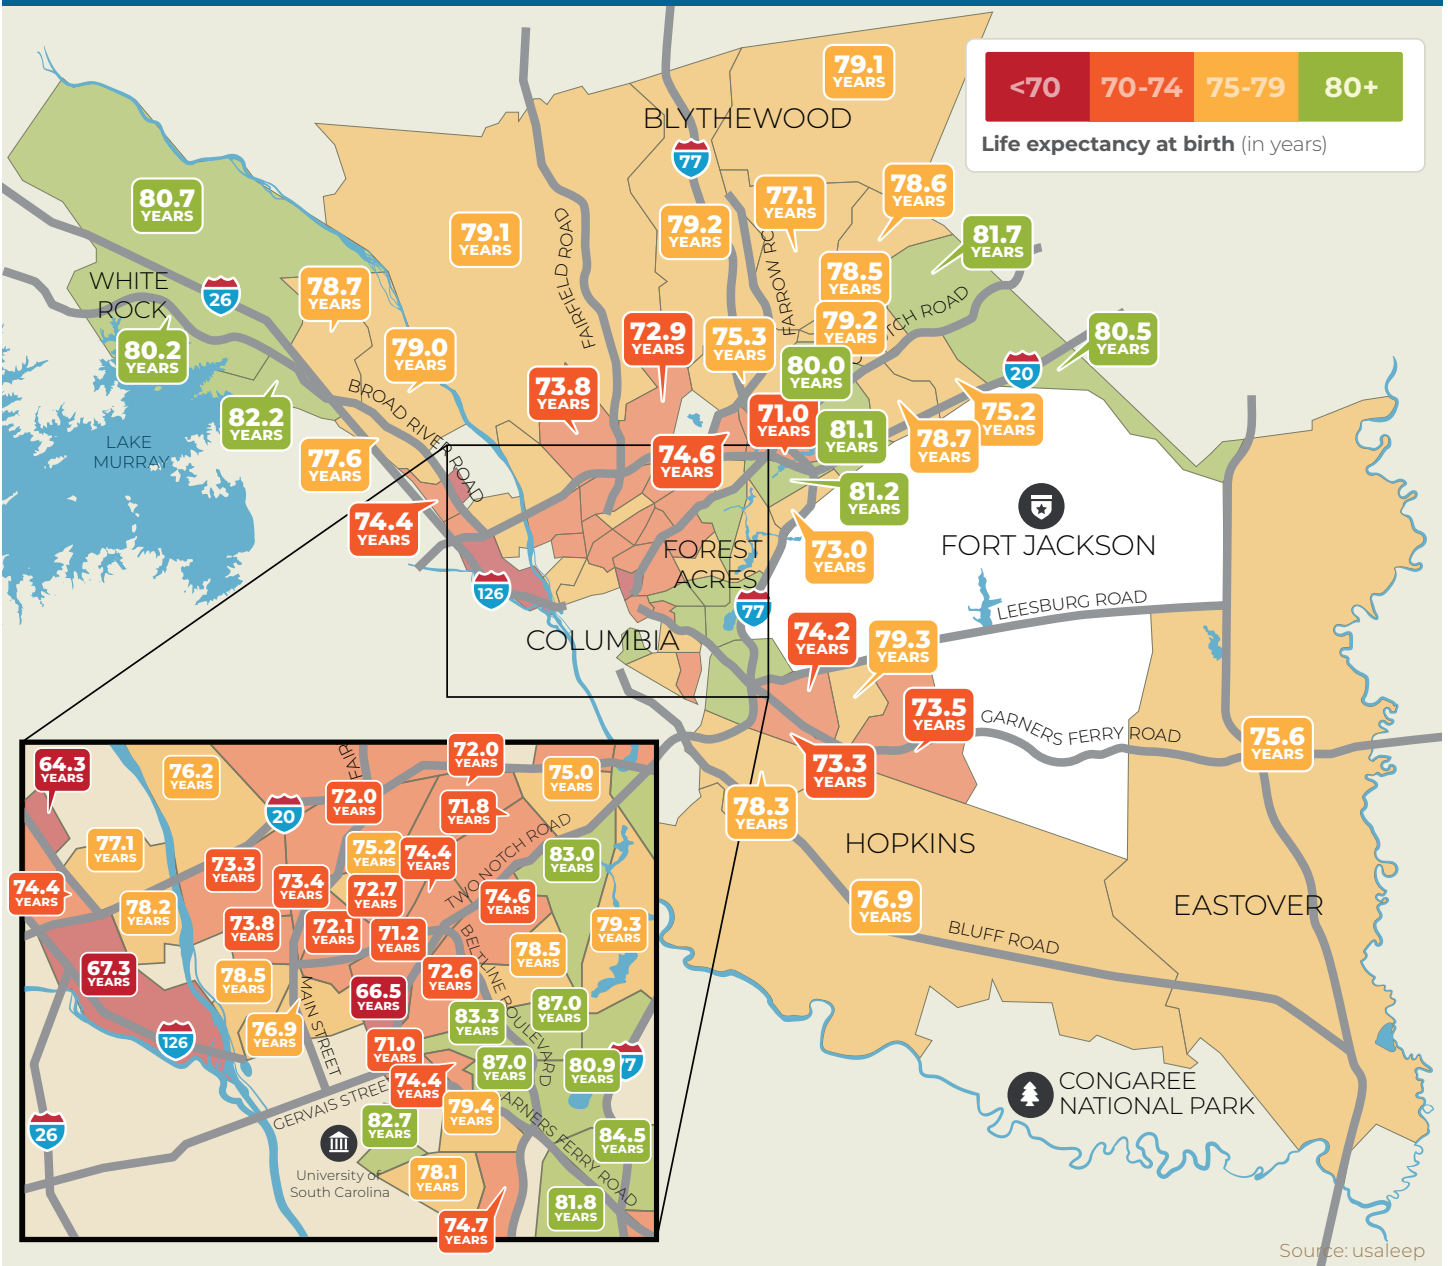

SOUTH CAROLINA

Source: usaleep

It's a short distance to a wide gap in life expectancy.

SUMTER COUNTY, SOUTH CAROLINA

Source: usaleep

It's a short distance to a wide gap in life expectancy.

UNION COUNTY, SOUTH CAROLINA

Source: usaleep

It's a short distance to a wide gap in life expectancy.

WILLIAMSBURG COUNTY, SOUTH CAROLINA

Source: usaleep

It's a short distance to a wide gap in life expectancy.

YORK COUNTY, SOUTH CAROLINA

Source: usaleep

It's a short distance to a wide gap in life expectancy.

RICHLAND COUNTY, SOUTH CAROLINA

It's a short distance to a wide gap in life expectancy.

GREENVILLE COUNTY, SOUTH CAROLINA

Source: usaleep

It's a short distance to a wide gap in life expectancy.

GREENVILLE COUNTY, SOUTH CAROLINA

It's a short distance to a wide gap in life expectancy.

GREENVILLE COUNTY, SOUTH CAROLINA

Source: usaleep