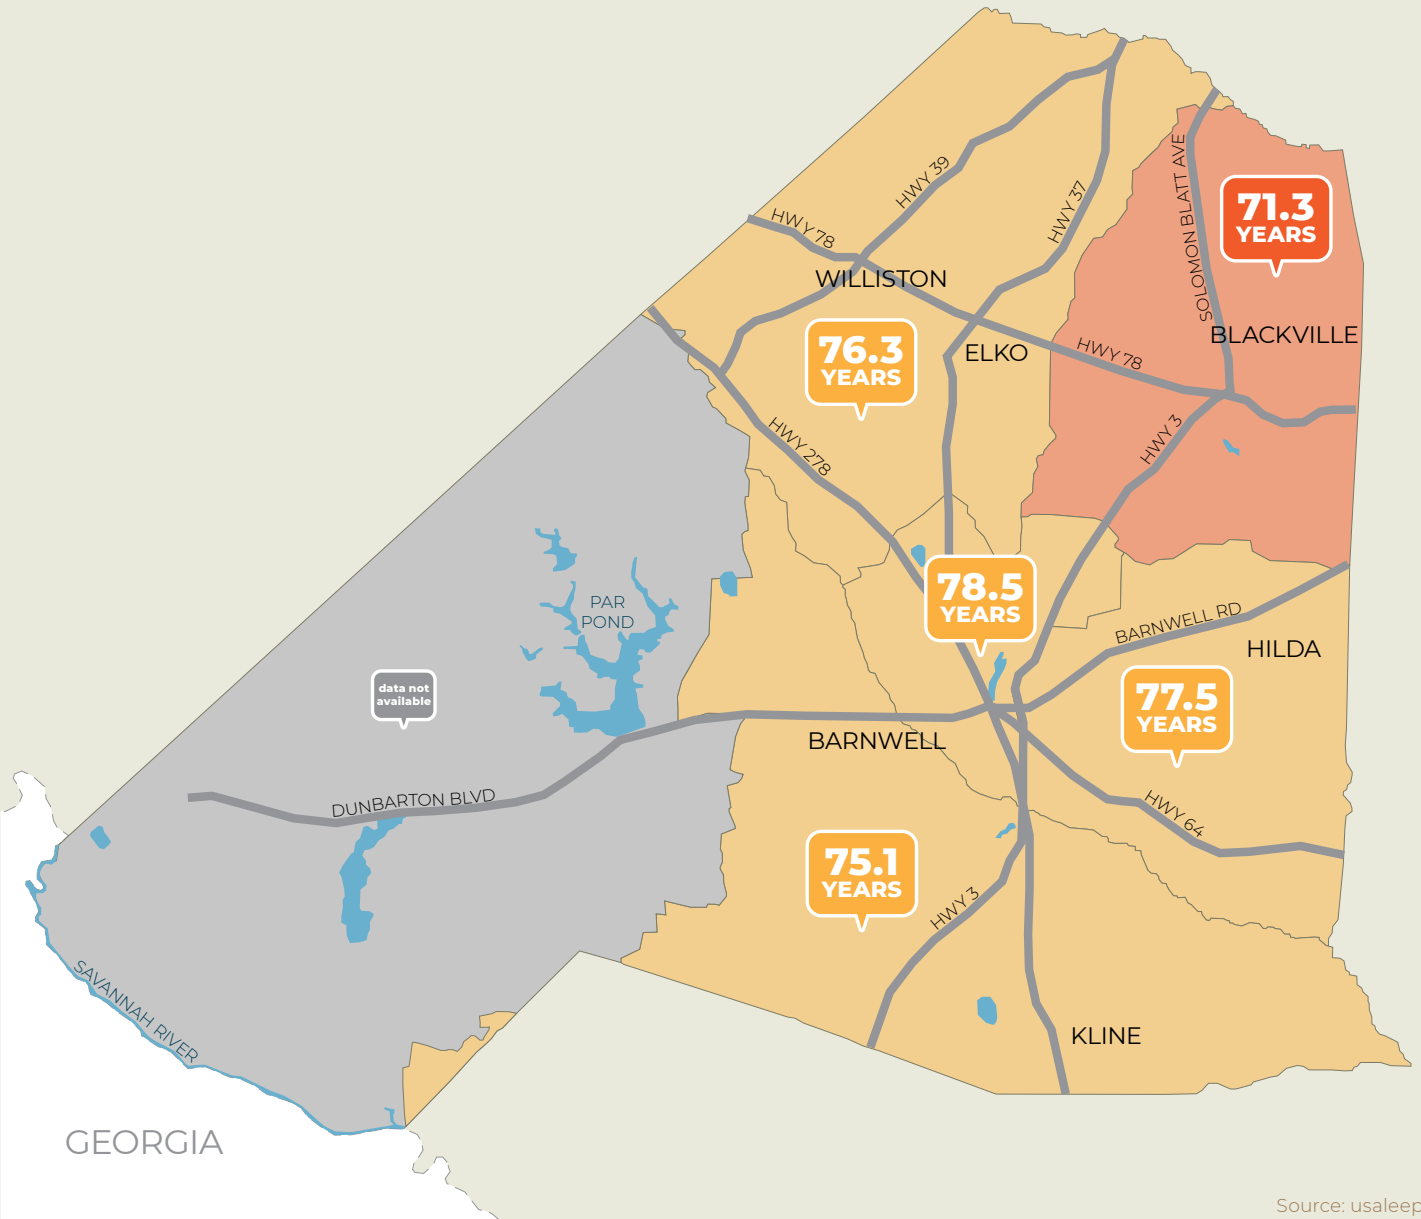

AIKEN COUNTY, SOUTH CAROLINA

Source: usaleep

It's a short distance to a wide gap in life expectancy.

ALLENDALE COUNTY, SOUTH CAROLINA

Source: usaleep

It's a short distance to a wide gap in life expectancy.

ANDERSON COUNTY, SOUTH CAROLINA

It's a short distance to a wide gap in life expectancy.

ANDERSON COUNTY, SOUTH CAROLINA

Source: usaleep

It's a short distance to a wide gap in life expectancy.

BARNWELL COUNTY, SOUTH CAROLINA

Life expectancy at birth (in years)

Source: usaleep

It's a short distance to a wide gap in life expectancy.

BEAUFORT COUNTY, SOUTH CAROLINA

It's a short distance to a wide gap in life expectancy.

BEAUFORT COUNTY, SOUTH CAROLINA

Source: usaleep

It's a short distance to a wide gap in life expectancy.

BERKELEY COUNTY, SOUTH CAROLINA

Source: usaleep

It's a short distance to a wide gap in life expectancy.

CALHOUN COUNTY, SOUTH CAROLINA