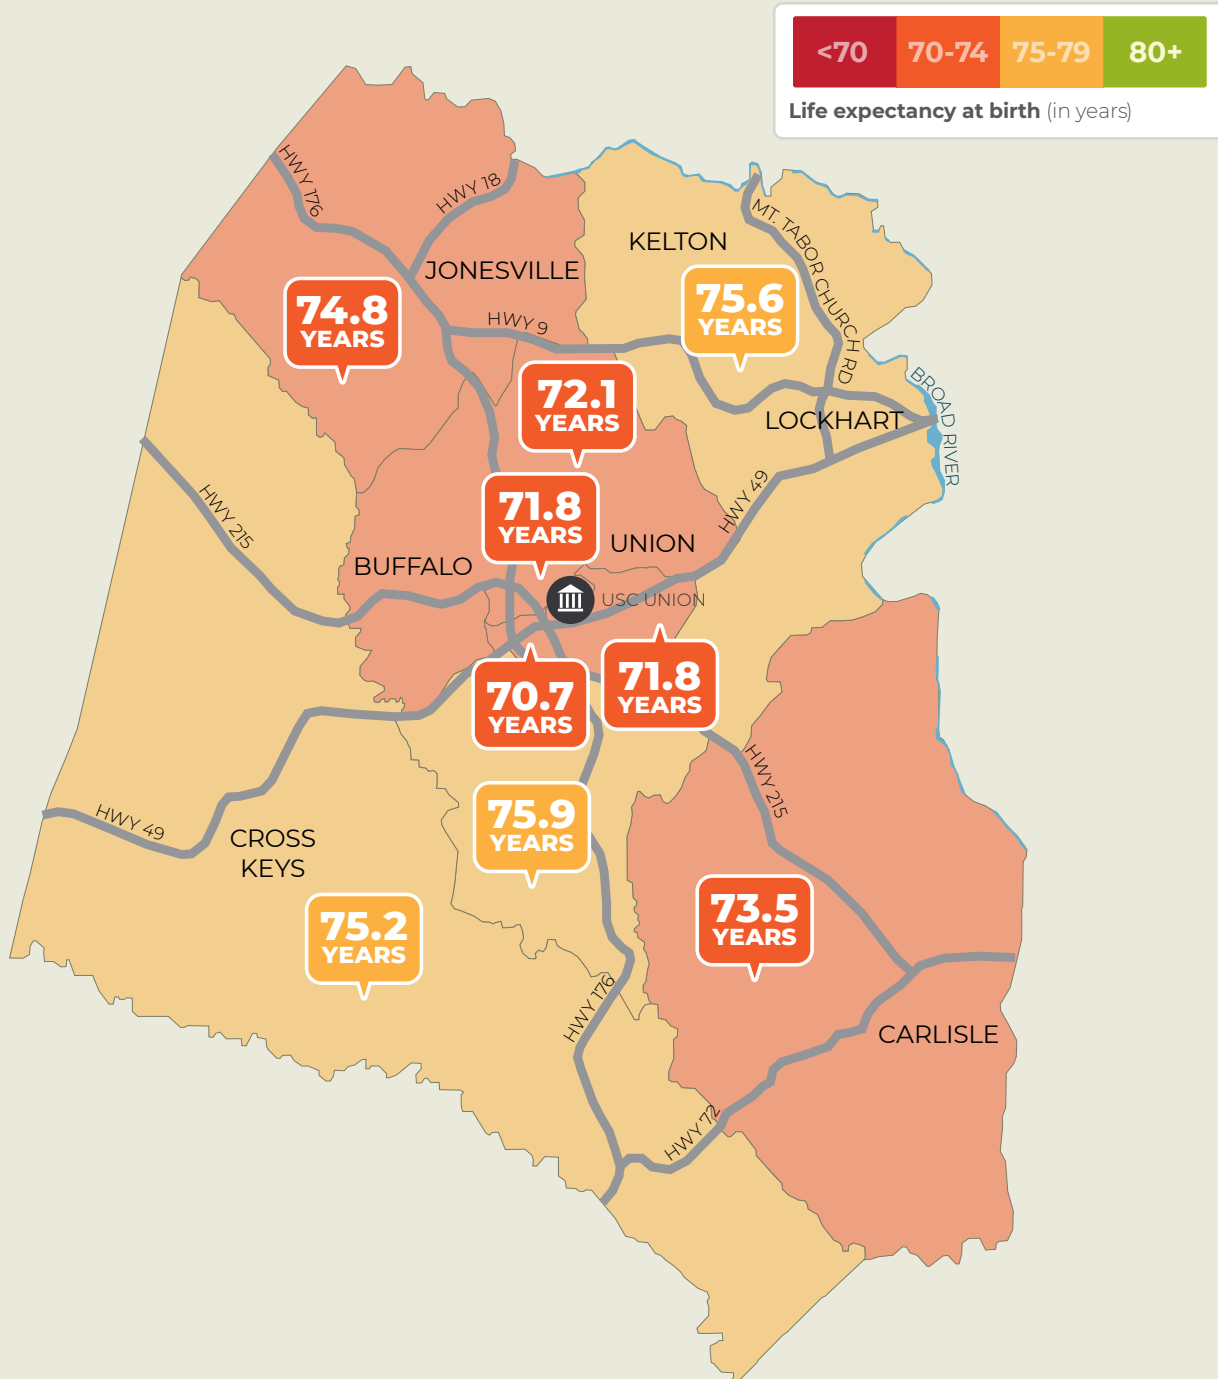

PICKENS COUNTY, SOUTH CAROLINA

It's a short distance to a wide gap in life expectancy.

ROCK HILL, SOUTH CAROLINA

It's a short distance to a wide gap in life expectancy.

SALUDA COUNTY, SOUTH CAROLINA

It's a short distance to a wide gap in life expectancy.

SOUTH CAROLINA

Source: usaleep

It's a short distance to a wide gap in life expectancy.

SUMTER COUNTY, SOUTH CAROLINA

Source: usaleep

It's a short distance to a wide gap in life expectancy.

UNION COUNTY, SOUTH CAROLINA

Source: usaleep

It's a short distance to a wide gap in life expectancy.

WILLIAMSBURG COUNTY, SOUTH CAROLINA

Source: usaleep

It's a short distance to a wide gap in life expectancy.

YORK COUNTY, SOUTH CAROLINA

Source: usaleep

It's a short distance to a wide gap in life expectancy.

RICHLAND COUNTY, SOUTH CAROLINA

It's a short distance to a wide gap in life expectancy.

GREENVILLE COUNTY, SOUTH CAROLINA

Source: usaleep