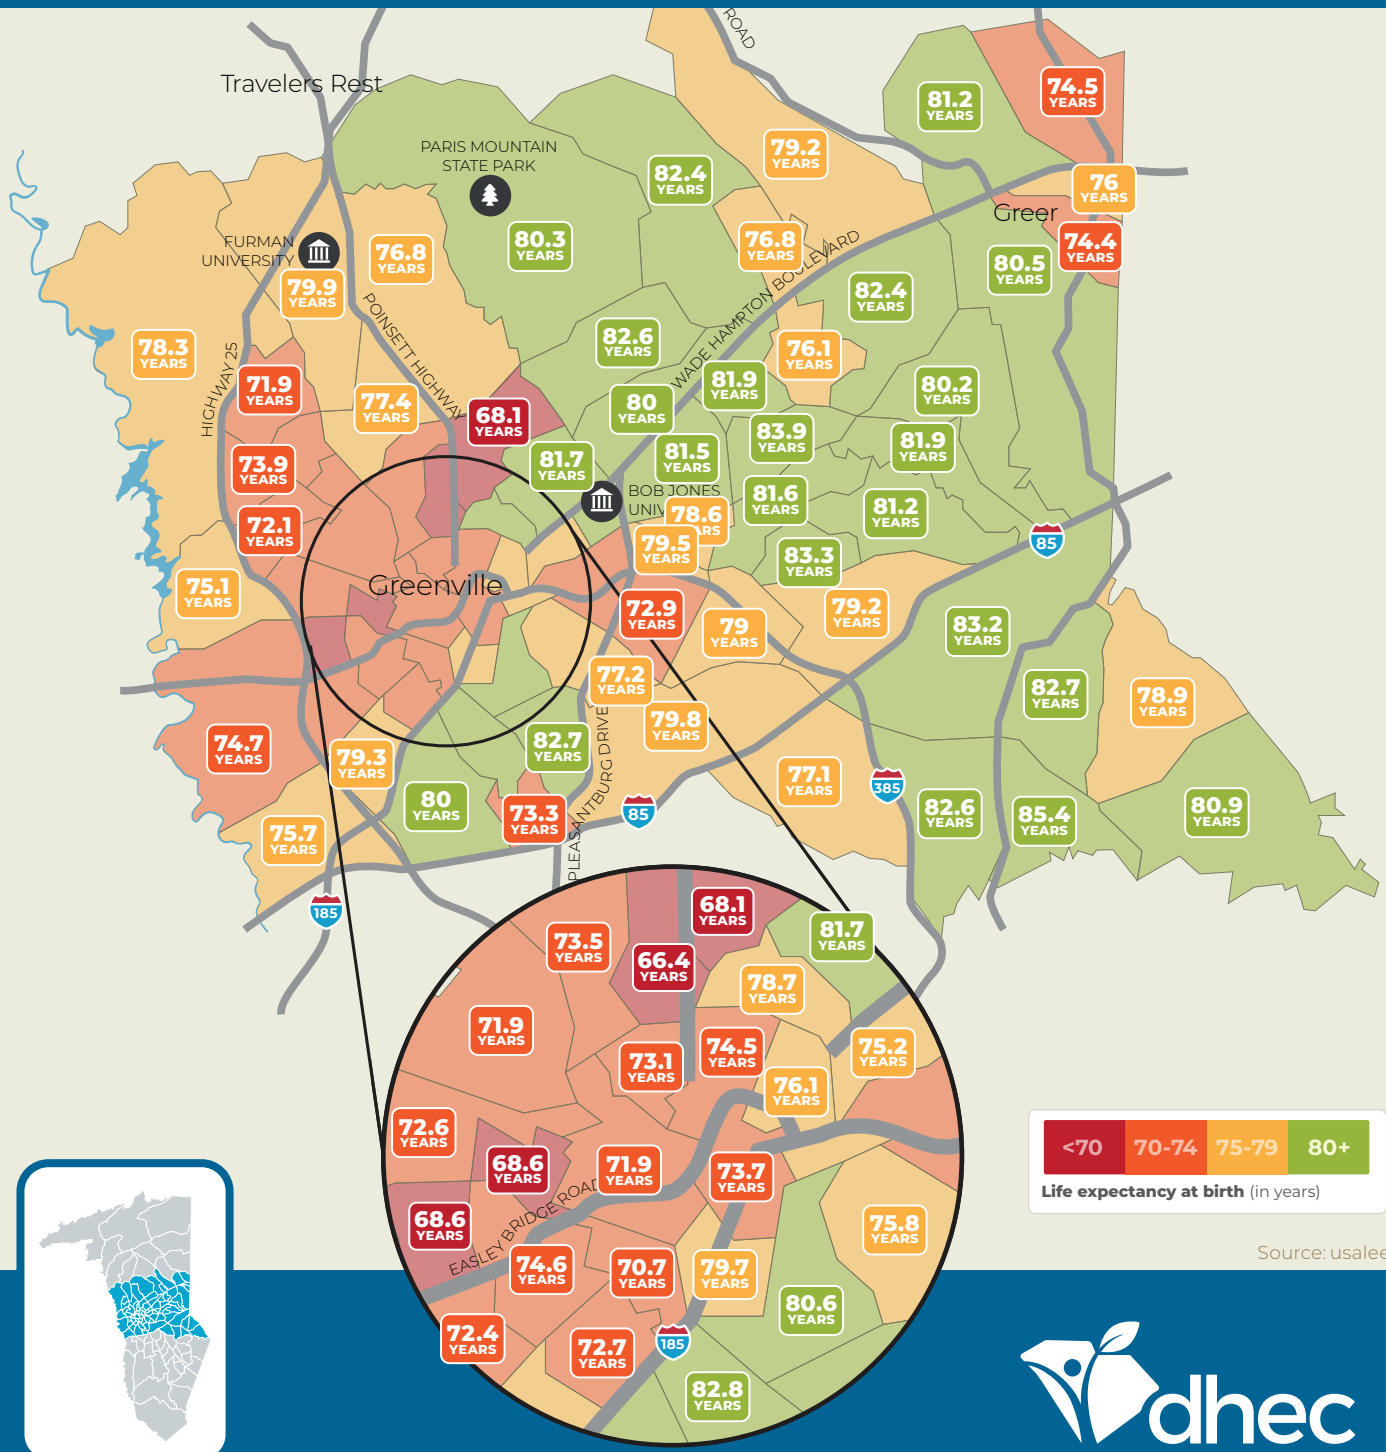

LAURENS COUNTY, SOUTH CAROLINA

Source: usaleep

It's a short distance to a wide gap in life expectancy.

LEE COUNTY, SOUTH CAROLINA

Source: usaleep

It's a short distance to a wide gap in life expectancy.

MARION COUNTY, SOUTH CAROLINA

Source: usaleep

It's a short distance to a wide gap in life expectancy.

WILLIAMSBURG COUNTY, SOUTH CAROLINA

Source: usaleep

It's a short distance to a wide gap in life expectancy.

YORK COUNTY, SOUTH CAROLINA

Source: usaleep

It's a short distance to a wide gap in life expectancy.

RICHLAND COUNTY, SOUTH CAROLINA

It's a short distance to a wide gap in life expectancy.

GREENVILLE COUNTY, SOUTH CAROLINA

Source: usaleep

It's a short distance to a wide gap in life expectancy.

GREENVILLE COUNTY, SOUTH CAROLINA

It's a short distance to a wide gap in life expectancy.

GREENVILLE COUNTY, SOUTH CAROLINA

Source: usaleep