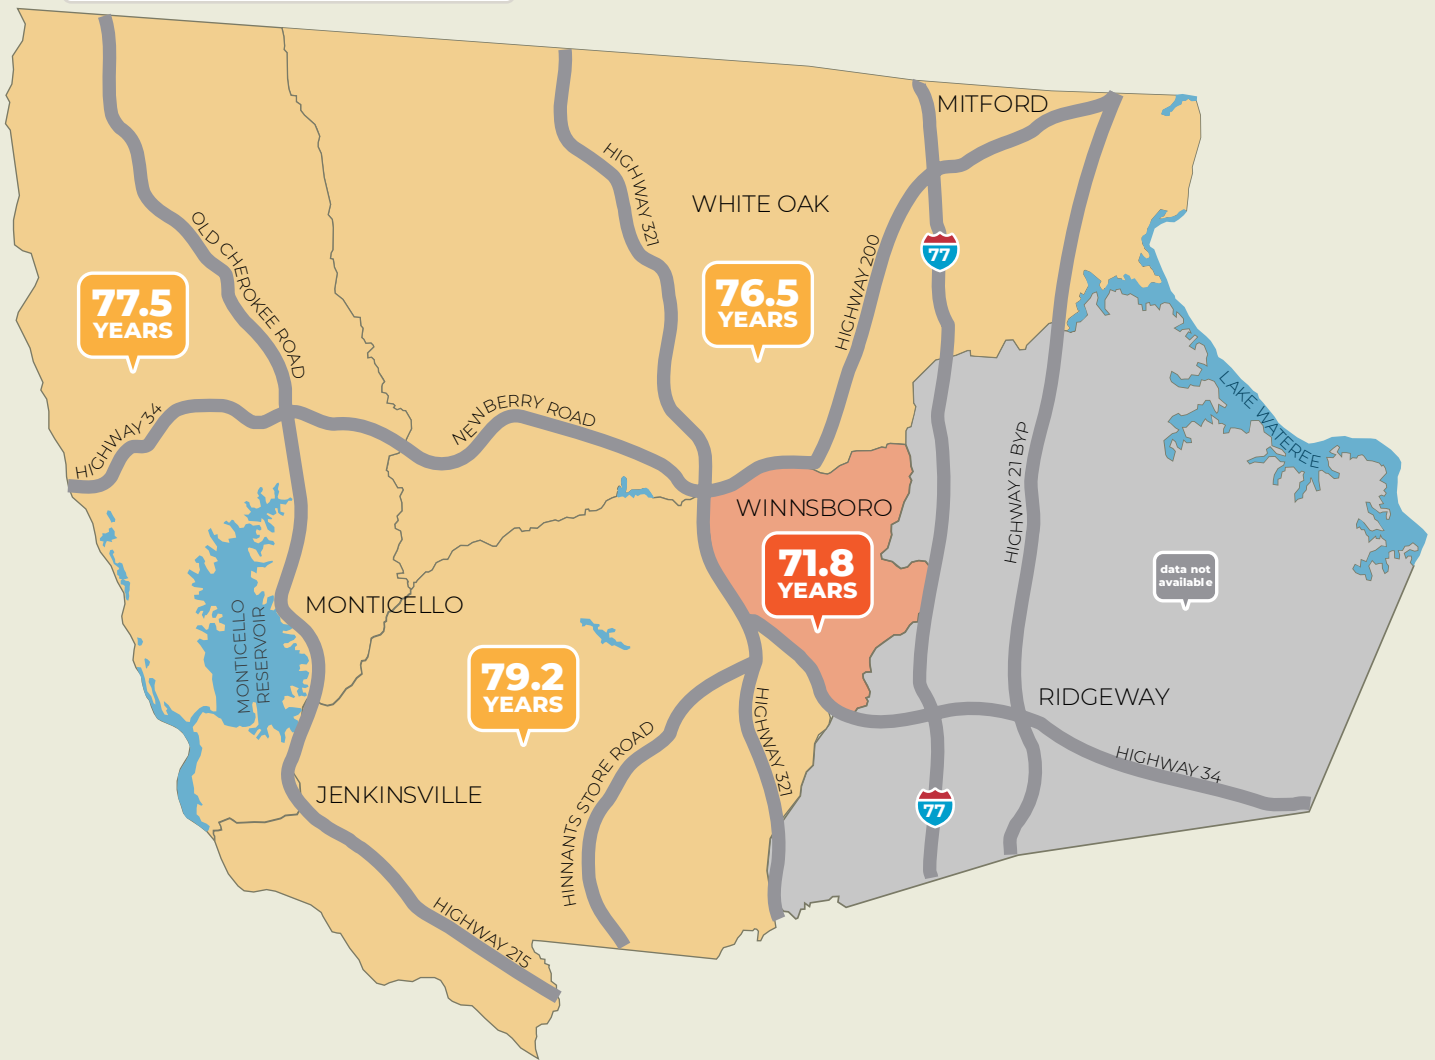

DILLON COUNTY, SOUTH CAROLINA

Source: usaleep

It's a short distance to a wide gap in life expectancy.

DORCHESTER COUNTY, SOUTH CAROLINA

Source: usaleep

It's a short distance to a wide gap in life expectancy.

EDGEFIELD COUNTY, SOUTH CAROLINA

Source: usaleep

It's a short distance to a wide gap in life expectancy.

FAIRFIELD COUNTY, SOUTH CAROLINA

Source: usaleep

It's a short distance to a wide gap in life expectancy.

FLORENCE, SOUTH CAROLINA

Life expectancy at birth (in years)

Source: usaaleep

It's a short distance to a wide gap in life expectancy.

GEORGETOWN COUNTY, SOUTH CAROLINA

It's a short distance to a wide gap in life expectancy.

GREENVILLE, SOUTH CAROLINA

It's a short distance to a wide gap in life expectancy.

HAMPTON COUNTY, SOUTH CAROLINA

Source: usaleep

It's a short distance to a wide gap in life expectancy.

JASPER COUNTY, SOUTH CAROLINA