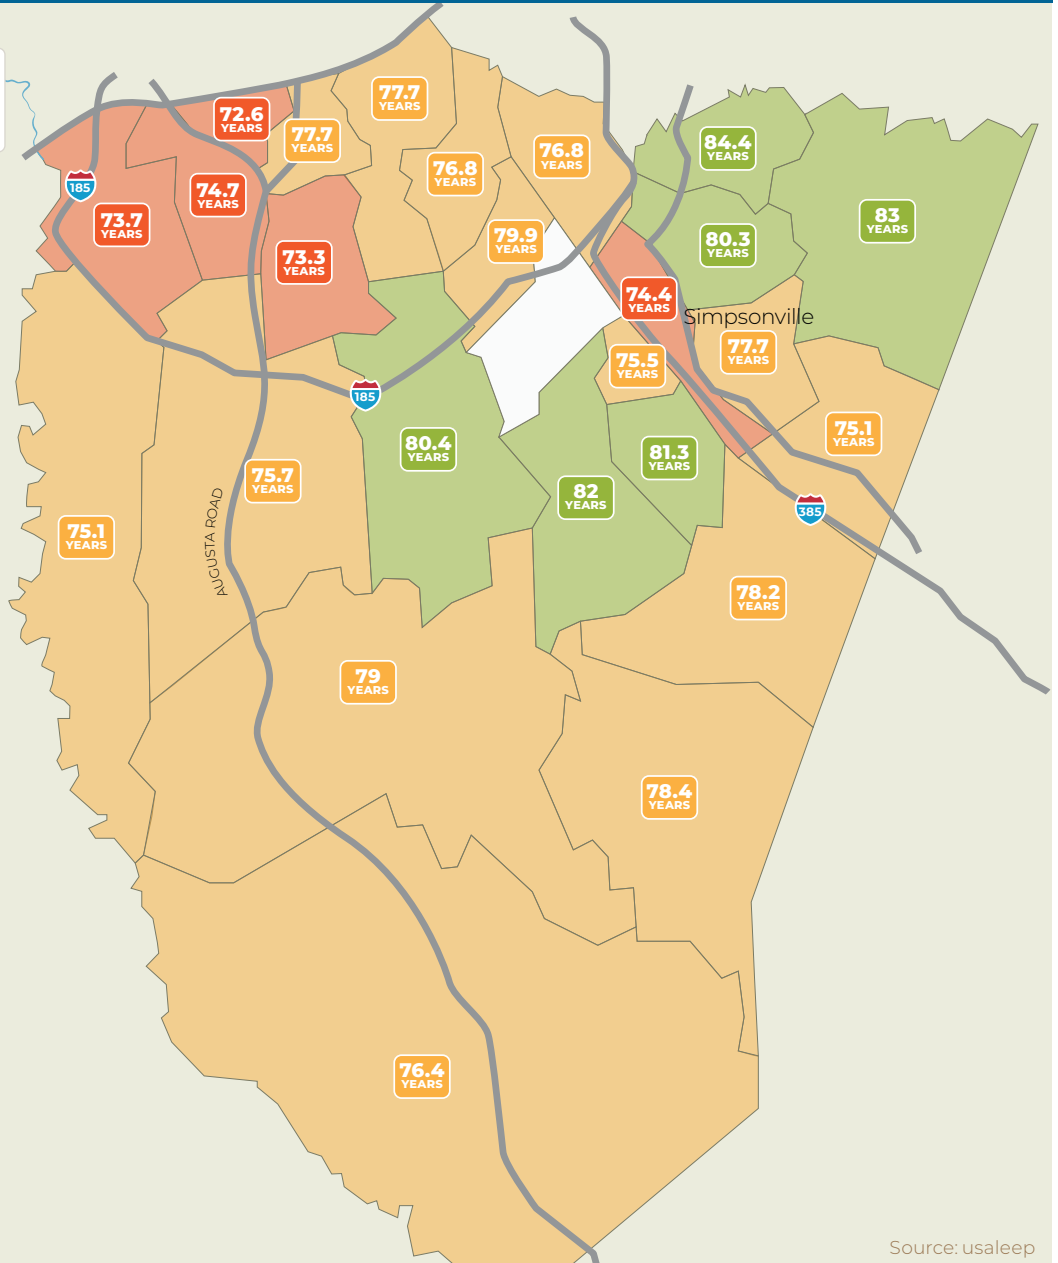

Source: usaleep

It's a short distance to a wide gap in life expectancy.

WILLIAMSBURG COUNTY, SOUTH CAROLINA

Source: usaleep

It's a short distance to a wide gap in life expectancy.

YORK COUNTY, SOUTH CAROLINA

Source: usaleep

It's a short distance to a wide gap in life expectancy.

RICHLAND COUNTY, SOUTH CAROLINA

It's a short distance to a wide gap in life expectancy.

GREENVILLE COUNTY, SOUTH CAROLINA

Source: usaleep

It's a short distance to a wide gap in life expectancy.

GREENVILLE COUNTY, SOUTH CAROLINA

It's a short distance to a wide gap in life expectancy.

GREENVILLE COUNTY, SOUTH CAROLINA

Source: usaleep