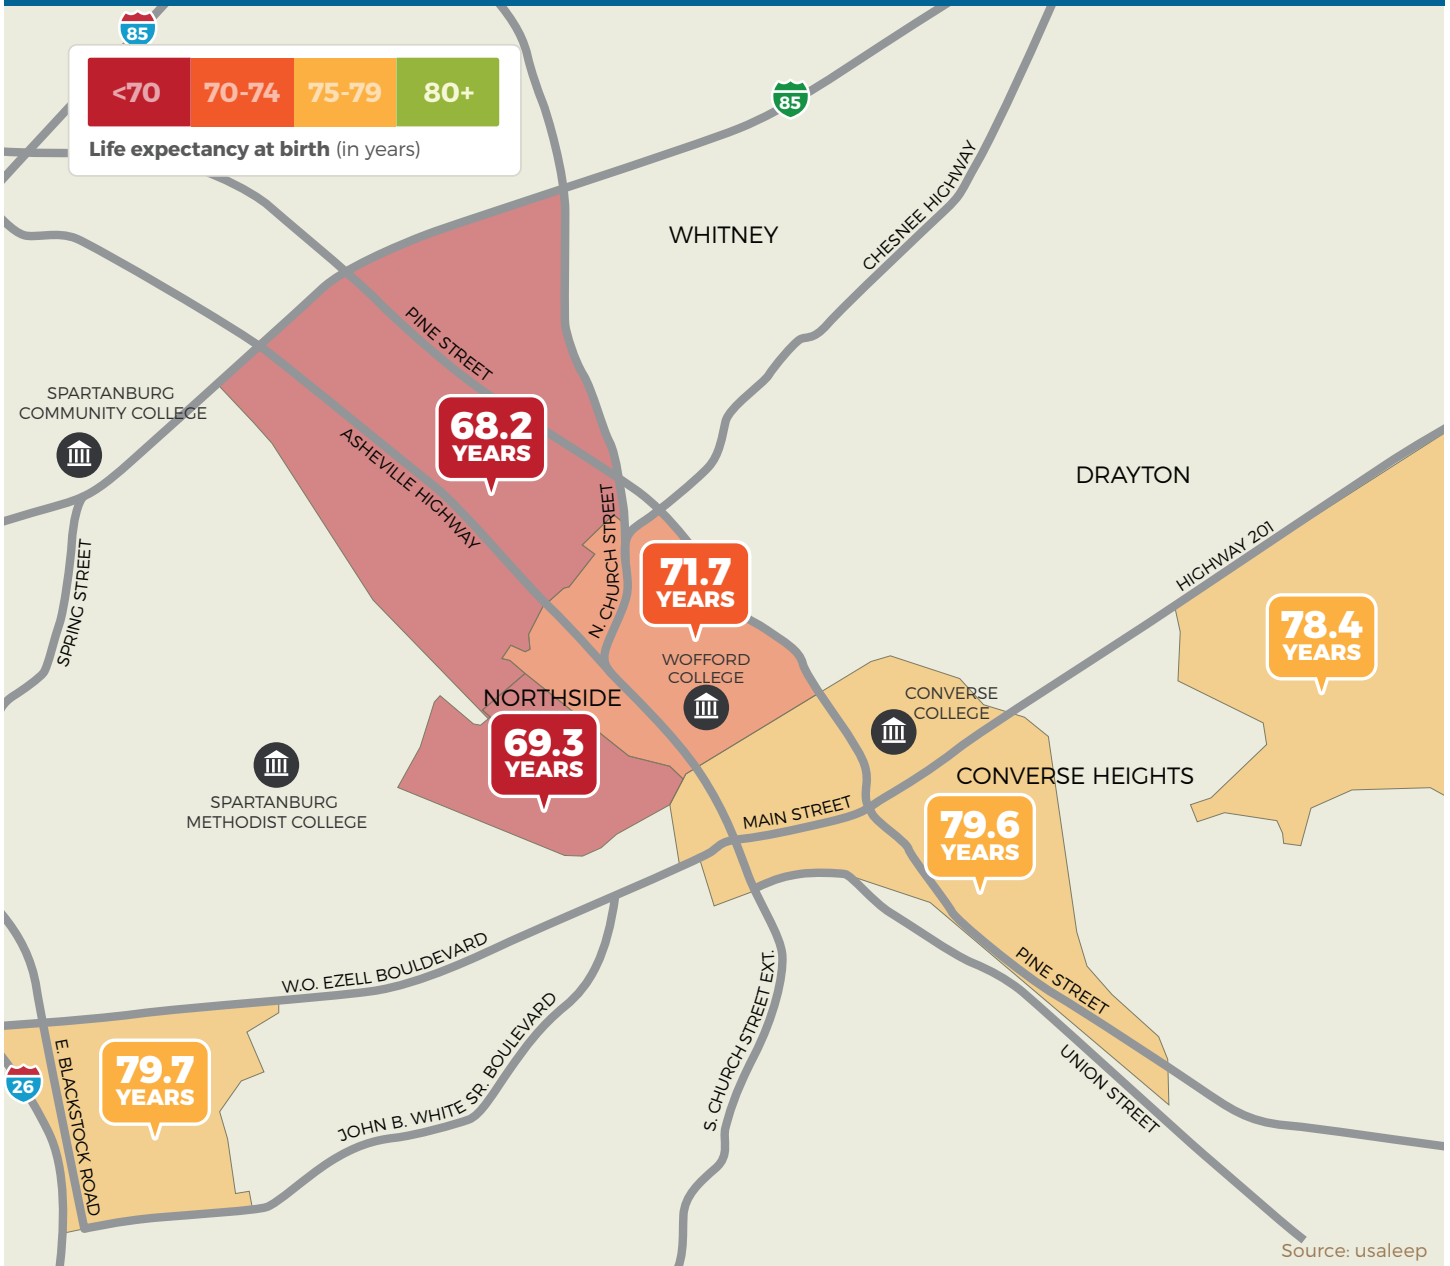

OCONEE COUNTY, SOUTH CAROLINA

Source: usaleep

It's a short distance to a wide gap in life expectancy.

ORANGEBURG COUNTY, SOUTH CAROLINA

Source: usaleep

It's a short distance to a wide gap in life expectancy.

PICKENS COUNTY, SOUTH CAROLINA

It's a short distance to a wide gap in life expectancy.

ROCK HILL, SOUTH CAROLINA

It's a short distance to a wide gap in life expectancy.

SALUDA COUNTY, SOUTH CAROLINA

It's a short distance to a wide gap in life expectancy.

SPARTANBURG, SOUTH CAROLINA

It's a short distance to a wide gap in life expectancy.

SPARTANBURG COUNTY, SOUTH CAROLINA

Life expectancy at birth (in years)

Source: usaleep

It's a short distance to a wide gap in life expectancy.

SOUTH CAROLINA

Source: usaleep

It's a short distance to a wide gap in life expectancy.

SUMTER COUNTY, SOUTH CAROLINA

Source: usaleep

It's a short distance to a wide gap in life expectancy.

UNION COUNTY, SOUTH CAROLINA