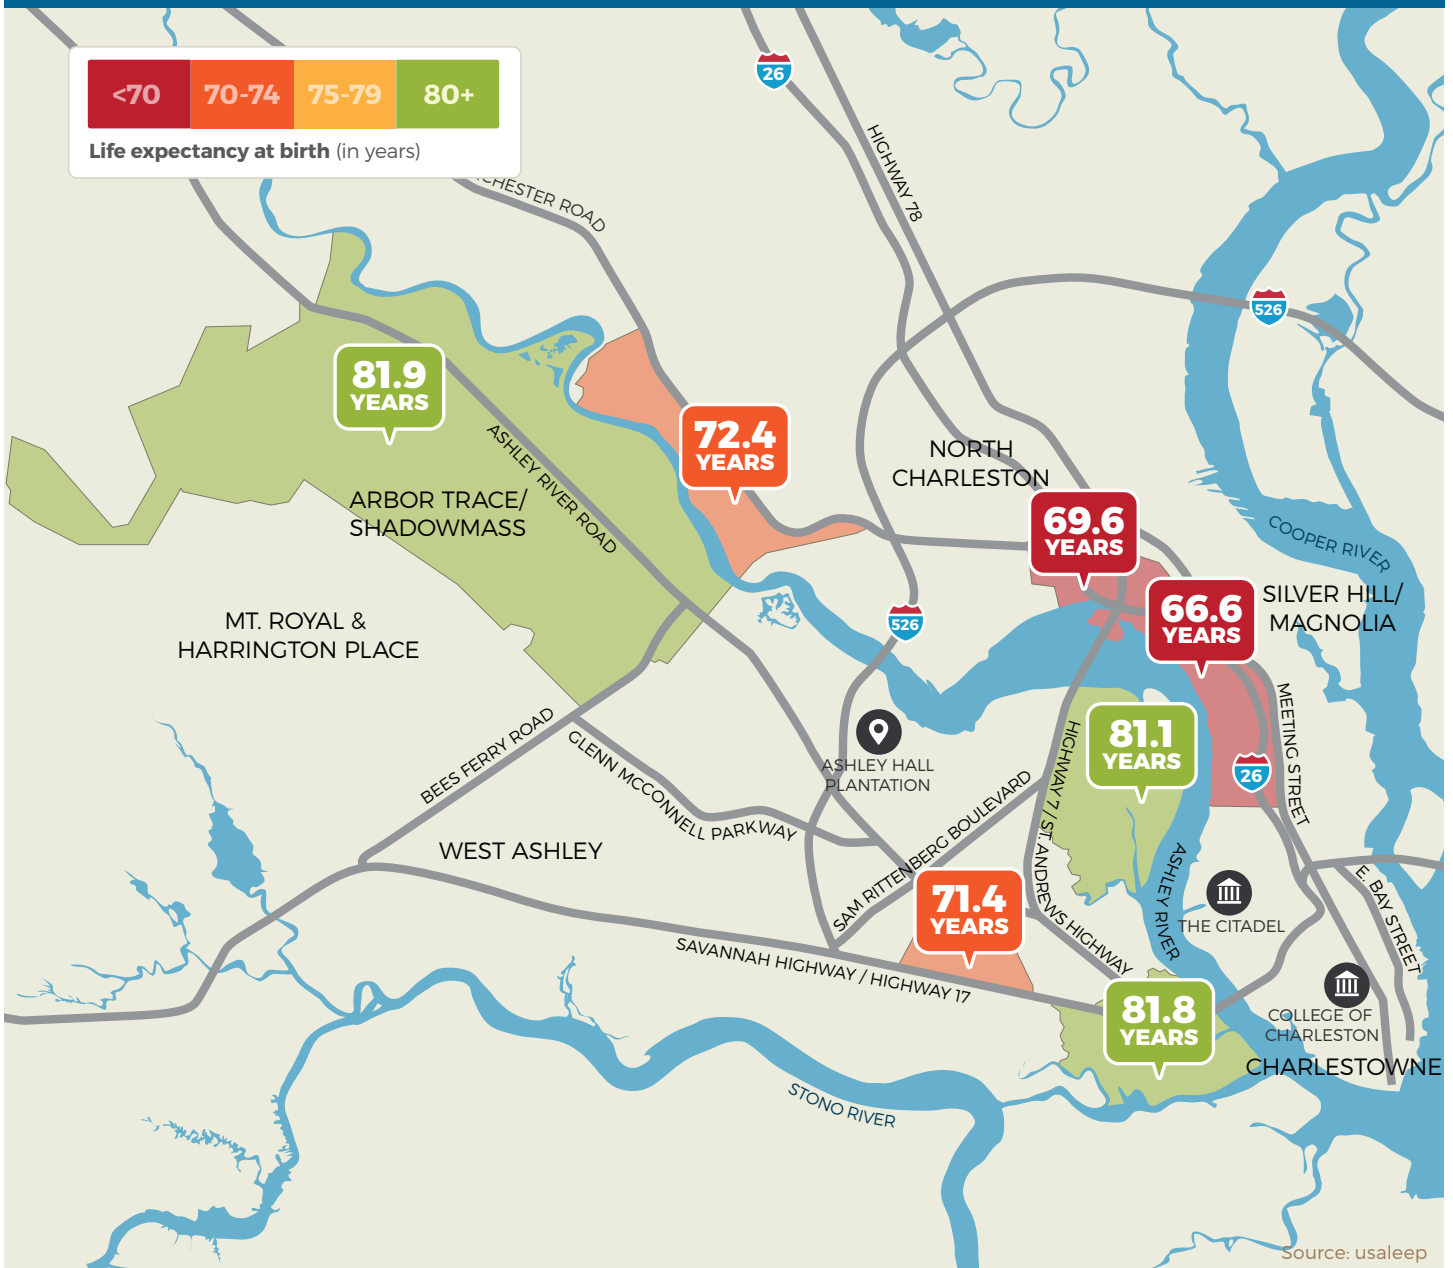

ANDERSON COUNTY, SOUTH CAROLINA

It's a short distance to a wide gap in life expectancy.

ANDERSON COUNTY, SOUTH CAROLINA

Source: usaleep

It's a short distance to a wide gap in life expectancy.

BARNWELL COUNTY, SOUTH CAROLINA

Life expectancy at birth (in years)

Source: usaleep

It's a short distance to a wide gap in life expectancy.

BEAUFORT COUNTY, SOUTH CAROLINA

It's a short distance to a wide gap in life expectancy.

BEAUFORT COUNTY, SOUTH CAROLINA

Source: usaleep

It's a short distance to a wide gap in life expectancy.

BERKELEY COUNTY, SOUTH CAROLINA

Source: usaleep

It's a short distance to a wide gap in life expectancy.

CALHOUN COUNTY, SOUTH CAROLINA

Source: usaleep

It's a short distance to a wide gap in life expectancy.

CHARLESTON, SOUTH CAROLINA

It's a short distance to a wide gap in life expectancy.

CHESTER, SOUTH CAROLINA

Source: usaaleep

It's a short distance to a wide gap in life expectancy.