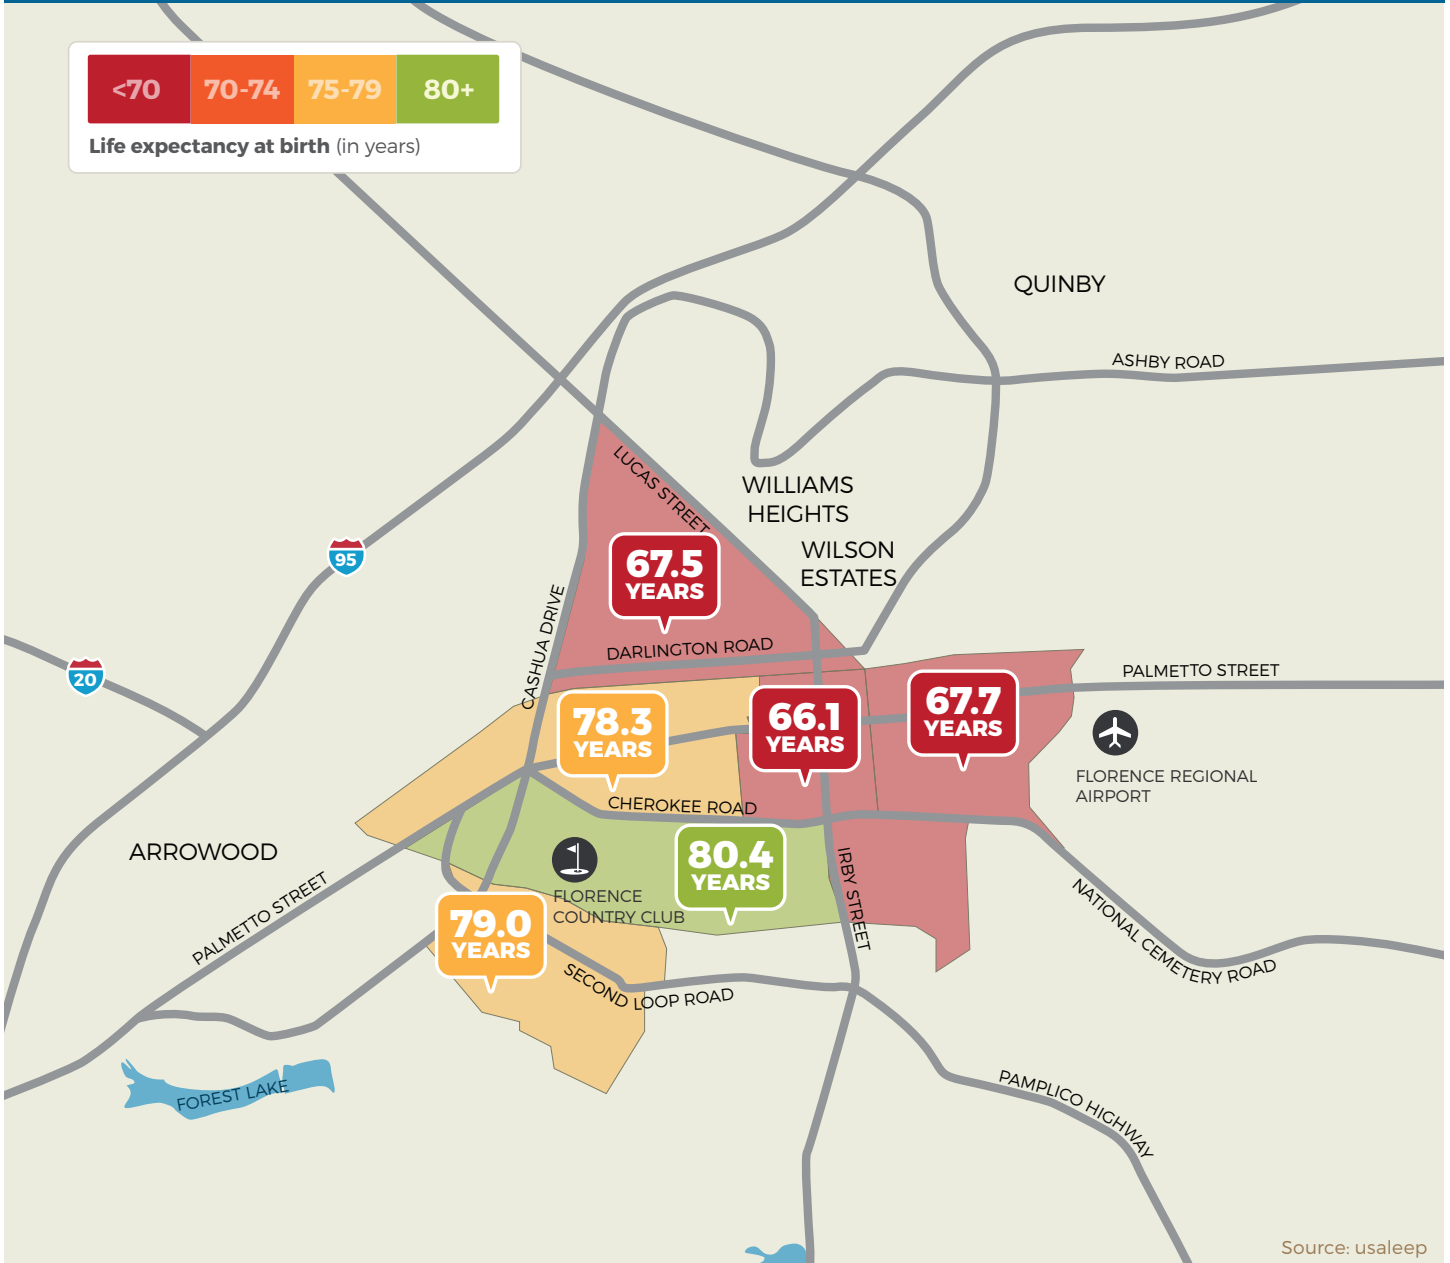

DILLON COUNTY, SOUTH CAROLINA

Source: usaleep

It's a short distance to a wide gap in life expectancy.

DORCHESTER COUNTY, SOUTH CAROLINA

Source: usaleep

It's a short distance to a wide gap in life expectancy.

EDGEFIELD COUNTY, SOUTH CAROLINA

Source: usaleep

It's a short distance to a wide gap in life expectancy.

FAIRFIELD COUNTY, SOUTH CAROLINA

Source: usaleep

It's a short distance to a wide gap in life expectancy.

FLORENCE, SOUTH CAROLINA

Life expectancy at birth (in years)

Source: usaaleep

It's a short distance to a wide gap in life expectancy.

GEORGETOWN COUNTY, SOUTH CAROLINA

It's a short distance to a wide gap in life expectancy.

It's a short distance to a wide gap in life expectancy.

KERSHAW COUNTY, SOUTH CAROLINA

Source: usaleep

It's a short distance to a wide gap in life expectancy.

LANCASTER, SOUTH CAROLINA

It's a short distance to a wide gap in life expectancy.