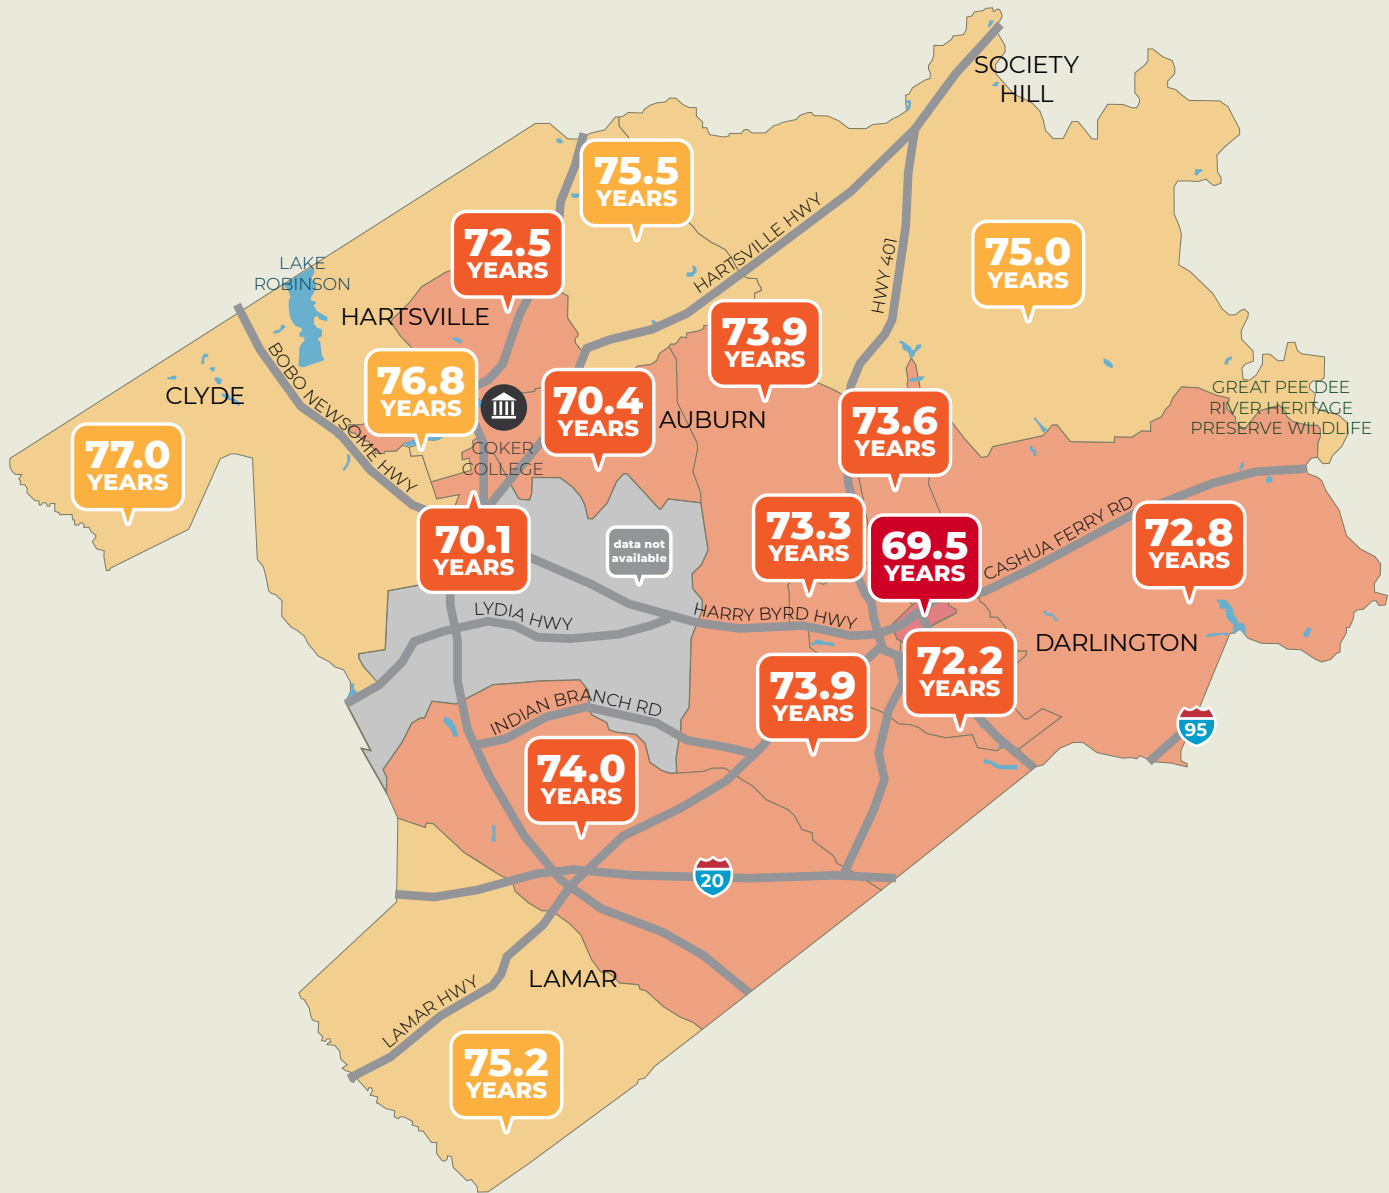

CHESTERFIELD COUNTY, SOUTH CAROLINA

NORTH CAROLINA

Source: usaleep

It's a short distance to a wide gap in life expectancy.

COLLETON COUNTY, SOUTH CAROLINA

It's a short distance to a wide gap in life expectancy.

COLUMBIA, SOUTH CAROLINA

Life expectancy at birth (in years)

Source: usaleep

It's a short distance to a wide gap in life expectancy.

DARLINGTON COUNTY, SOUTH CAROLINA

Source: usaleep

It's a short distance to a wide gap in life expectancy.

DILLON COUNTY, SOUTH CAROLINA

Source: usaleep

It's a short distance to a wide gap in life expectancy.

DORCHESTER COUNTY, SOUTH CAROLINA

Source: usaleep

It's a short distance to a wide gap in life expectancy.

EDGEFIELD COUNTY, SOUTH CAROLINA

Source: usaleep

It's a short distance to a wide gap in life expectancy.

FAIRFIELD COUNTY, SOUTH CAROLINA

Source: usaleep

It's a short distance to a wide gap in life expectancy.