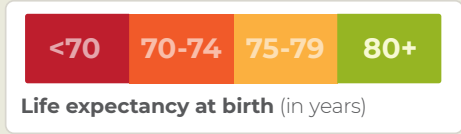

FLORENCE, SOUTH CAROLINA

Life expectancy at birth (in years)

Source: usaaleep

It's a short distance to a wide gap in life expectancy.

GEORGETOWN COUNTY, SOUTH CAROLINA

It's a short distance to a wide gap in life expectancy.

GREENVILLE, SOUTH CAROLINA

It's a short distance to a wide gap in life expectancy.

HAMPTON COUNTY, SOUTH CAROLINA

Source: usaleep

It's a short distance to a wide gap in life expectancy.

JASPER COUNTY, SOUTH CAROLINA