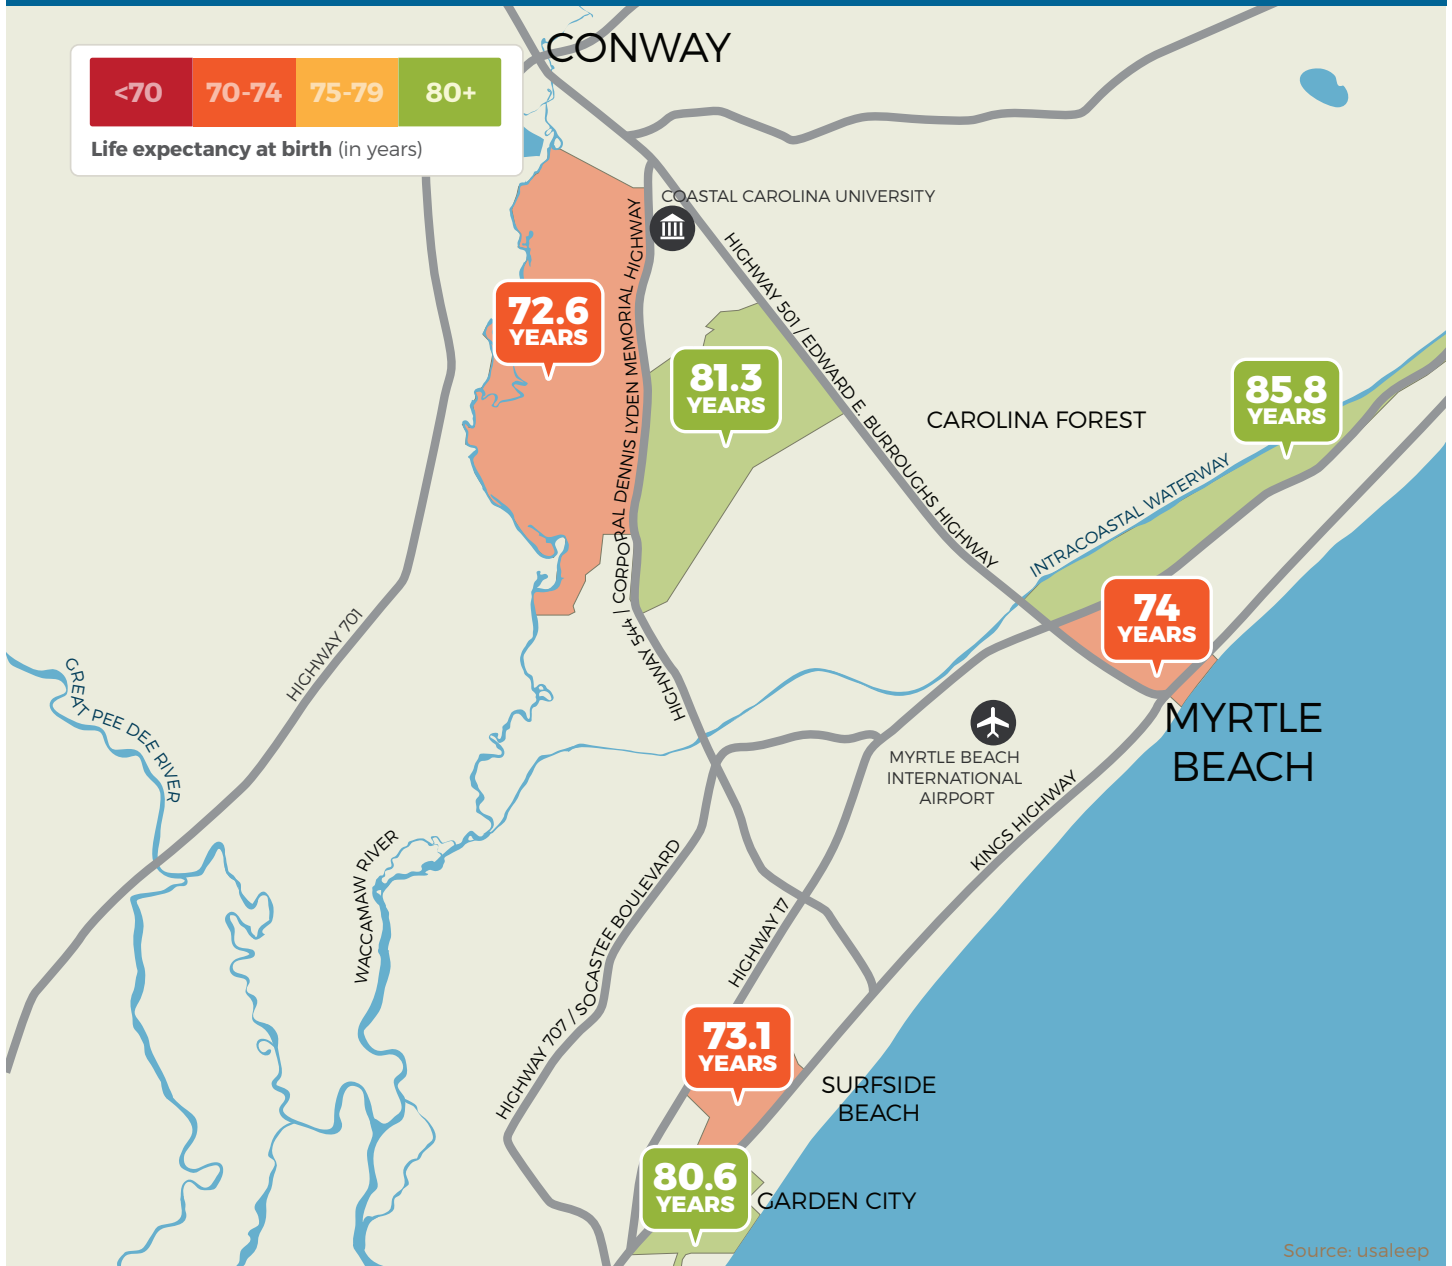

LAURENS COUNTY, SOUTH CAROLINA

Source: usaleep

It's a short distance to a wide gap in life expectancy.

LEE COUNTY, SOUTH CAROLINA

Source: usaleep

It's a short distance to a wide gap in life expectancy.

MARION COUNTY, SOUTH CAROLINA

Source: usaleep

It's a short distance to a wide gap in life expectancy.

MARLBORO COUNTY, SOUTH CAROLINA

It's a short distance to a wide gap in life expectancy.

MCCORMICK COUNTY, SOUTH CAROLINA

Source: usaleep

It's a short distance to a wide gap in life expectancy.

MYRTLE BEACH, SOUTH CAROLINA

It's a short distance to a wide gap in life expectancy.

NEWBERRY COUNTY, SOUTH CAROLINA

Source: usaleep

It's a short distance to a wide gap in life expectancy.

OCONEE COUNTY, SOUTH CAROLINA

Source: usaleep

It's a short distance to a wide gap in life expectancy.

ORANGEBURG COUNTY, SOUTH CAROLINA

Source: usaleep

It's a short distance to a wide gap in life expectancy.