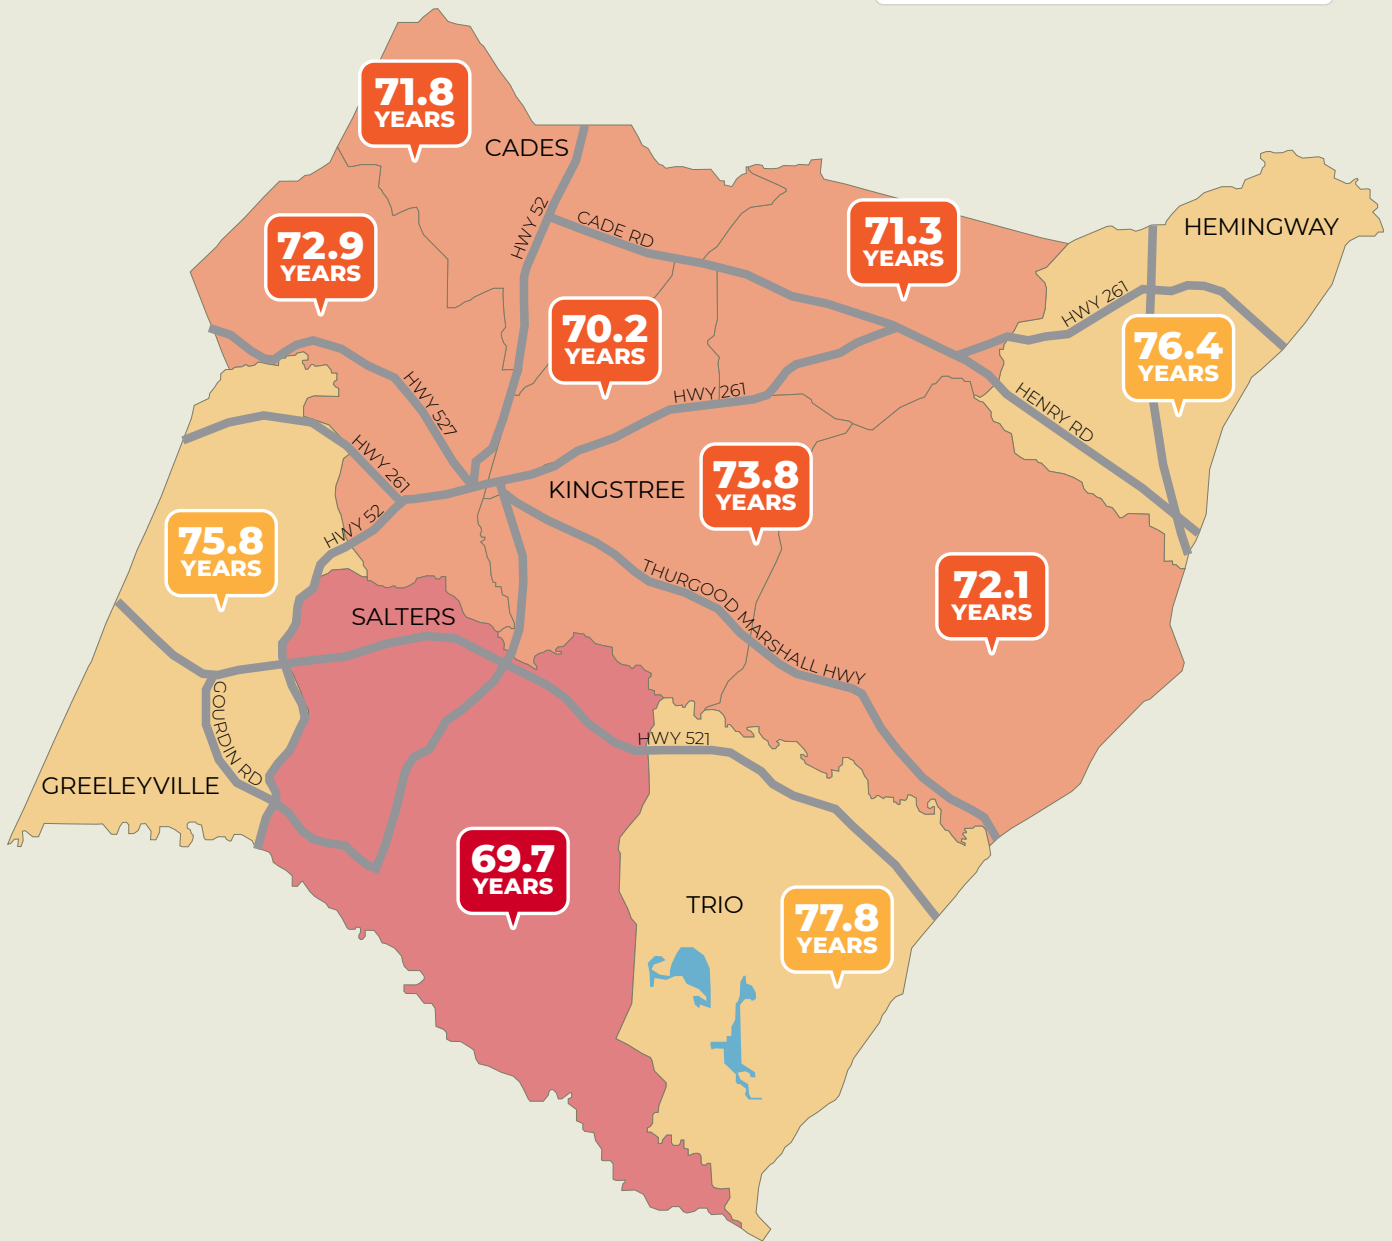

PICKENS COUNTY, SOUTH CAROLINA

It's a short distance to a wide gap in life expectancy.

ROCK HILL, SOUTH CAROLINA

It's a short distance to a wide gap in life expectancy.

SALUDA COUNTY, SOUTH CAROLINA

It's a short distance to a wide gap in life expectancy.

SOUTH CAROLINA

Source: usaleep

It's a short distance to a wide gap in life expectancy.

SUMTER COUNTY, SOUTH CAROLINA

Source: usaleep

It's a short distance to a wide gap in life expectancy.

UNION COUNTY, SOUTH CAROLINA

Source: usaleep

It's a short distance to a wide gap in life expectancy.

WILLIAMSBURG COUNTY, SOUTH CAROLINA

Source: usaleep

It's a short distance to a wide gap in life expectancy.

YORK COUNTY, SOUTH CAROLINA

Source: usaleep

It's a short distance to a wide gap in life expectancy.

RICHLAND COUNTY, SOUTH CAROLINA

It's a short distance to a wide gap in life expectancy.

GREENVILLE COUNTY, SOUTH CAROLINA

Source: usaleep