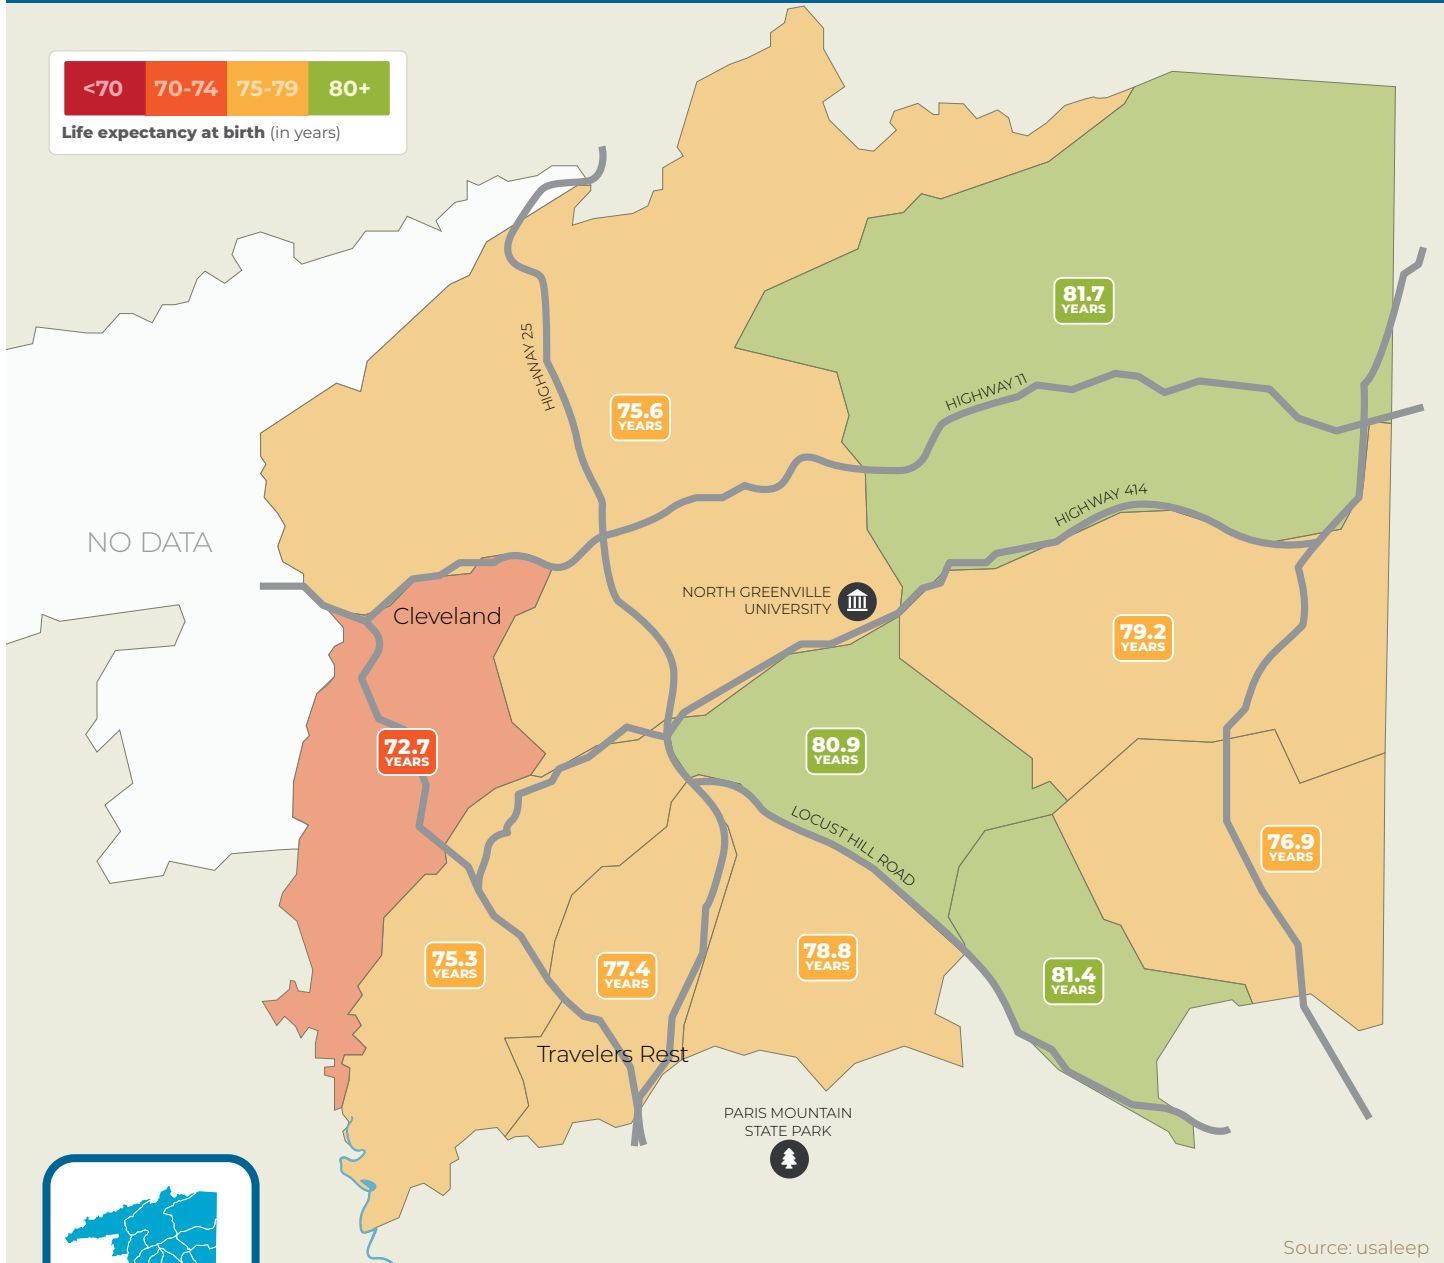

It's a short distance to a wide gap in life expectancy.

KERSHAW COUNTY, SOUTH CAROLINA

Source: usaleep

It's a short distance to a wide gap in life expectancy.

LANCASTER, SOUTH CAROLINA

It's a short distance to a wide gap in life expectancy.

Source: usaleep

It's a short distance to a wide gap in life expectancy.

WILLIAMSBURG COUNTY, SOUTH CAROLINA

Source: usaleep

It's a short distance to a wide gap in life expectancy.

YORK COUNTY, SOUTH CAROLINA

Source: usaleep

It's a short distance to a wide gap in life expectancy.

RICHLAND COUNTY, SOUTH CAROLINA

It's a short distance to a wide gap in life expectancy.

GREENVILLE COUNTY, SOUTH CAROLINA

Source: usaleep

It's a short distance to a wide gap in life expectancy.

GREENVILLE COUNTY, SOUTH CAROLINA

It's a short distance to a wide gap in life expectancy.

GREENVILLE COUNTY, SOUTH CAROLINA

Source: usaleep