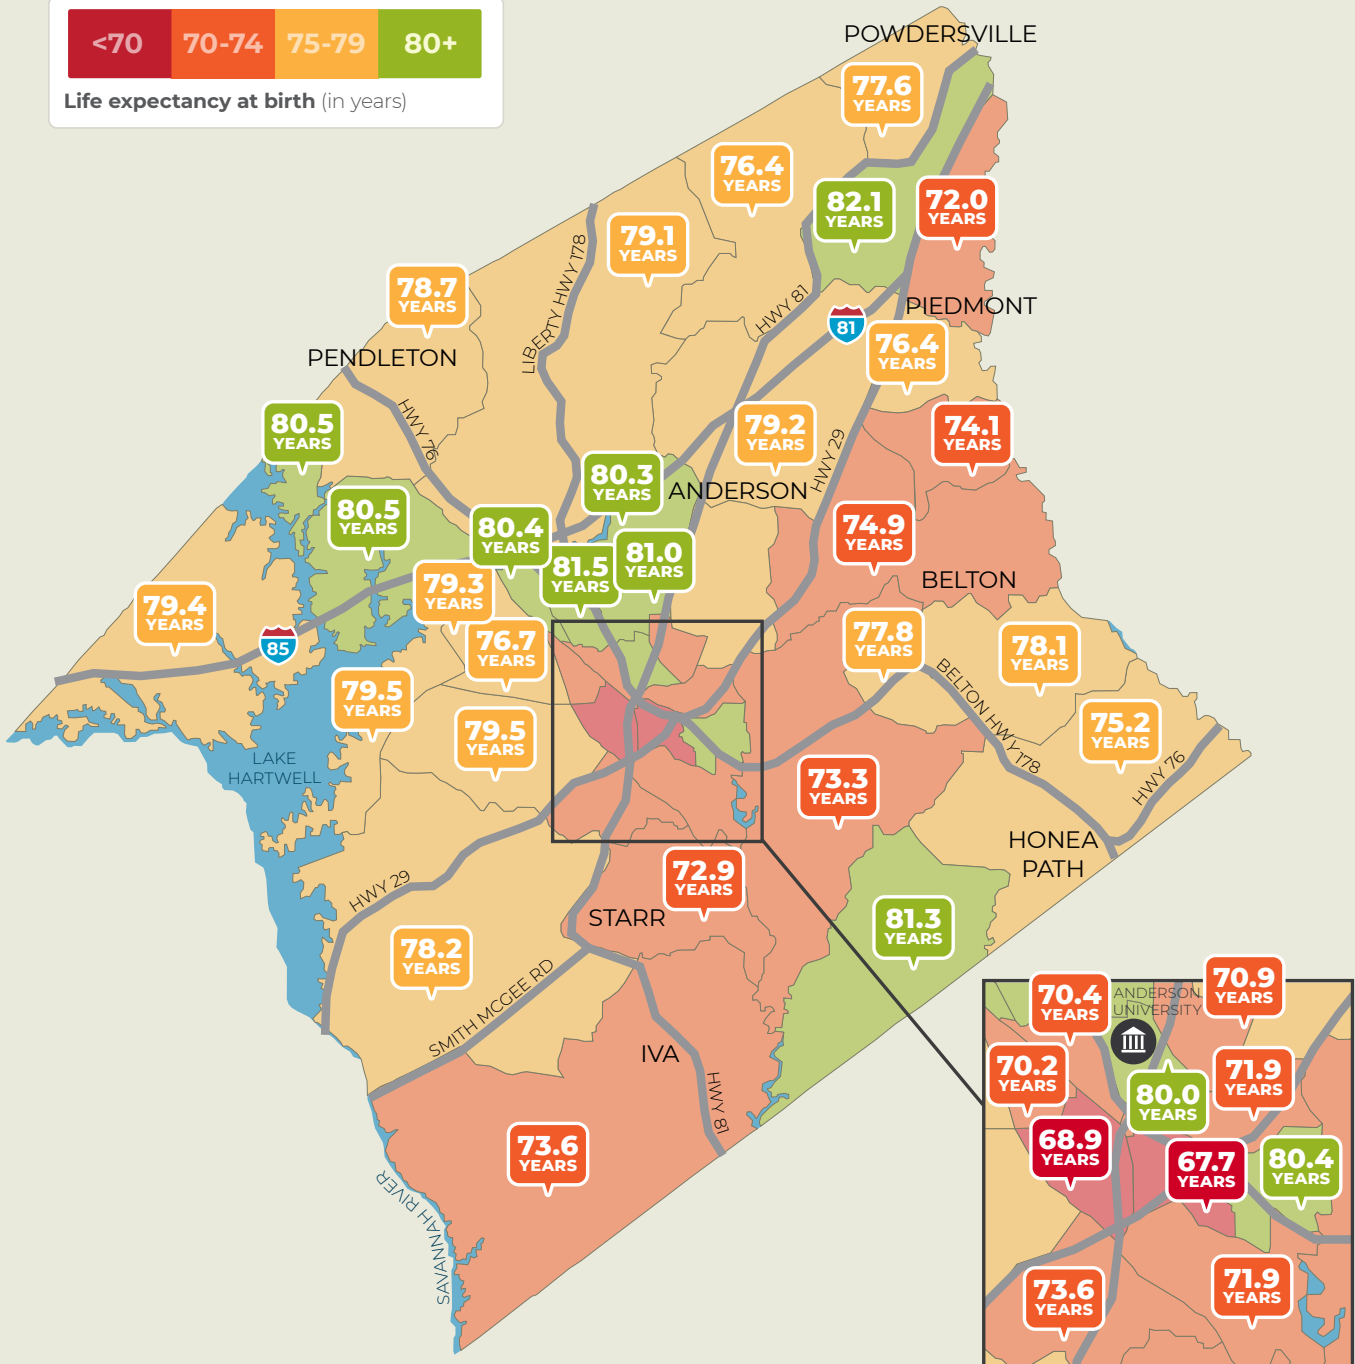

It's a short distance to a wide gap in life expectancy.

ABBEVILLE COUNTY, SOUTH CAROLINA

Source: usaleep

It's a short distance to a wide gap in life expectancy.

AIKEN AND NORTH AUGUSTA, SOUTH CAROLINA

It's a short distance to a wide gap in life expectancy.

AIKEN COUNTY, SOUTH CAROLINA

Source: usaleep

It's a short distance to a wide gap in life expectancy.

ALLENDALE COUNTY, SOUTH CAROLINA

Source: usaleep

It's a short distance to a wide gap in life expectancy.

ANDERSON COUNTY, SOUTH CAROLINA

It's a short distance to a wide gap in life expectancy.

ANDERSON COUNTY, SOUTH CAROLINA

Source: usaleep

It's a short distance to a wide gap in life expectancy.

BARNWELL COUNTY, SOUTH CAROLINA

Life expectancy at birth (in years)

Source: usaleep

It's a short distance to a wide gap in life expectancy.

BEAUFORT COUNTY, SOUTH CAROLINA

It's a short distance to a wide gap in life expectancy.

BEAUFORT COUNTY, SOUTH CAROLINA