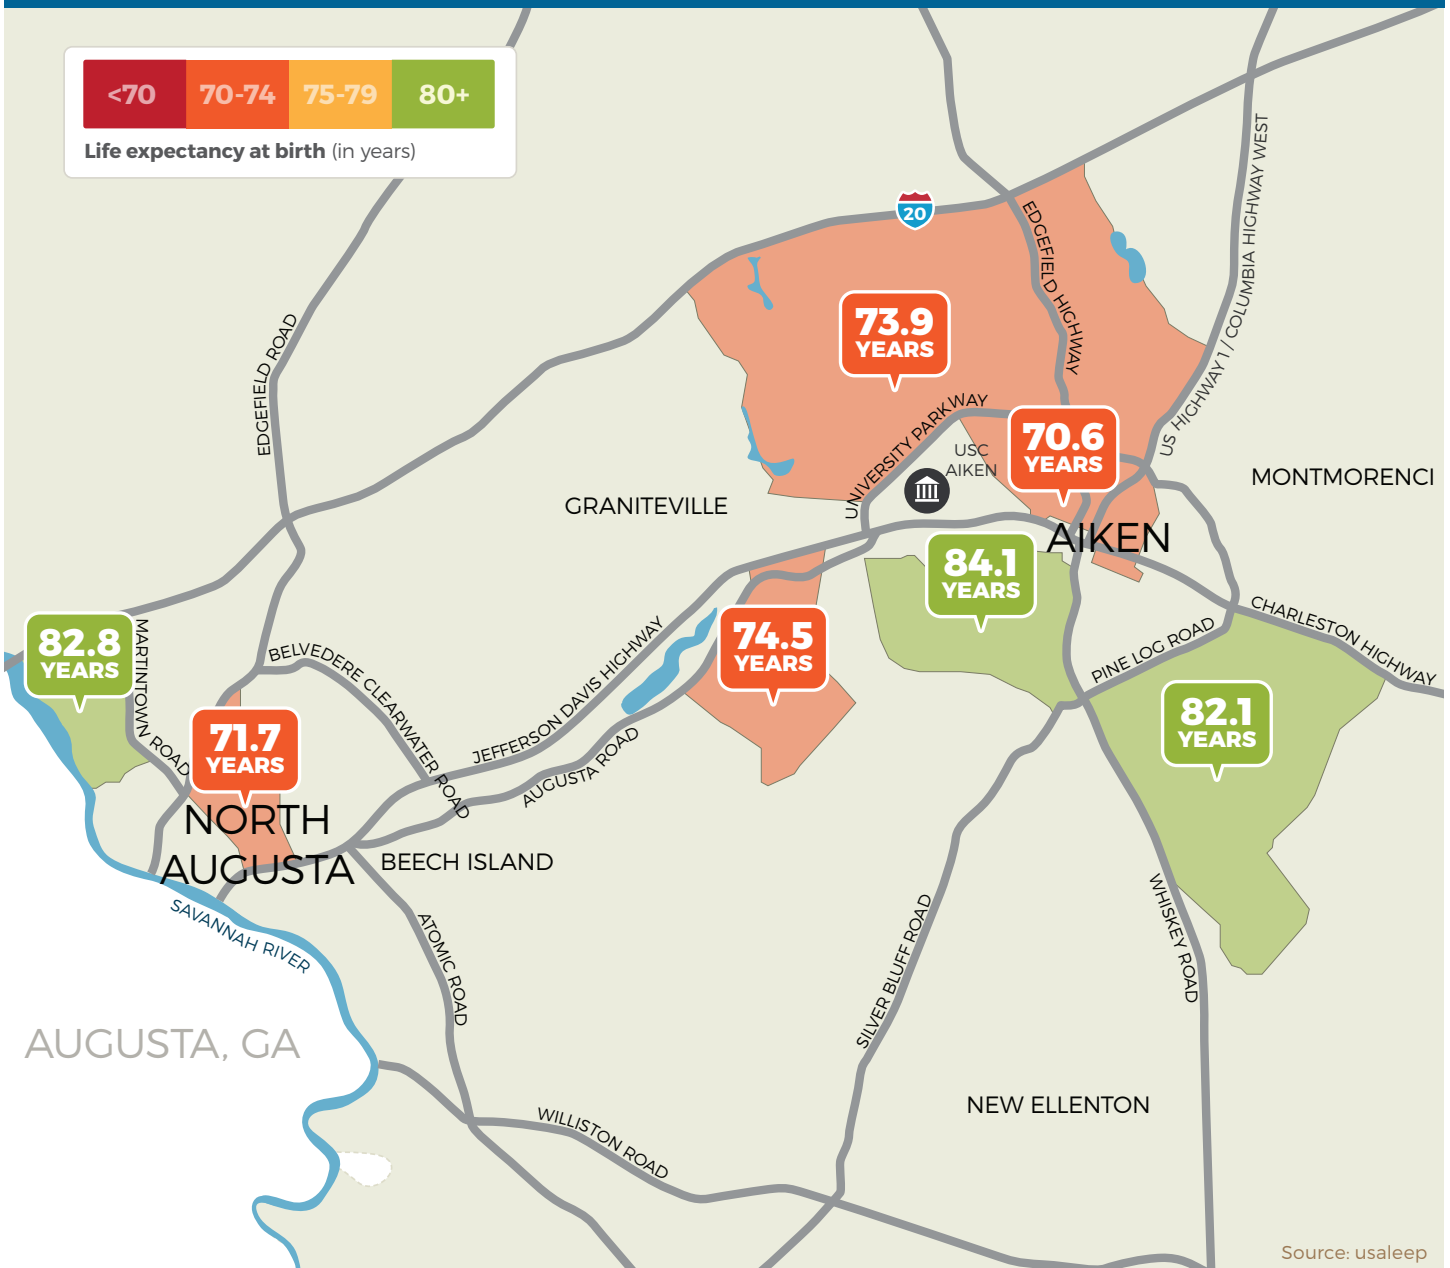

It's a short distance to a wide gap in life expectancy.

ABBEVILLE COUNTY, SOUTH CAROLINA

Source: usaleep

It's a short distance to a wide gap in life expectancy.

AIKEN AND NORTH AUGUSTA, SOUTH CAROLINA

It's a short distance to a wide gap in life expectancy.

AIKEN COUNTY, SOUTH CAROLINA

Source: usaleep

It's a short distance to a wide gap in life expectancy.

ALLENDALE COUNTY, SOUTH CAROLINA

Source: usaleep

It's a short distance to a wide gap in life expectancy.

ANDERSON COUNTY, SOUTH CAROLINA

It's a short distance to a wide gap in life expectancy.

ANDERSON COUNTY, SOUTH CAROLINA

Source: usaleep

It's a short distance to a wide gap in life expectancy.

BARNWELL COUNTY, SOUTH CAROLINA

Life expectancy at birth (in years)

Source: usaleep

It's a short distance to a wide gap in life expectancy.

BEAUFORT COUNTY, SOUTH CAROLINA

It's a short distance to a wide gap in life expectancy.

BEAUFORT COUNTY, SOUTH CAROLINA