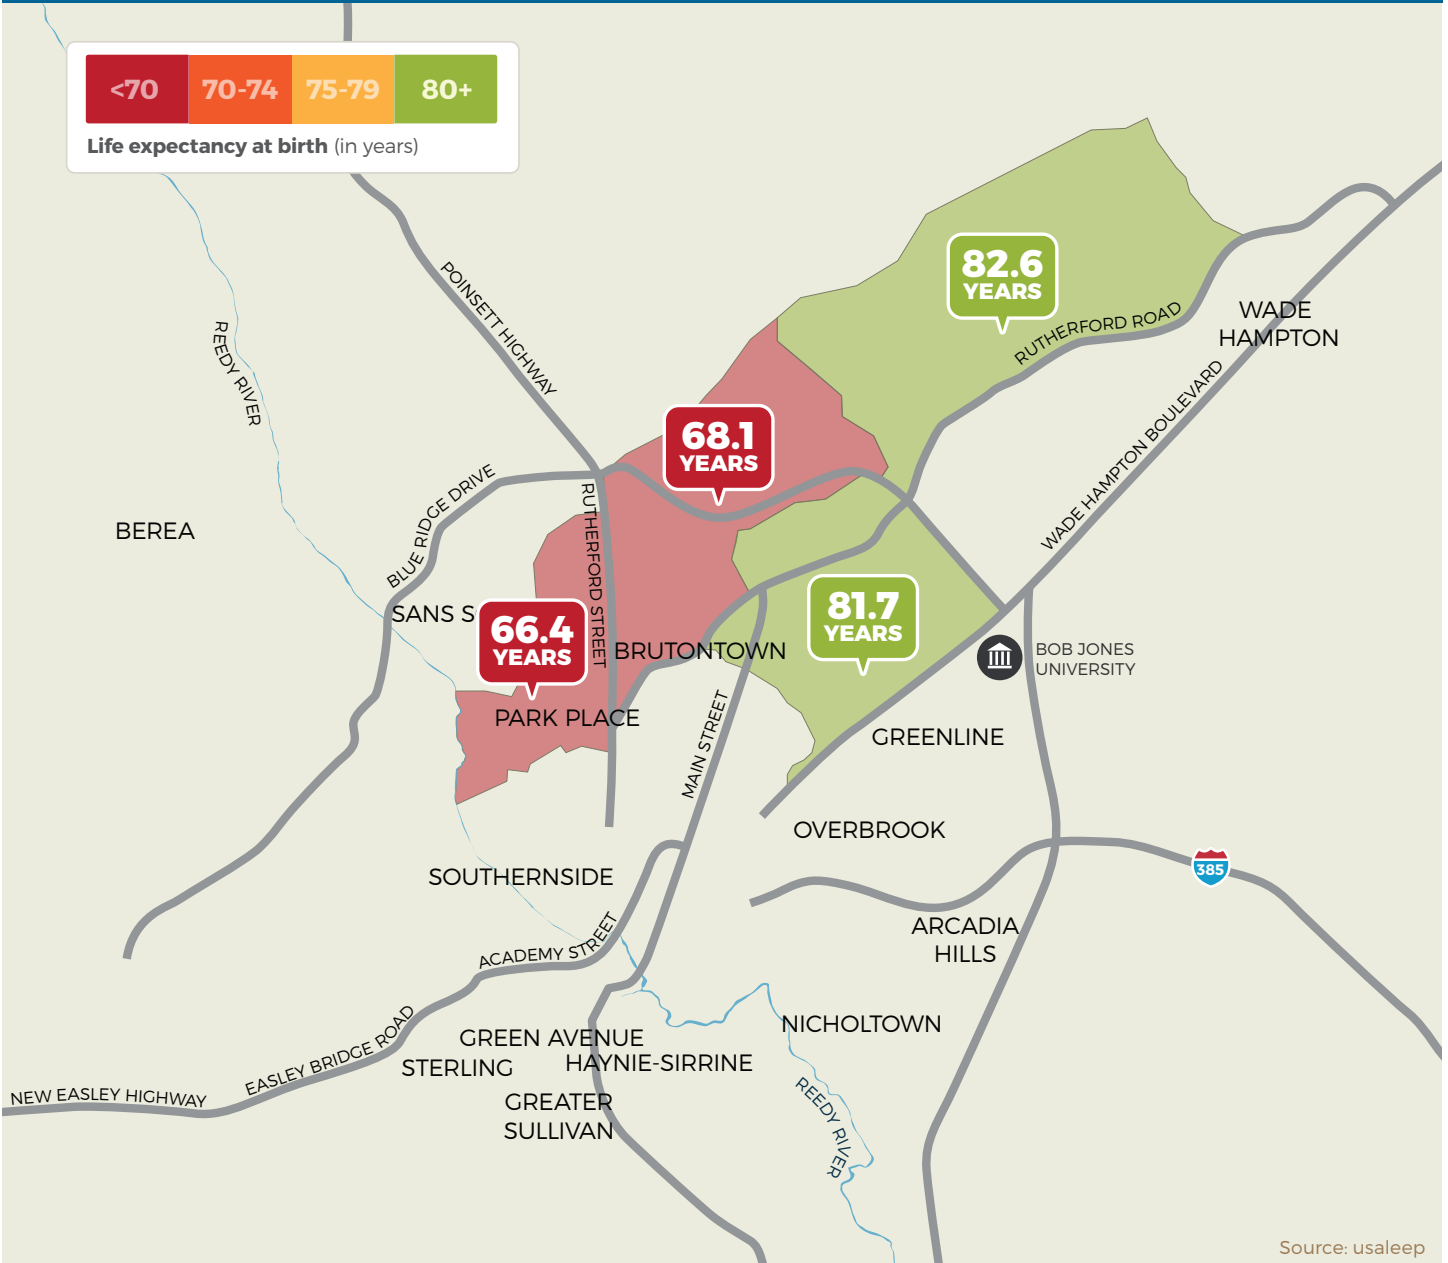

EDGEFIELD COUNTY, SOUTH CAROLINA

Source: usaleep

It's a short distance to a wide gap in life expectancy.

FAIRFIELD COUNTY, SOUTH CAROLINA

Source: usaleep

It's a short distance to a wide gap in life expectancy.

FLORENCE, SOUTH CAROLINA

Life expectancy at birth (in years)

Source: usaaleep

It's a short distance to a wide gap in life expectancy.

GEORGETOWN COUNTY, SOUTH CAROLINA

It's a short distance to a wide gap in life expectancy.

GREENVILLE, SOUTH CAROLINA

It's a short distance to a wide gap in life expectancy.

HAMPTON COUNTY, SOUTH CAROLINA

Source: usaleep

It's a short distance to a wide gap in life expectancy.

JASPER COUNTY, SOUTH CAROLINA

It's a short distance to a wide gap in life expectancy.

KERSHAW COUNTY, SOUTH CAROLINA

Source: usaleep

It's a short distance to a wide gap in life expectancy.

LANCASTER, SOUTH CAROLINA

It's a short distance to a wide gap in life expectancy.