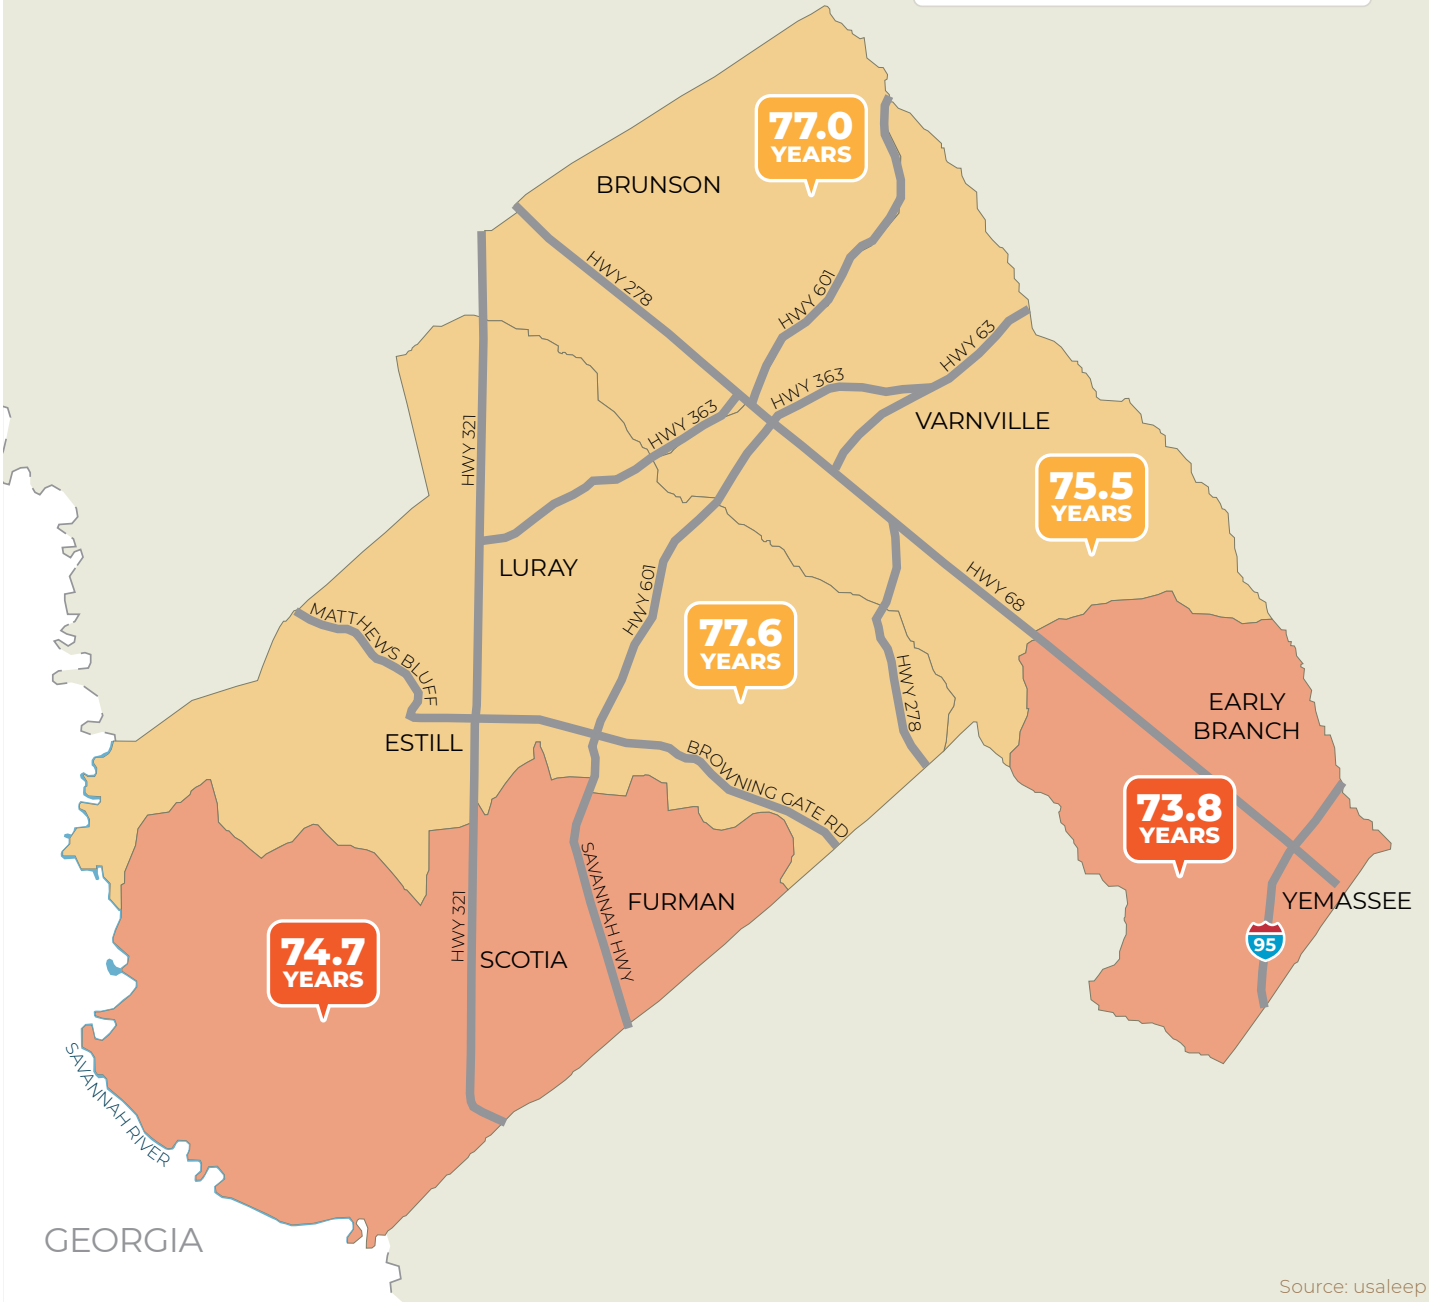

EDGEFIELD COUNTY, SOUTH CAROLINA

Source: usaleep

It's a short distance to a wide gap in life expectancy.

FAIRFIELD COUNTY, SOUTH CAROLINA

Source: usaleep

It's a short distance to a wide gap in life expectancy.

FLORENCE, SOUTH CAROLINA

Life expectancy at birth (in years)

Source: usaaleep

It's a short distance to a wide gap in life expectancy.

GEORGETOWN COUNTY, SOUTH CAROLINA

It's a short distance to a wide gap in life expectancy.

GREENVILLE, SOUTH CAROLINA

It's a short distance to a wide gap in life expectancy.

HAMPTON COUNTY, SOUTH CAROLINA

Source: usaleep

It's a short distance to a wide gap in life expectancy.

JASPER COUNTY, SOUTH CAROLINA

It's a short distance to a wide gap in life expectancy.

KERSHAW COUNTY, SOUTH CAROLINA

Source: usaleep

It's a short distance to a wide gap in life expectancy.

LANCASTER, SOUTH CAROLINA

It's a short distance to a wide gap in life expectancy.