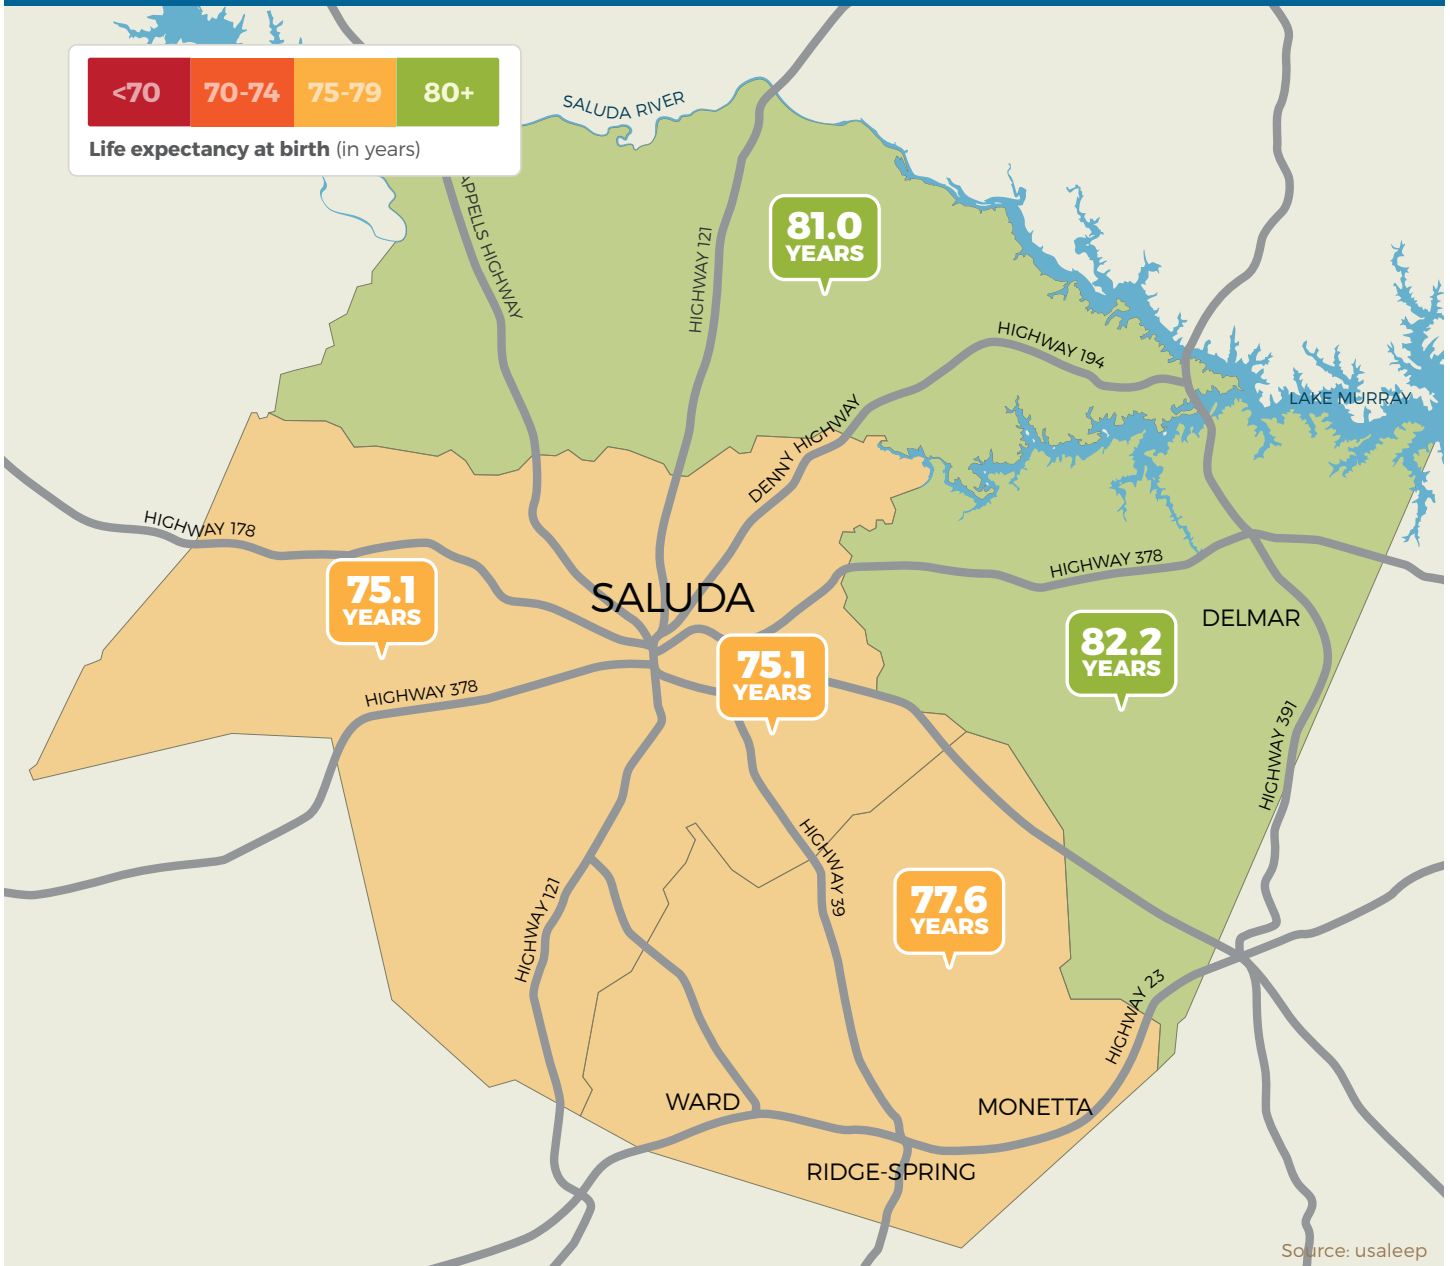

OCONEE COUNTY, SOUTH CAROLINA

Source: usaleep

It's a short distance to a wide gap in life expectancy.

ORANGEBURG COUNTY, SOUTH CAROLINA

Source: usaleep

It's a short distance to a wide gap in life expectancy.

PICKENS COUNTY, SOUTH CAROLINA

It's a short distance to a wide gap in life expectancy.

ROCK HILL, SOUTH CAROLINA

It's a short distance to a wide gap in life expectancy.

SALUDA COUNTY, SOUTH CAROLINA

It's a short distance to a wide gap in life expectancy.

SPARTANBURG, SOUTH CAROLINA

It's a short distance to a wide gap in life expectancy.

SPARTANBURG COUNTY, SOUTH CAROLINA

Life expectancy at birth (in years)

Source: usaleep

It's a short distance to a wide gap in life expectancy.

SOUTH CAROLINA

Source: usaleep

It's a short distance to a wide gap in life expectancy.

SUMTER COUNTY, SOUTH CAROLINA

Source: usaleep

It's a short distance to a wide gap in life expectancy.

UNION COUNTY, SOUTH CAROLINA