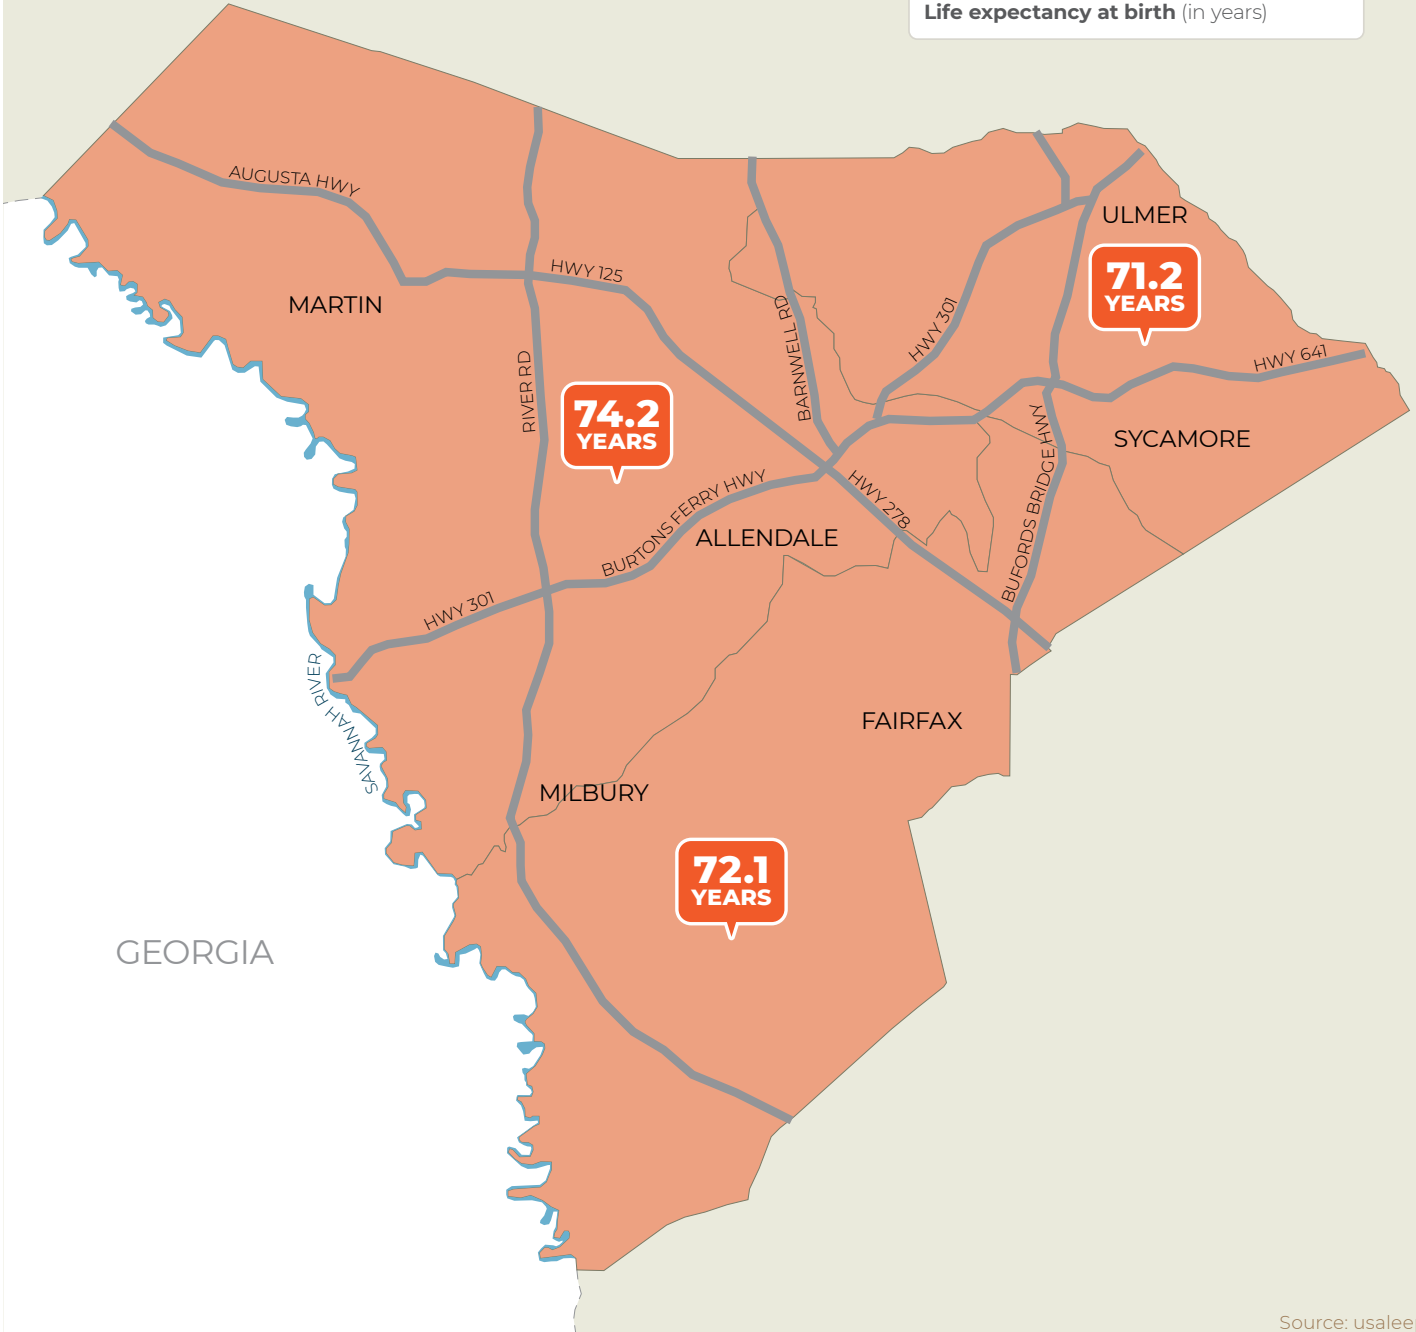

It's a short distance to a wide gap in life expectancy.

ABBEVILLE COUNTY, SOUTH CAROLINA

Source: usaleep

It's a short distance to a wide gap in life expectancy.

AIKEN AND NORTH AUGUSTA, SOUTH CAROLINA

It's a short distance to a wide gap in life expectancy.

AIKEN COUNTY, SOUTH CAROLINA

Source: usaleep

It's a short distance to a wide gap in life expectancy.

ALLENDALE COUNTY, SOUTH CAROLINA

Source: usaleep

It's a short distance to a wide gap in life expectancy.

ANDERSON COUNTY, SOUTH CAROLINA

It's a short distance to a wide gap in life expectancy.

ANDERSON COUNTY, SOUTH CAROLINA

Source: usaleep

It's a short distance to a wide gap in life expectancy.

BARNWELL COUNTY, SOUTH CAROLINA

Life expectancy at birth (in years)

Source: usaleep

It's a short distance to a wide gap in life expectancy.

BEAUFORT COUNTY, SOUTH CAROLINA

It's a short distance to a wide gap in life expectancy.

BEAUFORT COUNTY, SOUTH CAROLINA