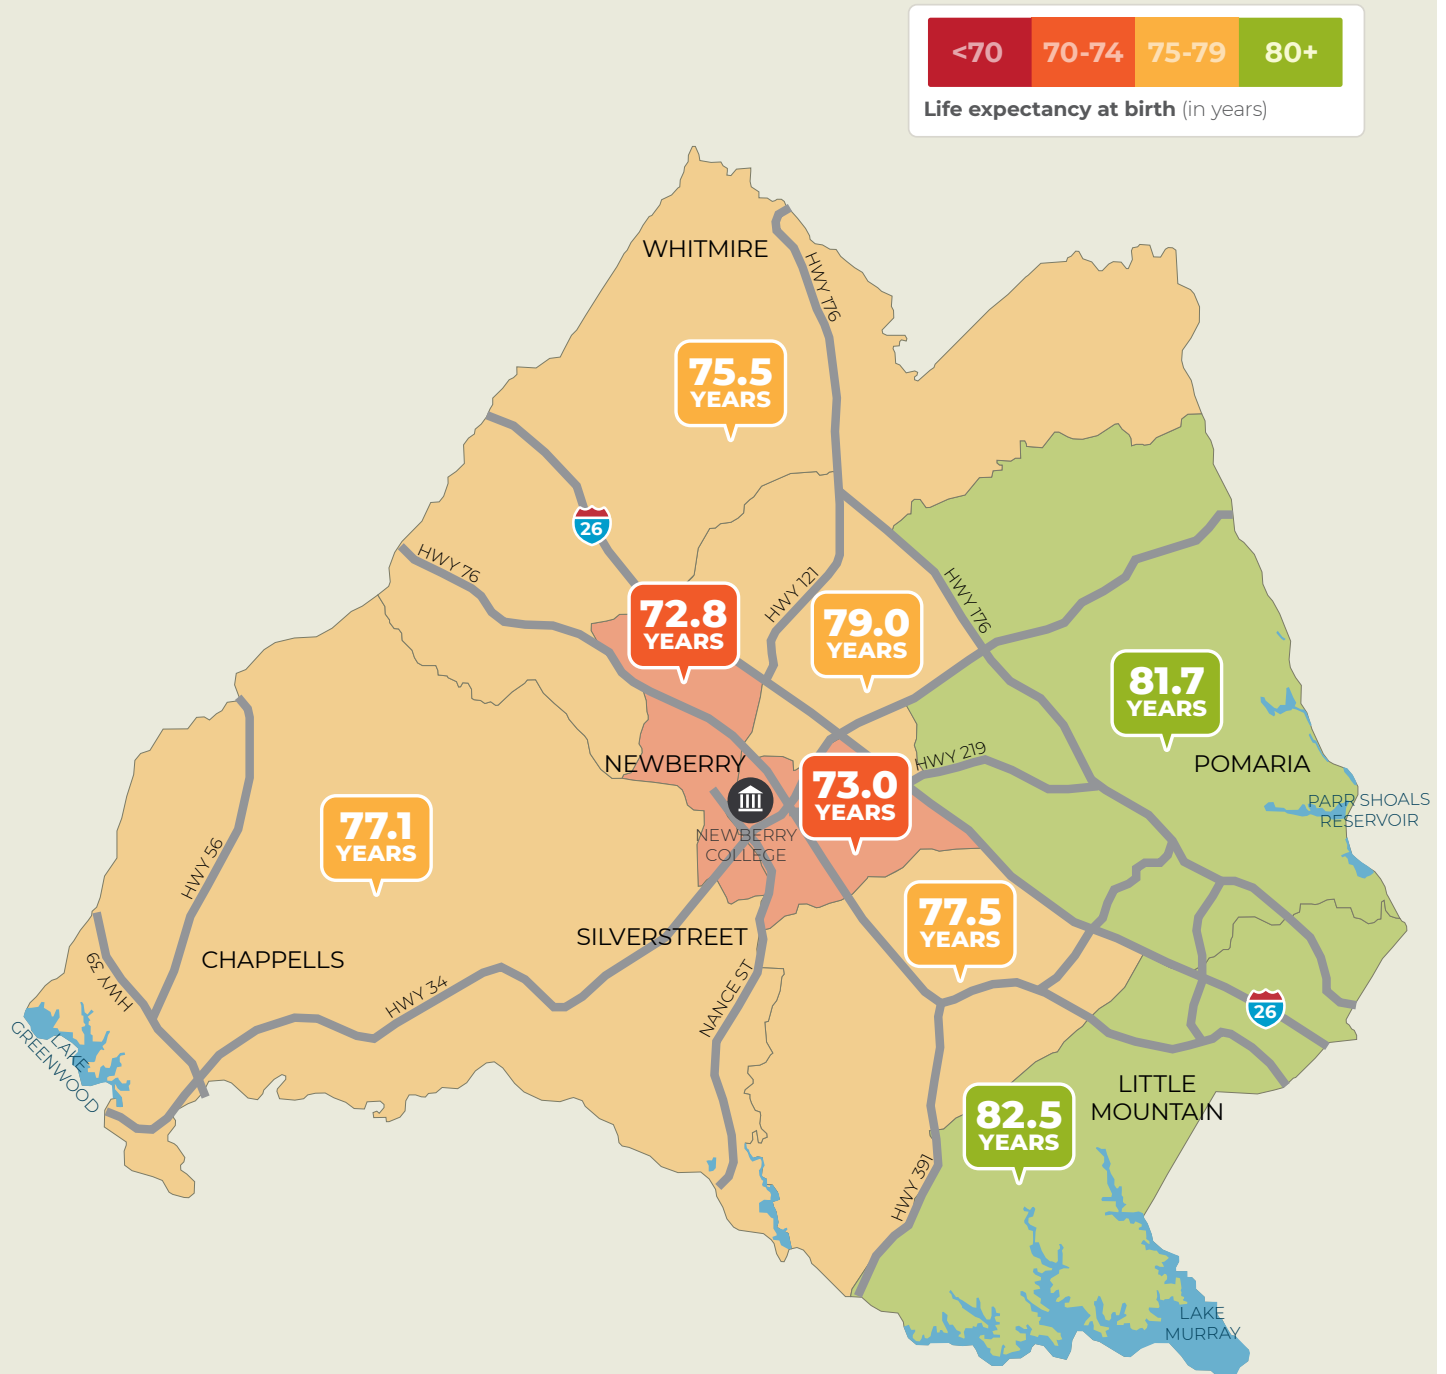

LAURENS COUNTY, SOUTH CAROLINA

Source: usaleep

It's a short distance to a wide gap in life expectancy.

LEE COUNTY, SOUTH CAROLINA

Source: usaleep

It's a short distance to a wide gap in life expectancy.

MARION COUNTY, SOUTH CAROLINA

Source: usaleep

It's a short distance to a wide gap in life expectancy.

MARLBORO COUNTY, SOUTH CAROLINA

It's a short distance to a wide gap in life expectancy.

MCCORMICK COUNTY, SOUTH CAROLINA

Source: usaleep

It's a short distance to a wide gap in life expectancy.

MYRTLE BEACH, SOUTH CAROLINA

It's a short distance to a wide gap in life expectancy.

NEWBERRY COUNTY, SOUTH CAROLINA

Source: usaleep

It's a short distance to a wide gap in life expectancy.

OCONEE COUNTY, SOUTH CAROLINA

Source: usaleep

It's a short distance to a wide gap in life expectancy.

ORANGEBURG COUNTY, SOUTH CAROLINA

Source: usaleep

It's a short distance to a wide gap in life expectancy.