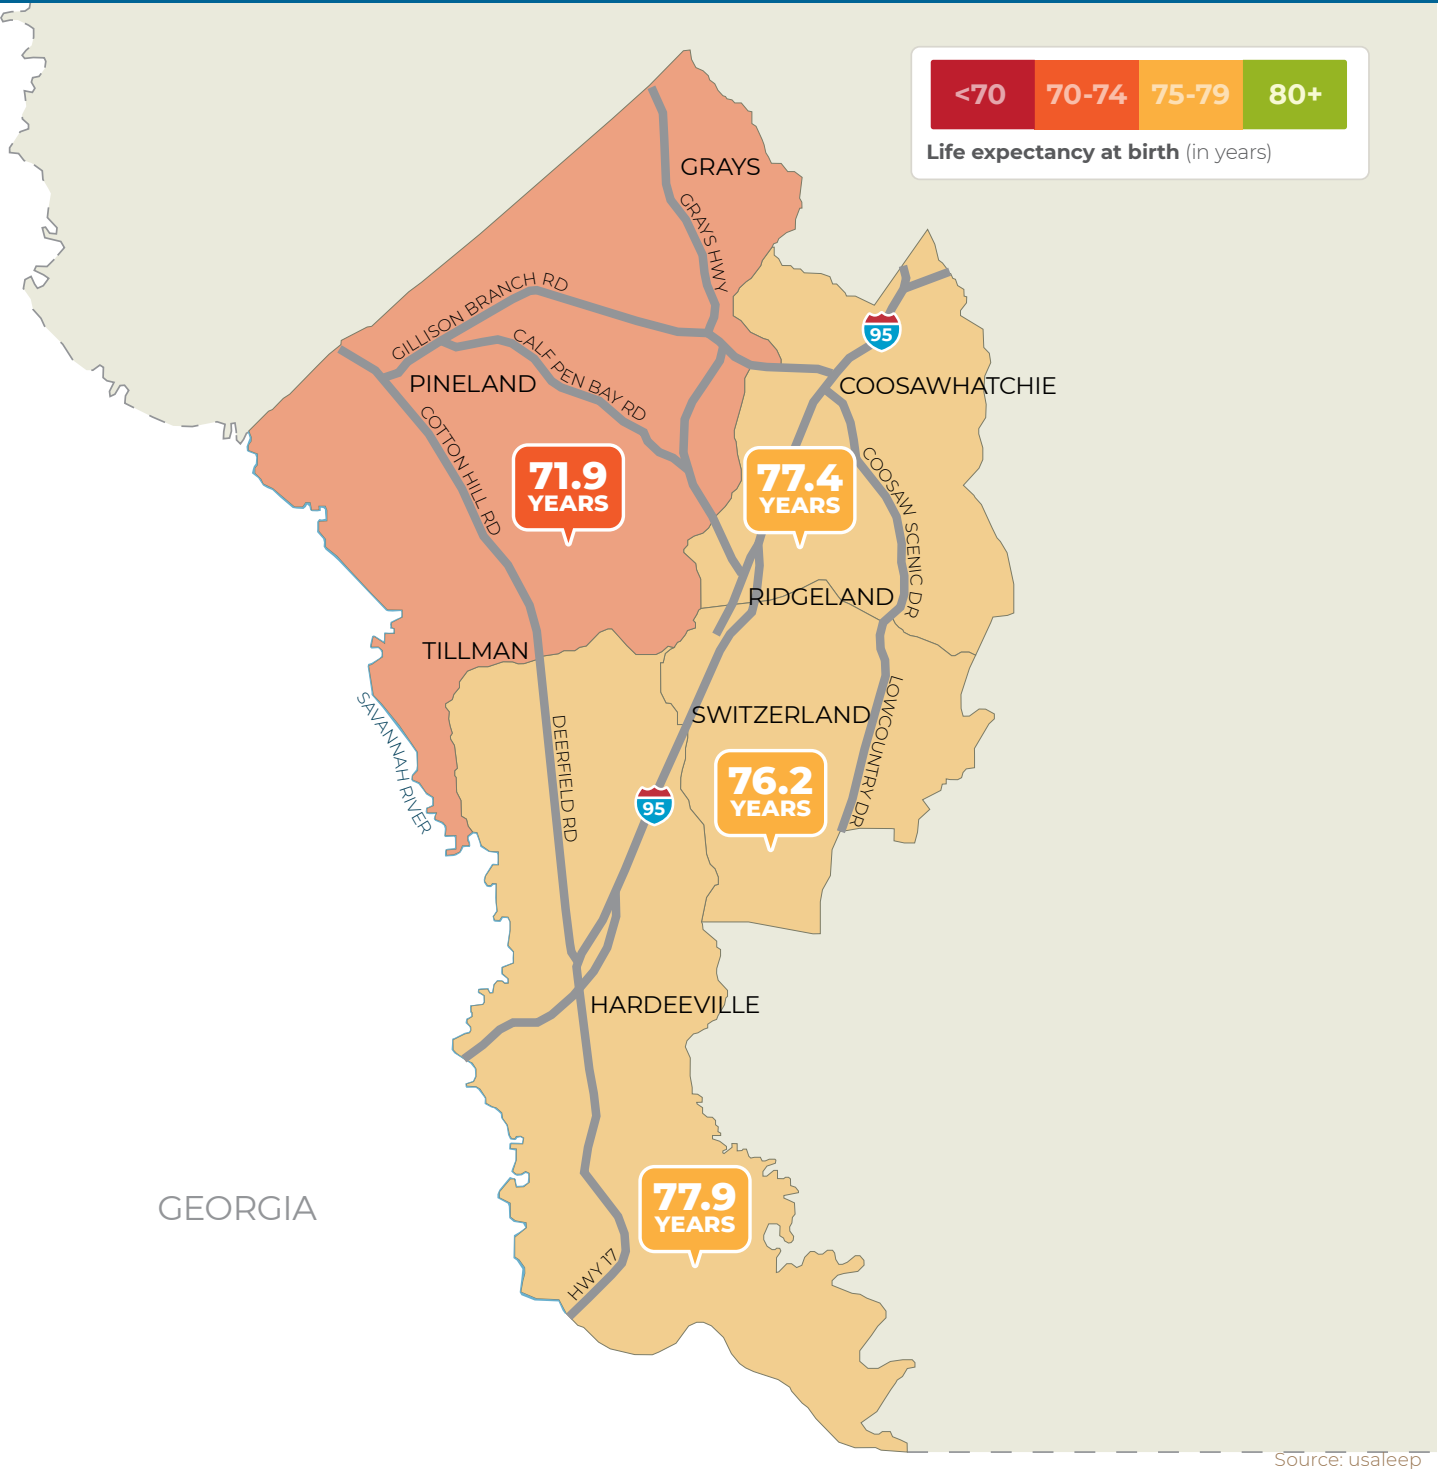

GREENVILLE, SOUTH CAROLINA

It's a short distance to a wide gap in life expectancy.

HAMPTON COUNTY, SOUTH CAROLINA

Source: usaleep

It's a short distance to a wide gap in life expectancy.

JASPER COUNTY, SOUTH CAROLINA

It's a short distance to a wide gap in life expectancy.

KERSHAW COUNTY, SOUTH CAROLINA

Source: usaleep

It's a short distance to a wide gap in life expectancy.

LANCASTER, SOUTH CAROLINA

It's a short distance to a wide gap in life expectancy.

LAURENS COUNTY, SOUTH CAROLINA

Source: usaleep

It's a short distance to a wide gap in life expectancy.

LEE COUNTY, SOUTH CAROLINA

Source: usaleep

It's a short distance to a wide gap in life expectancy.

MARION COUNTY, SOUTH CAROLINA

Source: usaleep

It's a short distance to a wide gap in life expectancy.

MARLBORO COUNTY, SOUTH CAROLINA

It's a short distance to a wide gap in life expectancy.

MCCORMICK COUNTY, SOUTH CAROLINA

Source: usaleep