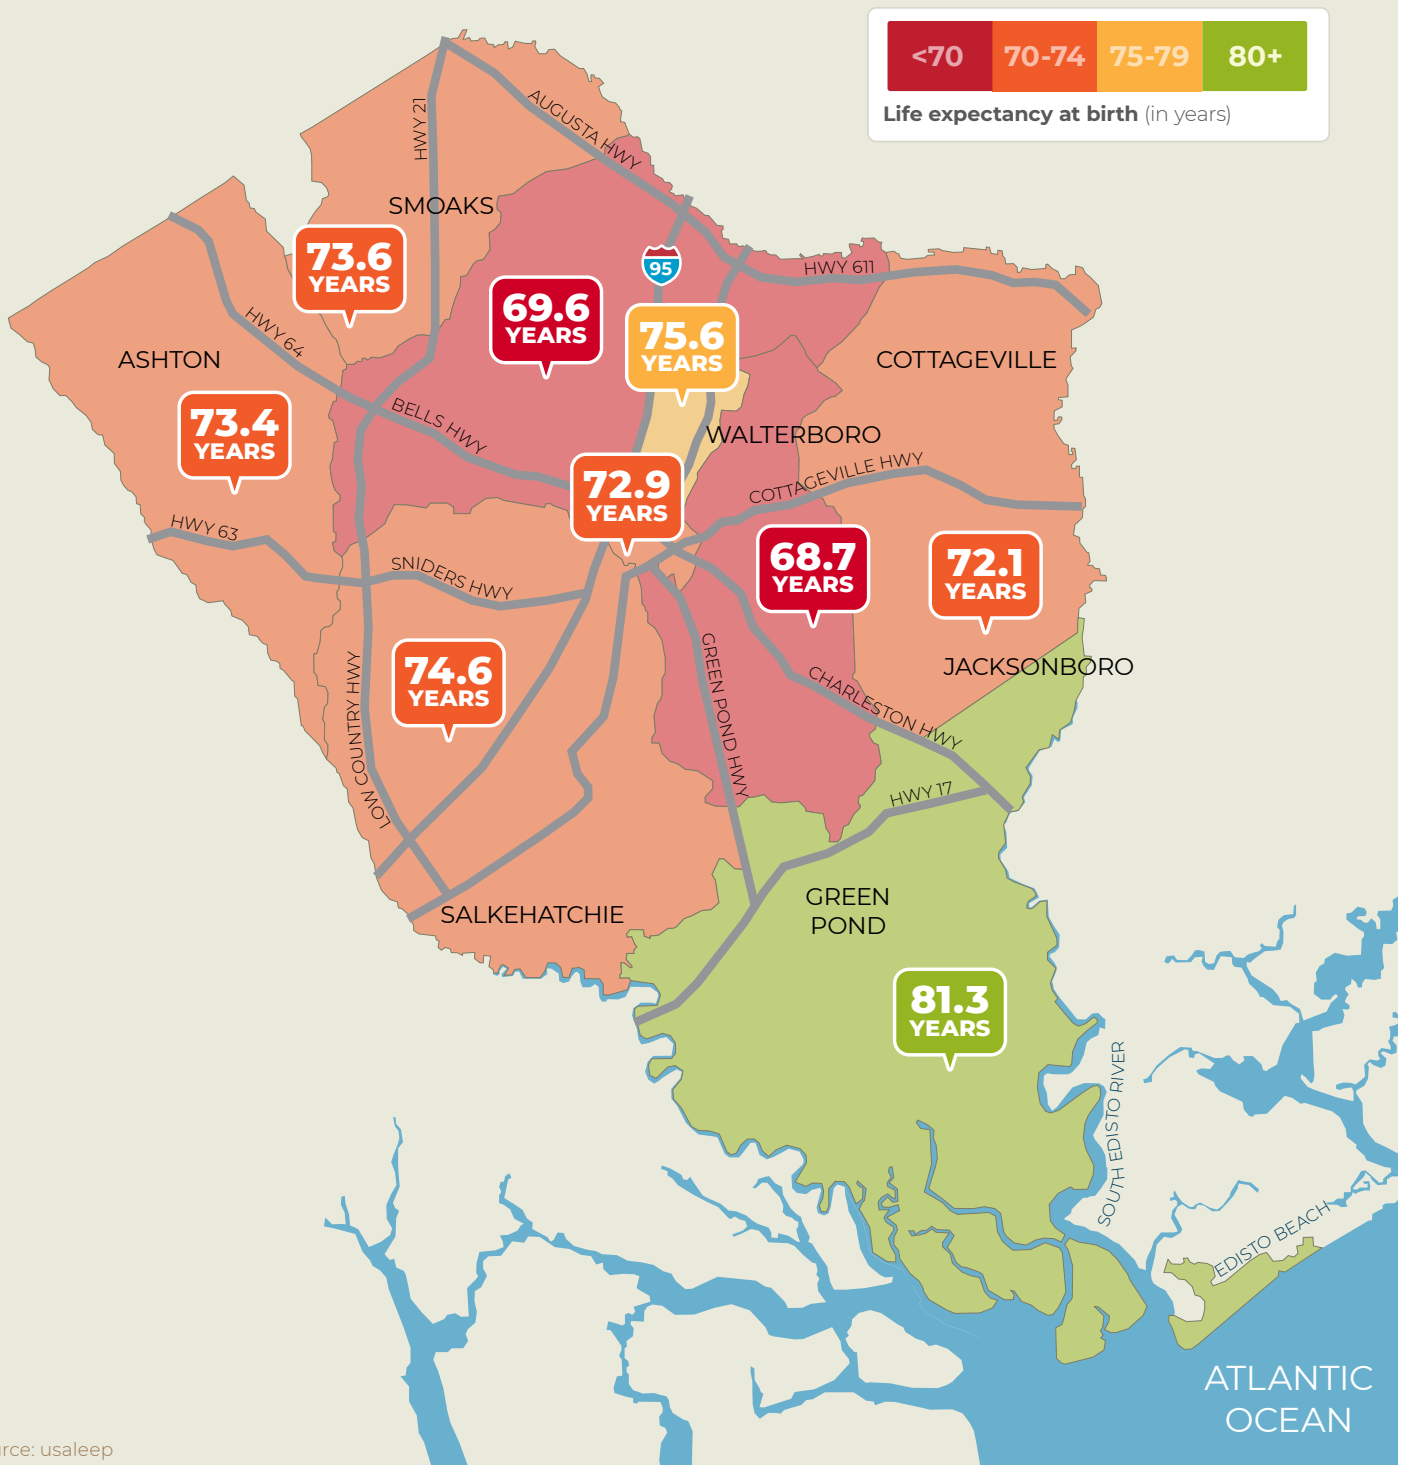

Source: usaleep

It's a short distance to a wide gap in life expectancy.

CHARLESTON, SOUTH CAROLINA

It's a short distance to a wide gap in life expectancy.

CHESTER, SOUTH CAROLINA

Source: usaaleep

It's a short distance to a wide gap in life expectancy.

CHESTERFIELD COUNTY, SOUTH CAROLINA

NORTH CAROLINA

Source: usaleep

It's a short distance to a wide gap in life expectancy.

COLLETON COUNTY, SOUTH CAROLINA

It's a short distance to a wide gap in life expectancy.

COLUMBIA, SOUTH CAROLINA

Life expectancy at birth (in years)

Source: usaleep

It's a short distance to a wide gap in life expectancy.

DARLINGTON COUNTY, SOUTH CAROLINA

Source: usaleep

It's a short distance to a wide gap in life expectancy.

DILLON COUNTY, SOUTH CAROLINA

Source: usaleep

It's a short distance to a wide gap in life expectancy.

DORCHESTER COUNTY, SOUTH CAROLINA

Source: usaleep

It's a short distance to a wide gap in life expectancy.