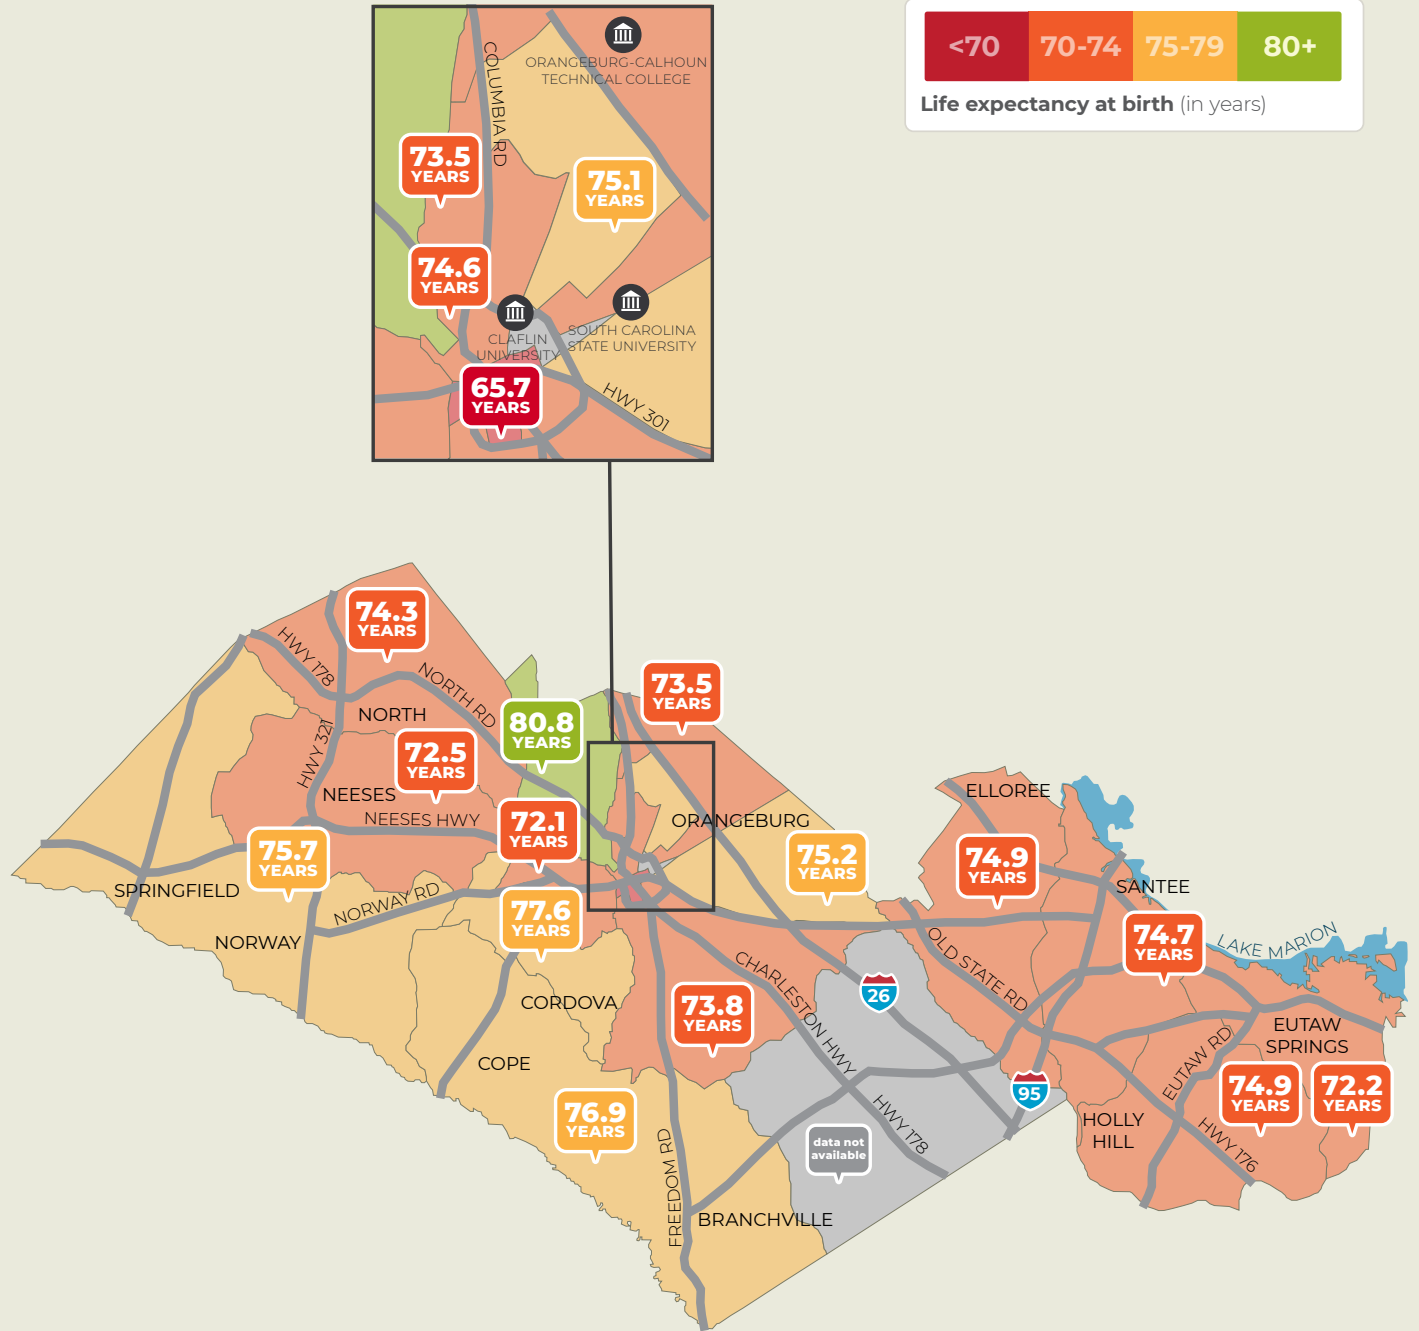

Source: usaleep

It's a short distance to a wide gap in life expectancy.

MARLBORO COUNTY, SOUTH CAROLINA

It's a short distance to a wide gap in life expectancy.

MCCORMICK COUNTY, SOUTH CAROLINA

Source: usaleep

It's a short distance to a wide gap in life expectancy.

MYRTLE BEACH, SOUTH CAROLINA

It's a short distance to a wide gap in life expectancy.

NEWBERRY COUNTY, SOUTH CAROLINA

Source: usaleep

It's a short distance to a wide gap in life expectancy.

OCONEE COUNTY, SOUTH CAROLINA

Source: usaleep

It's a short distance to a wide gap in life expectancy.

ORANGEBURG COUNTY, SOUTH CAROLINA

Source: usaleep

It's a short distance to a wide gap in life expectancy.

PICKENS COUNTY, SOUTH CAROLINA

It's a short distance to a wide gap in life expectancy.

ROCK HILL, SOUTH CAROLINA

It's a short distance to a wide gap in life expectancy.

SALUDA COUNTY, SOUTH CAROLINA

It's a short distance to a wide gap in life expectancy.