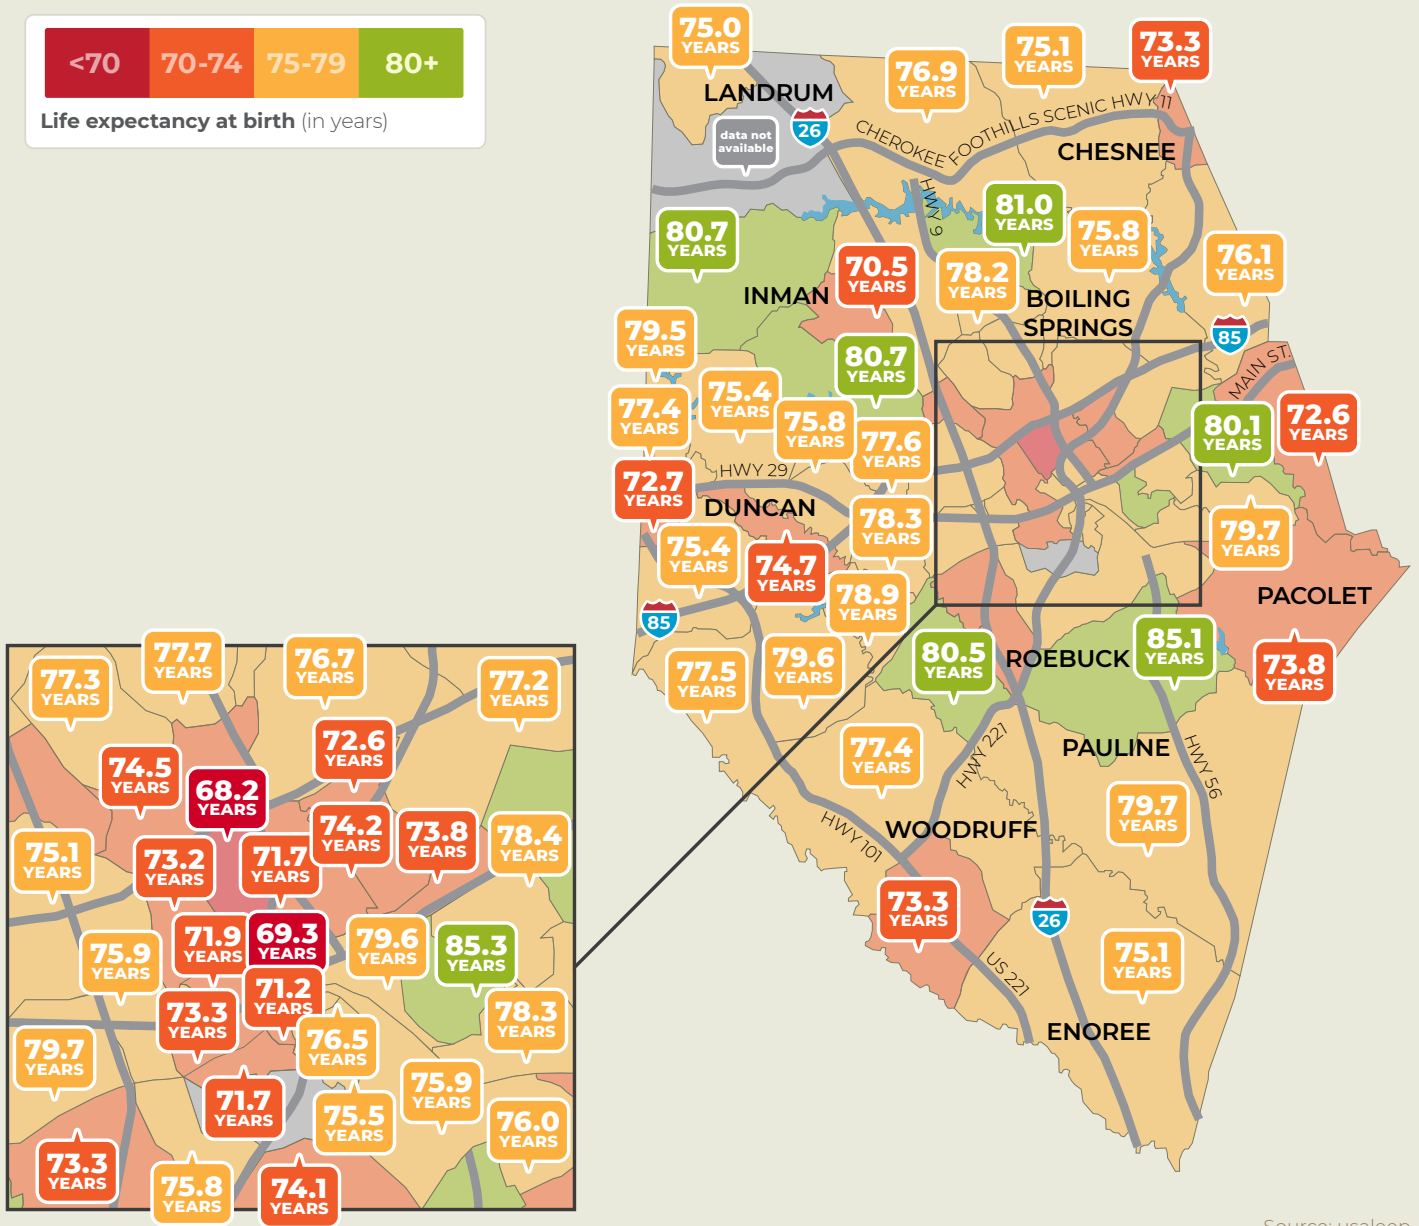

PICKENS COUNTY, SOUTH CAROLINA

It's a short distance to a wide gap in life expectancy.

ROCK HILL, SOUTH CAROLINA

It's a short distance to a wide gap in life expectancy.

SALUDA COUNTY, SOUTH CAROLINA

It's a short distance to a wide gap in life expectancy.

SPARTANBURG, SOUTH CAROLINA

It's a short distance to a wide gap in life expectancy.

SPARTANBURG COUNTY, SOUTH CAROLINA

Life expectancy at birth (in years)

Source: usaleep

It's a short distance to a wide gap in life expectancy.

SOUTH CAROLINA

Source: usaleep

It's a short distance to a wide gap in life expectancy.

SUMTER COUNTY, SOUTH CAROLINA

Source: usaleep

It's a short distance to a wide gap in life expectancy.

UNION COUNTY, SOUTH CAROLINA

Source: usaleep

It's a short distance to a wide gap in life expectancy.

WILLIAMSBURG COUNTY, SOUTH CAROLINA

Source: usaleep

It's a short distance to a wide gap in life expectancy.

YORK COUNTY, SOUTH CAROLINA