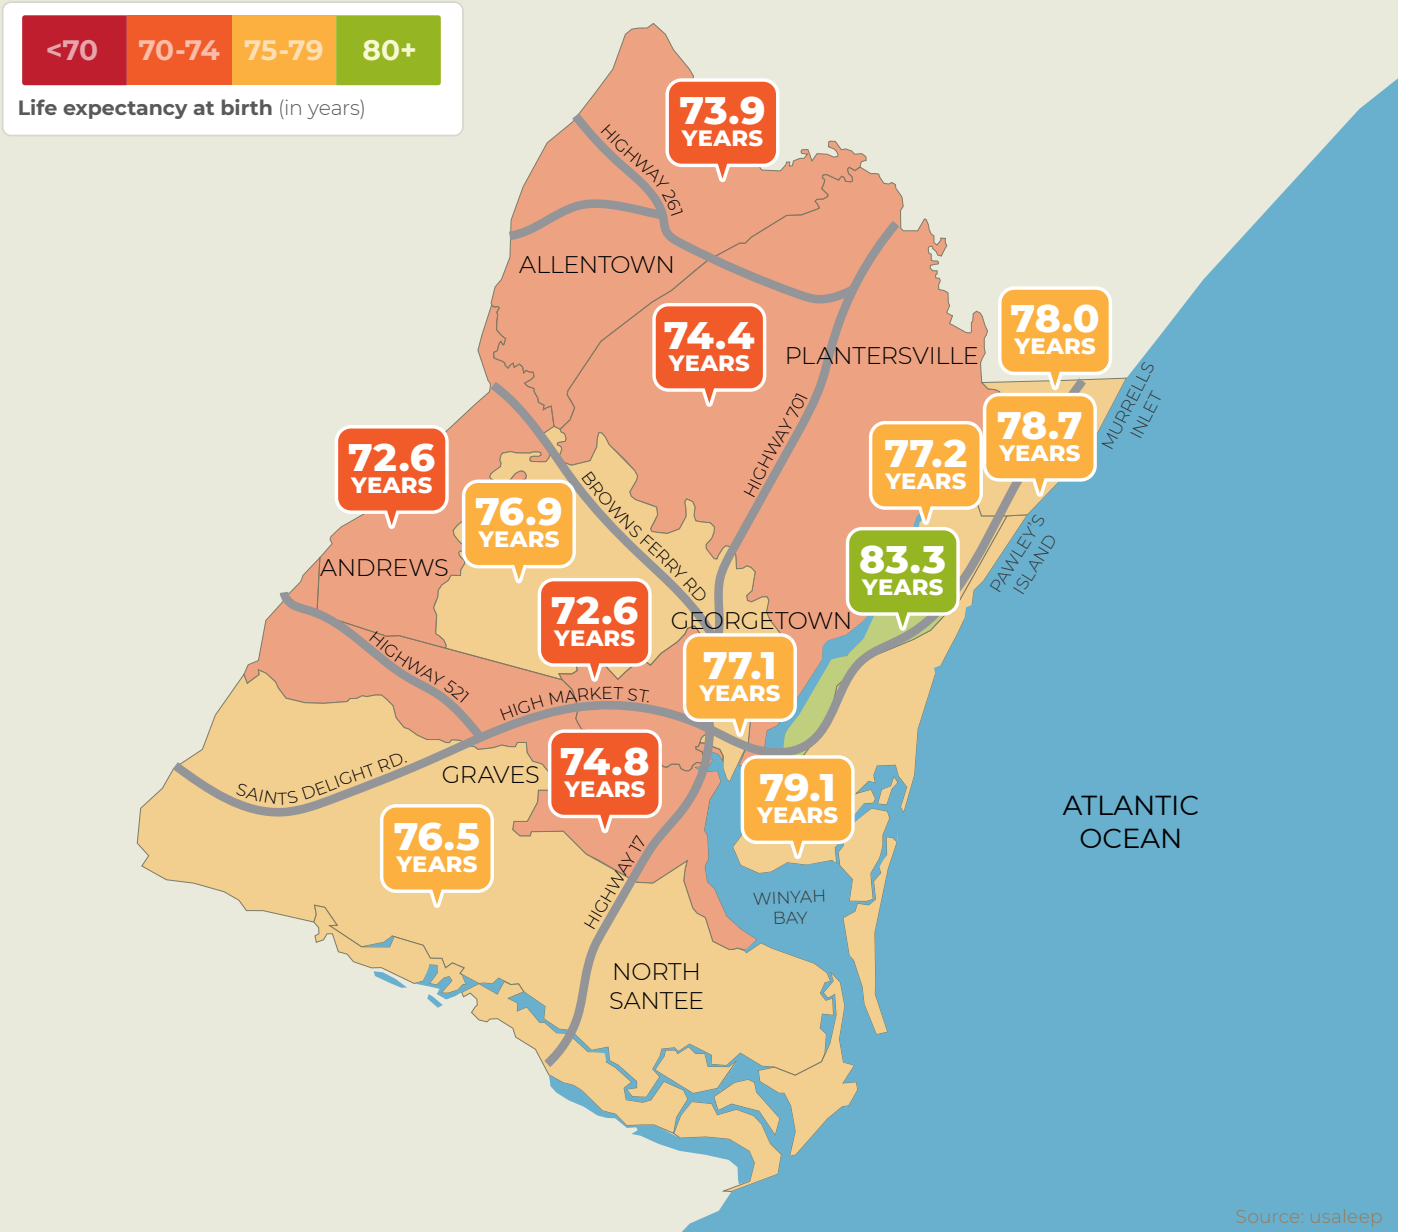

EDGEFIELD COUNTY, SOUTH CAROLINA

Source: usaleep

It's a short distance to a wide gap in life expectancy.

FAIRFIELD COUNTY, SOUTH CAROLINA

Source: usaleep

It's a short distance to a wide gap in life expectancy.

FLORENCE, SOUTH CAROLINA

Life expectancy at birth (in years)

Source: usaaleep

It's a short distance to a wide gap in life expectancy.

GEORGETOWN COUNTY, SOUTH CAROLINA

It's a short distance to a wide gap in life expectancy.

GREENVILLE, SOUTH CAROLINA

It's a short distance to a wide gap in life expectancy.

HAMPTON COUNTY, SOUTH CAROLINA

Source: usaleep

It's a short distance to a wide gap in life expectancy.

JASPER COUNTY, SOUTH CAROLINA

It's a short distance to a wide gap in life expectancy.

KERSHAW COUNTY, SOUTH CAROLINA

Source: usaleep

It's a short distance to a wide gap in life expectancy.

LANCASTER, SOUTH CAROLINA

It's a short distance to a wide gap in life expectancy.