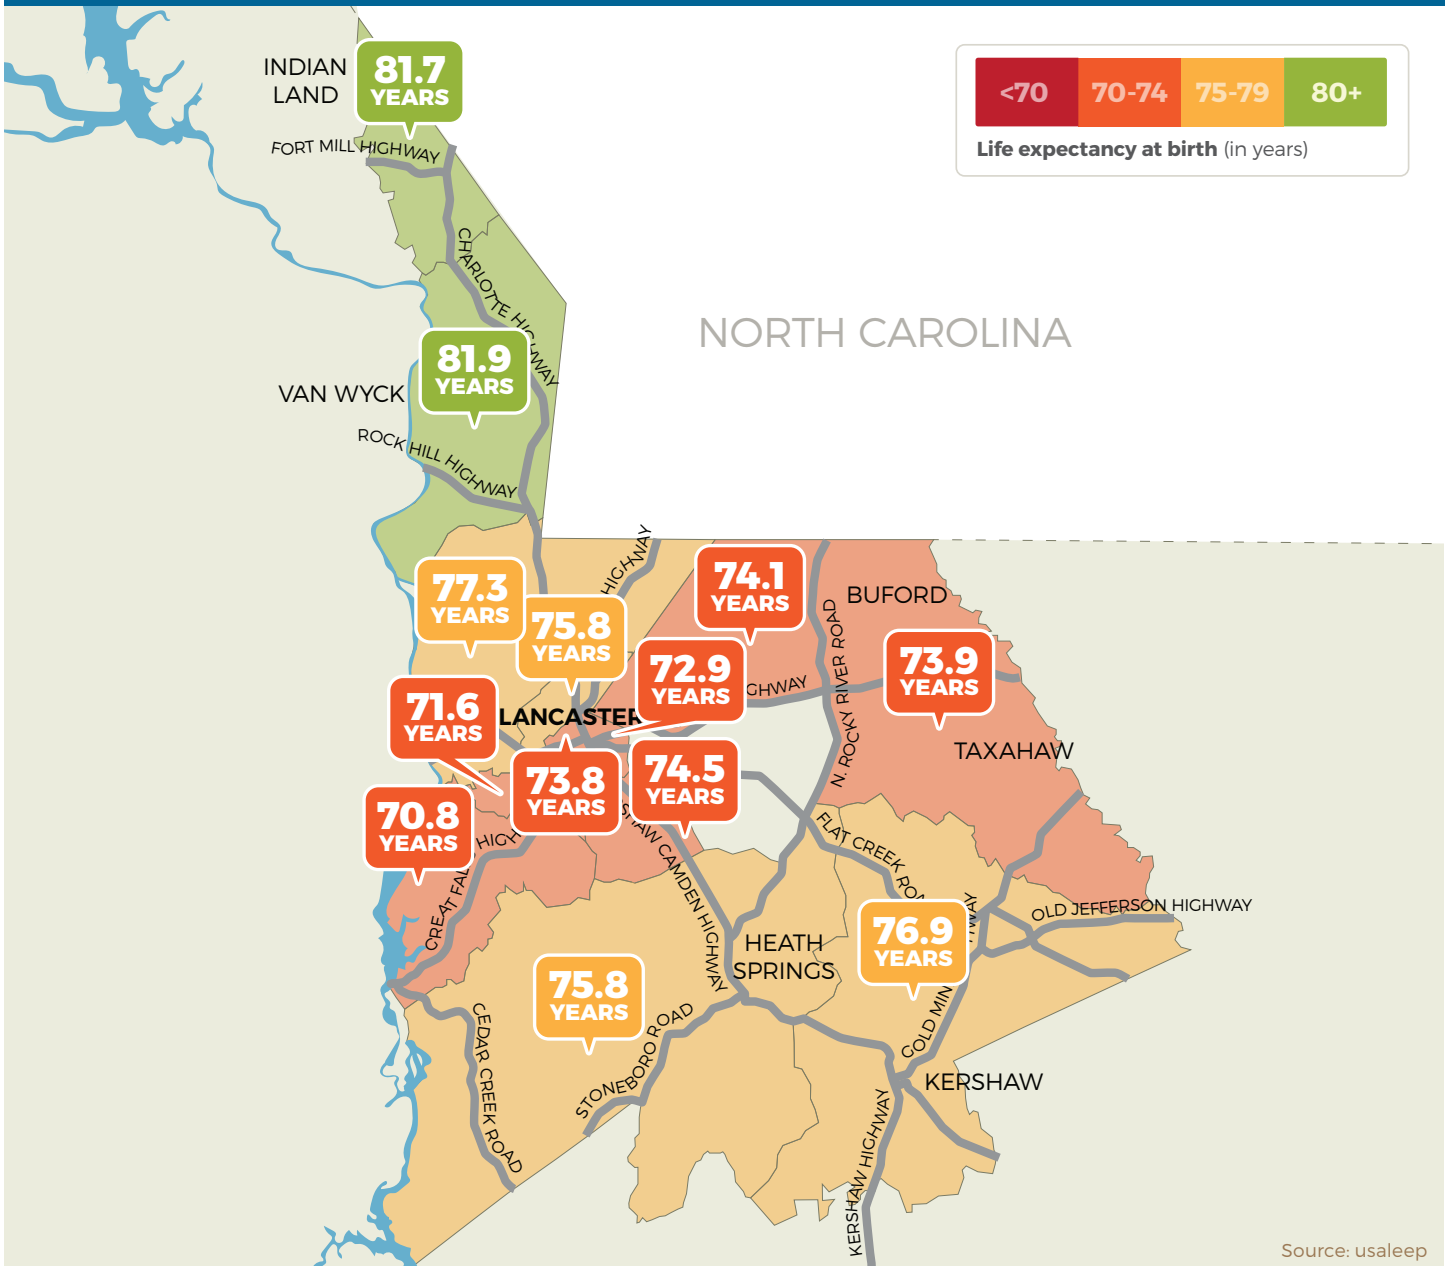

GREENVILLE, SOUTH CAROLINA

It's a short distance to a wide gap in life expectancy.

HAMPTON COUNTY, SOUTH CAROLINA

Source: usaleep

It's a short distance to a wide gap in life expectancy.

JASPER COUNTY, SOUTH CAROLINA

It's a short distance to a wide gap in life expectancy.

KERSHAW COUNTY, SOUTH CAROLINA

Source: usaleep

It's a short distance to a wide gap in life expectancy.

LANCASTER, SOUTH CAROLINA

It's a short distance to a wide gap in life expectancy.

LAURENS COUNTY, SOUTH CAROLINA

Source: usaleep

It's a short distance to a wide gap in life expectancy.

LEE COUNTY, SOUTH CAROLINA

Source: usaleep

It's a short distance to a wide gap in life expectancy.

MARION COUNTY, SOUTH CAROLINA

Source: usaleep

It's a short distance to a wide gap in life expectancy.

MARLBORO COUNTY, SOUTH CAROLINA

It's a short distance to a wide gap in life expectancy.

MCCORMICK COUNTY, SOUTH CAROLINA

Source: usaleep