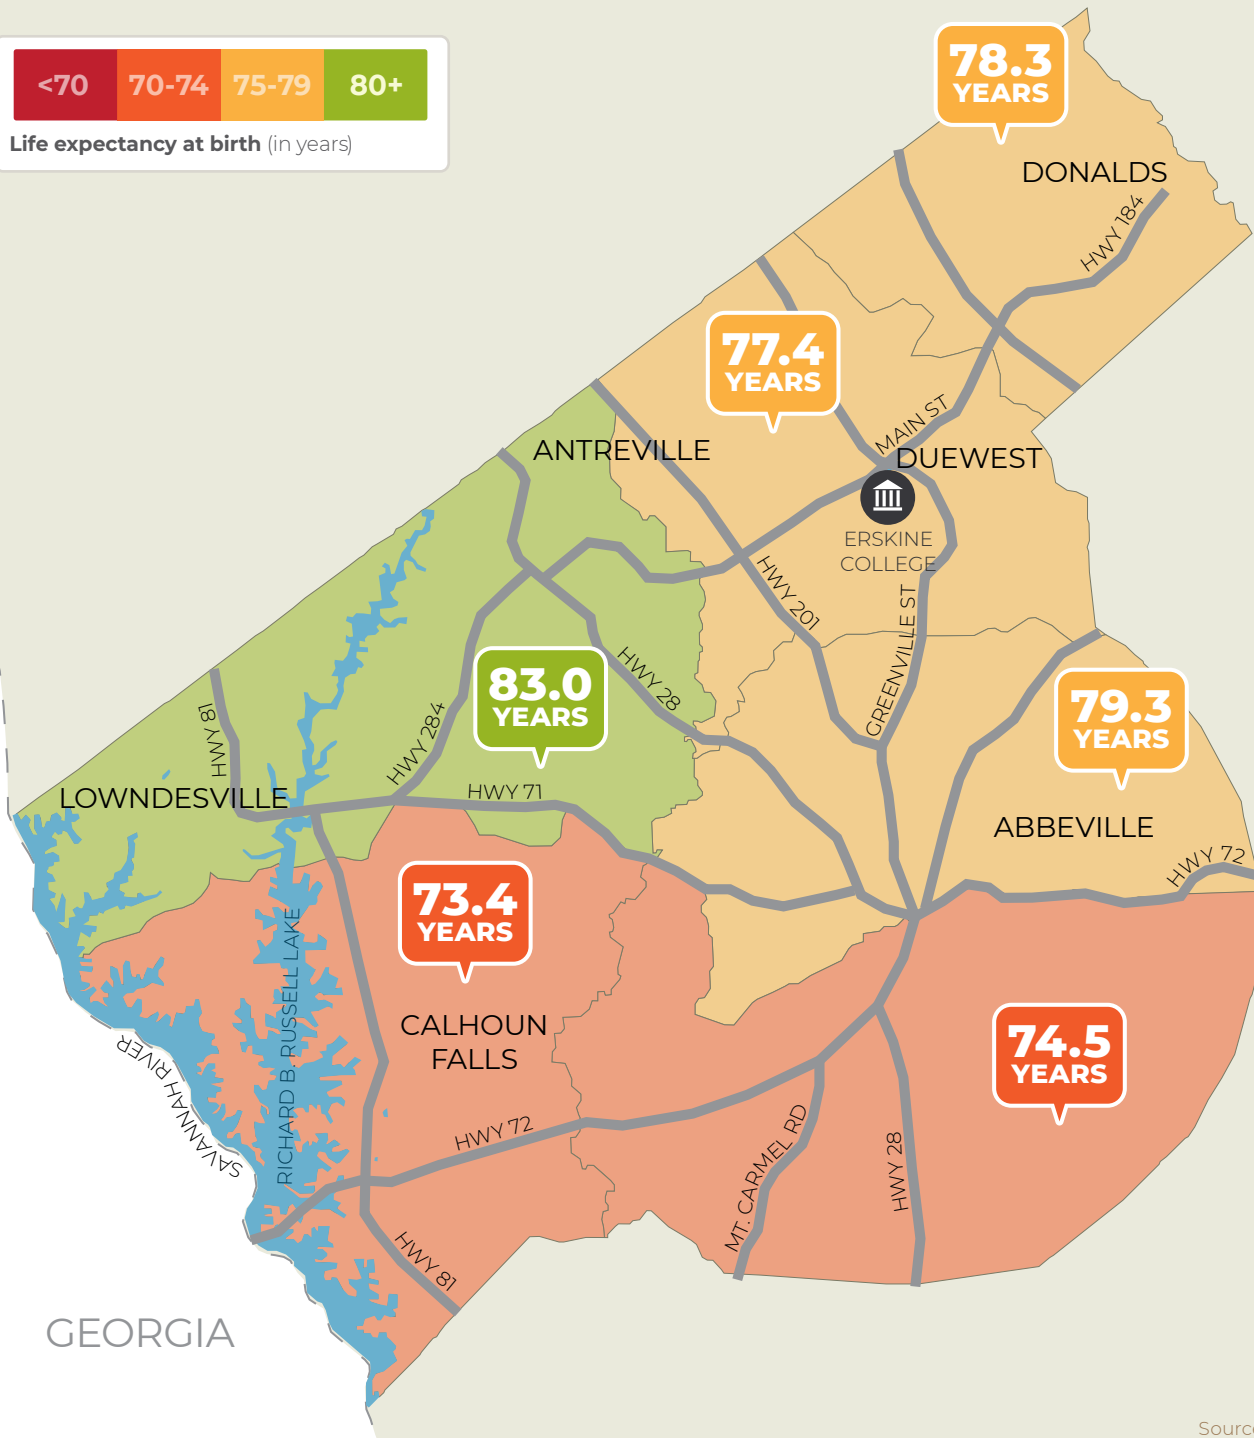

It's a short distance to a wide gap in life expectancy.

ABBEVILLE COUNTY, SOUTH CAROLINA

Source: usaleep

It's a short distance to a wide gap in life expectancy.

AIKEN AND NORTH AUGUSTA, SOUTH CAROLINA

It's a short distance to a wide gap in life expectancy.

AIKEN COUNTY, SOUTH CAROLINA

Source: usaleep

It's a short distance to a wide gap in life expectancy.

ALLENDALE COUNTY, SOUTH CAROLINA

Source: usaleep

It's a short distance to a wide gap in life expectancy.

ANDERSON COUNTY, SOUTH CAROLINA

It's a short distance to a wide gap in life expectancy.

ANDERSON COUNTY, SOUTH CAROLINA

Source: usaleep

It's a short distance to a wide gap in life expectancy.

BARNWELL COUNTY, SOUTH CAROLINA

Life expectancy at birth (in years)

Source: usaleep

It's a short distance to a wide gap in life expectancy.

BEAUFORT COUNTY, SOUTH CAROLINA

It's a short distance to a wide gap in life expectancy.

BEAUFORT COUNTY, SOUTH CAROLINA