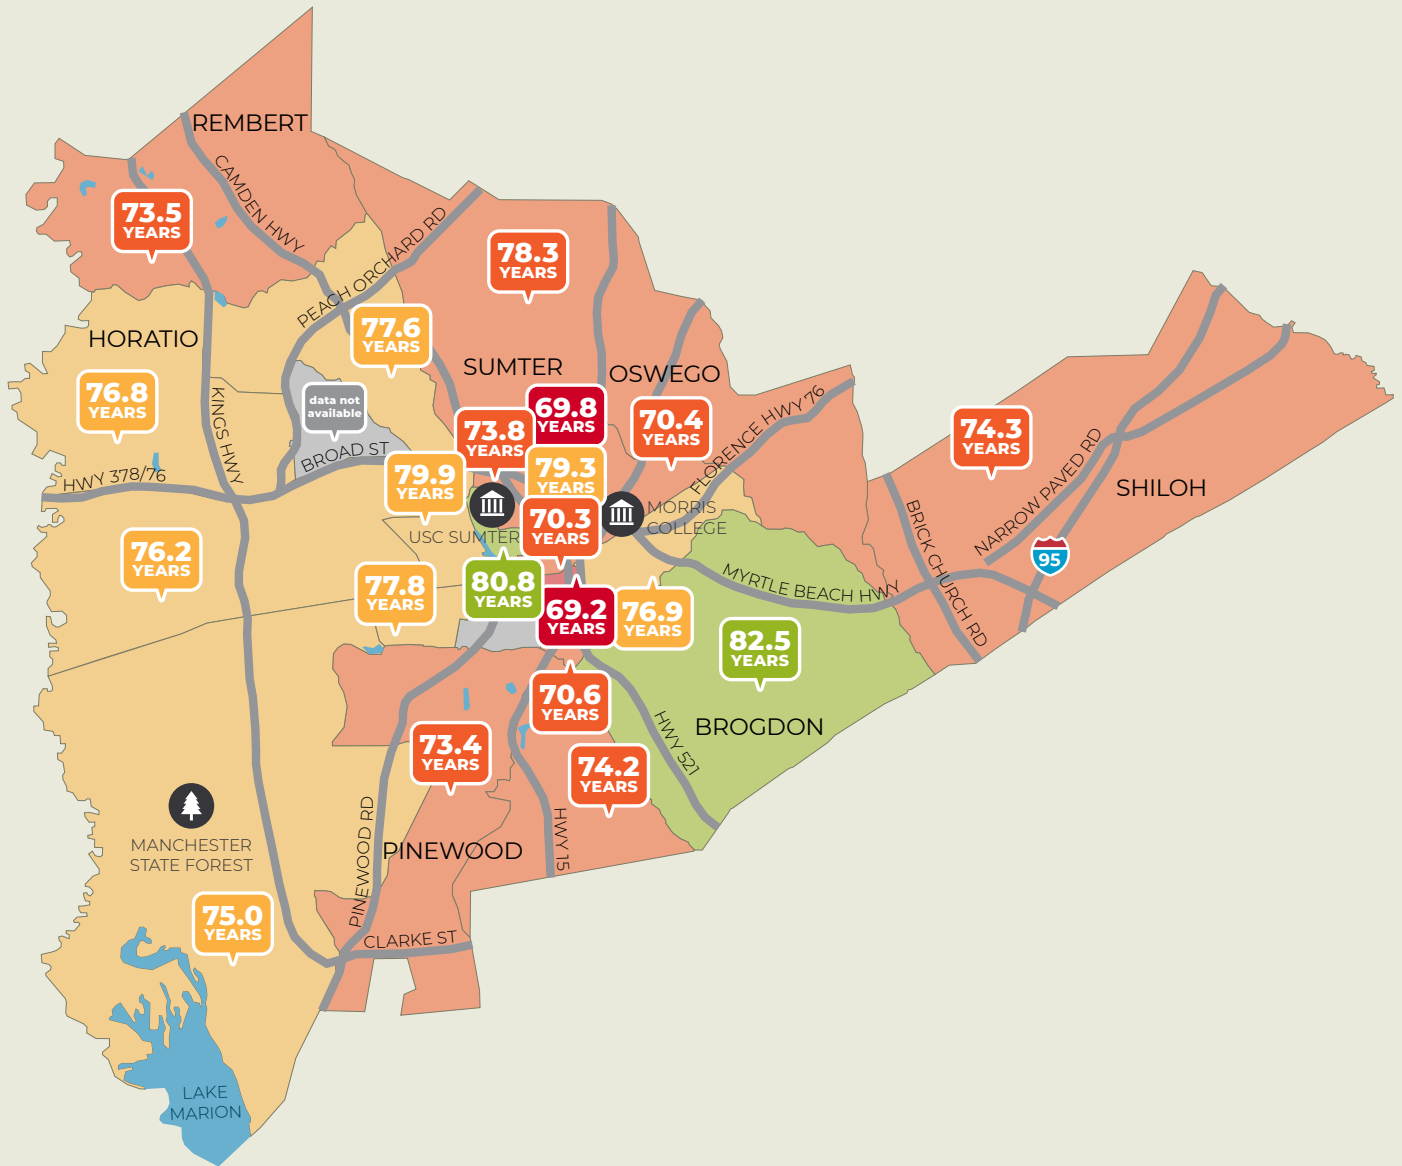

PICKENS COUNTY, SOUTH CAROLINA

It's a short distance to a wide gap in life expectancy.

ROCK HILL, SOUTH CAROLINA

It's a short distance to a wide gap in life expectancy.

SALUDA COUNTY, SOUTH CAROLINA

It's a short distance to a wide gap in life expectancy.

SOUTH CAROLINA

Source: usaleep

It's a short distance to a wide gap in life expectancy.

SUMTER COUNTY, SOUTH CAROLINA

Source: usaleep

It's a short distance to a wide gap in life expectancy.

UNION COUNTY, SOUTH CAROLINA

Source: usaleep

It's a short distance to a wide gap in life expectancy.

WILLIAMSBURG COUNTY, SOUTH CAROLINA

Source: usaleep

It's a short distance to a wide gap in life expectancy.

YORK COUNTY, SOUTH CAROLINA

Source: usaleep

It's a short distance to a wide gap in life expectancy.

RICHLAND COUNTY, SOUTH CAROLINA

It's a short distance to a wide gap in life expectancy.

GREENVILLE COUNTY, SOUTH CAROLINA

Source: usaleep