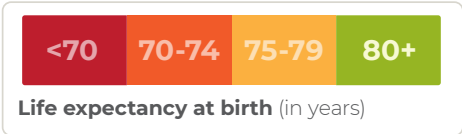

It's a short distance to a wide gap in life expectancy.

OCONEE COUNTY, SOUTH CAROLINA