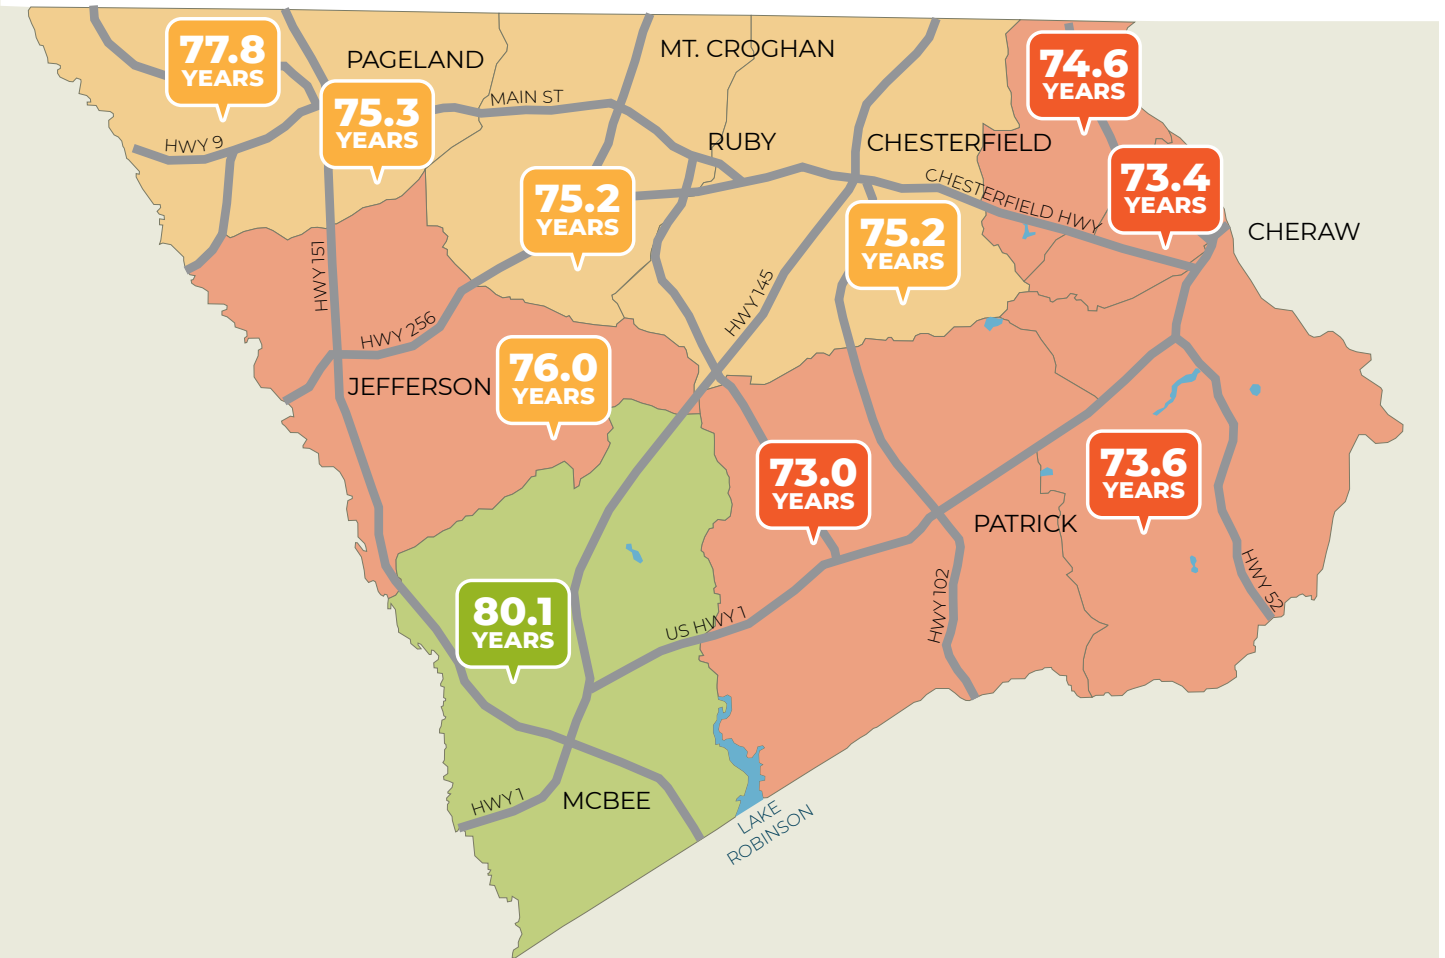

Source: usaleep

It's a short distance to a wide gap in life expectancy.

BERKELEY COUNTY, SOUTH CAROLINA

Source: usaleep

It's a short distance to a wide gap in life expectancy.

CALHOUN COUNTY, SOUTH CAROLINA

Source: usaleep

It's a short distance to a wide gap in life expectancy.

CHARLESTON, SOUTH CAROLINA

It's a short distance to a wide gap in life expectancy.

CHESTER, SOUTH CAROLINA

Source: usaaleep

It's a short distance to a wide gap in life expectancy.

CHESTERFIELD COUNTY, SOUTH CAROLINA

NORTH CAROLINA

Source: usaleep

It's a short distance to a wide gap in life expectancy.

COLLETON COUNTY, SOUTH CAROLINA

It's a short distance to a wide gap in life expectancy.

COLUMBIA, SOUTH CAROLINA

Life expectancy at birth (in years)

Source: usaleep

It's a short distance to a wide gap in life expectancy.

DARLINGTON COUNTY, SOUTH CAROLINA

Source: usaleep

It's a short distance to a wide gap in life expectancy.