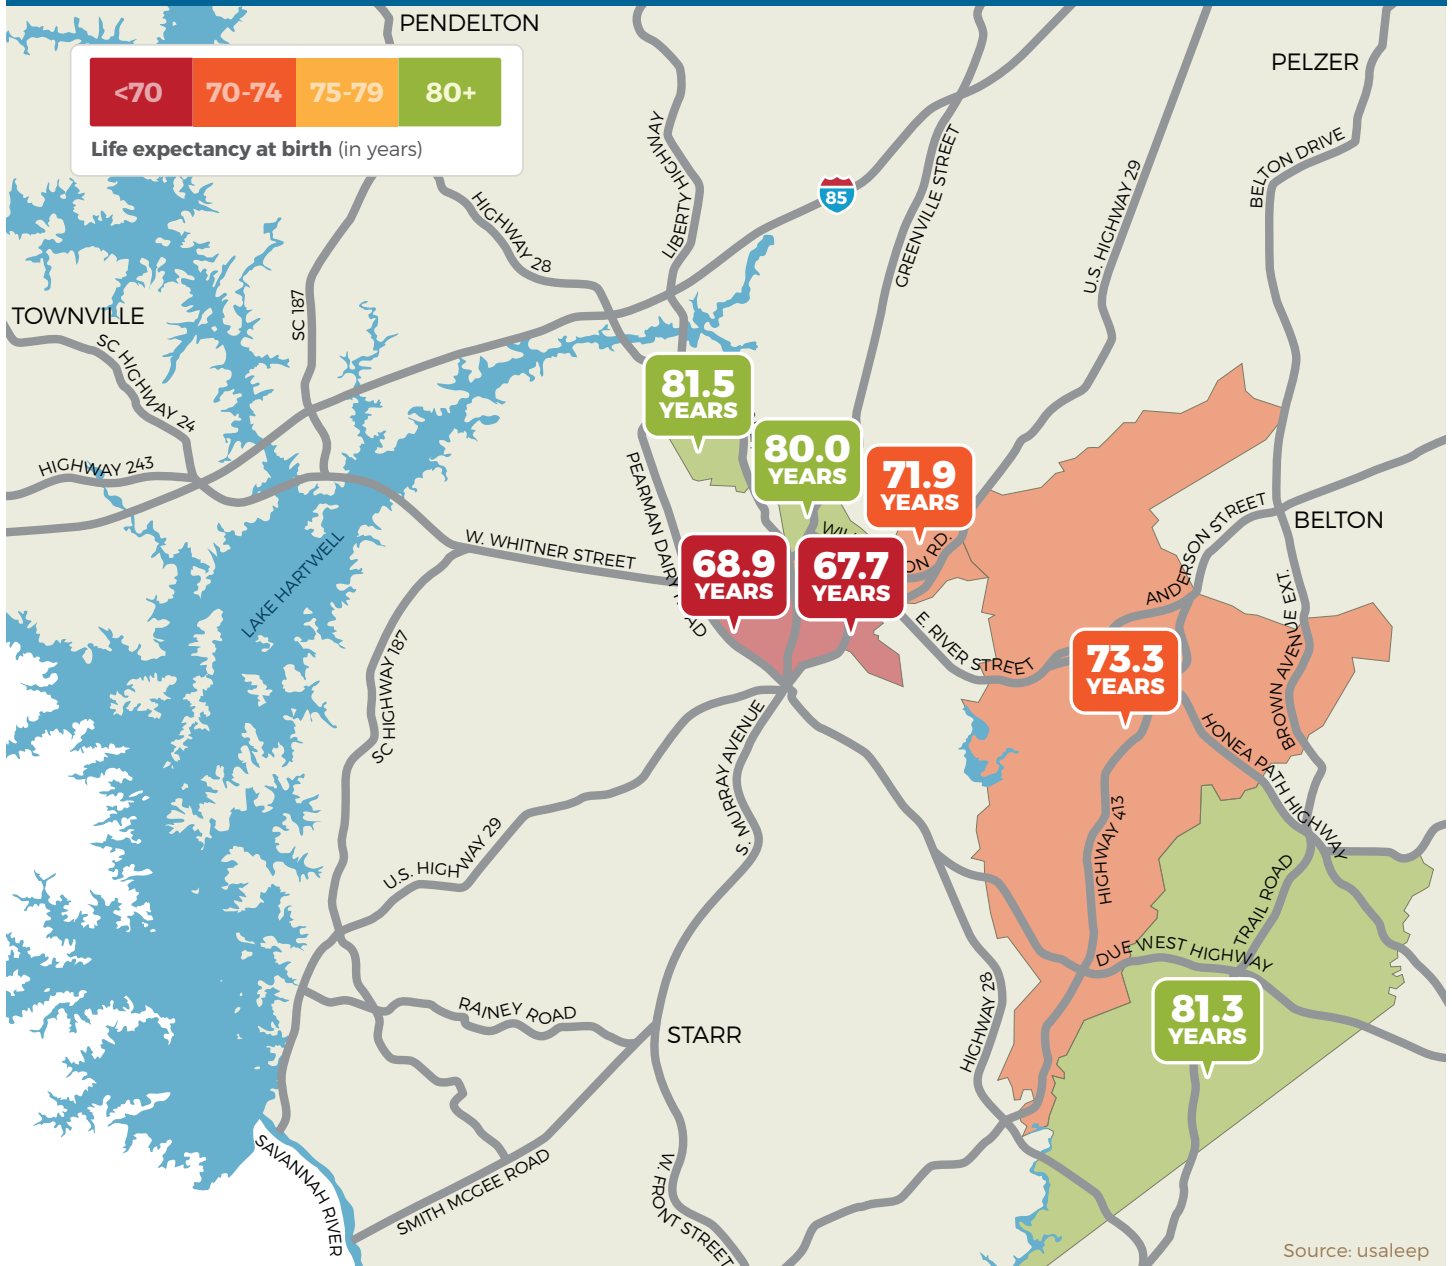

It's a short distance to a wide gap in life expectancy.

ABBEVILLE COUNTY, SOUTH CAROLINA

Source: usaleep

It's a short distance to a wide gap in life expectancy.

AIKEN AND NORTH AUGUSTA, SOUTH CAROLINA

It's a short distance to a wide gap in life expectancy.

AIKEN COUNTY, SOUTH CAROLINA

Source: usaleep

It's a short distance to a wide gap in life expectancy.

ALLENDALE COUNTY, SOUTH CAROLINA

Source: usaleep

It's a short distance to a wide gap in life expectancy.

ANDERSON COUNTY, SOUTH CAROLINA

It's a short distance to a wide gap in life expectancy.

ANDERSON COUNTY, SOUTH CAROLINA

Source: usaleep

It's a short distance to a wide gap in life expectancy.

BARNWELL COUNTY, SOUTH CAROLINA

Life expectancy at birth (in years)

Source: usaleep

It's a short distance to a wide gap in life expectancy.

BEAUFORT COUNTY, SOUTH CAROLINA

It's a short distance to a wide gap in life expectancy.

BEAUFORT COUNTY, SOUTH CAROLINA