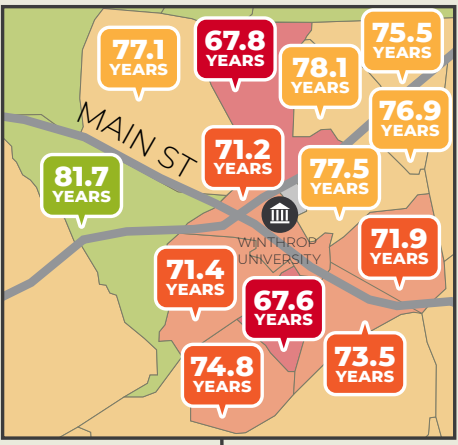

SOUTH CAROLINA

Source: usaleep

It's a short distance to a wide gap in life expectancy.

SUMTER COUNTY, SOUTH CAROLINA

Source: usaleep

It's a short distance to a wide gap in life expectancy.

UNION COUNTY, SOUTH CAROLINA

Source: usaleep

It's a short distance to a wide gap in life expectancy.

WILLIAMSBURG COUNTY, SOUTH CAROLINA

Source: usaleep

It's a short distance to a wide gap in life expectancy.

YORK COUNTY, SOUTH CAROLINA

Source: usaleep

It's a short distance to a wide gap in life expectancy.

RICHLAND COUNTY, SOUTH CAROLINA

It's a short distance to a wide gap in life expectancy.

GREENVILLE COUNTY, SOUTH CAROLINA

Source: usaleep