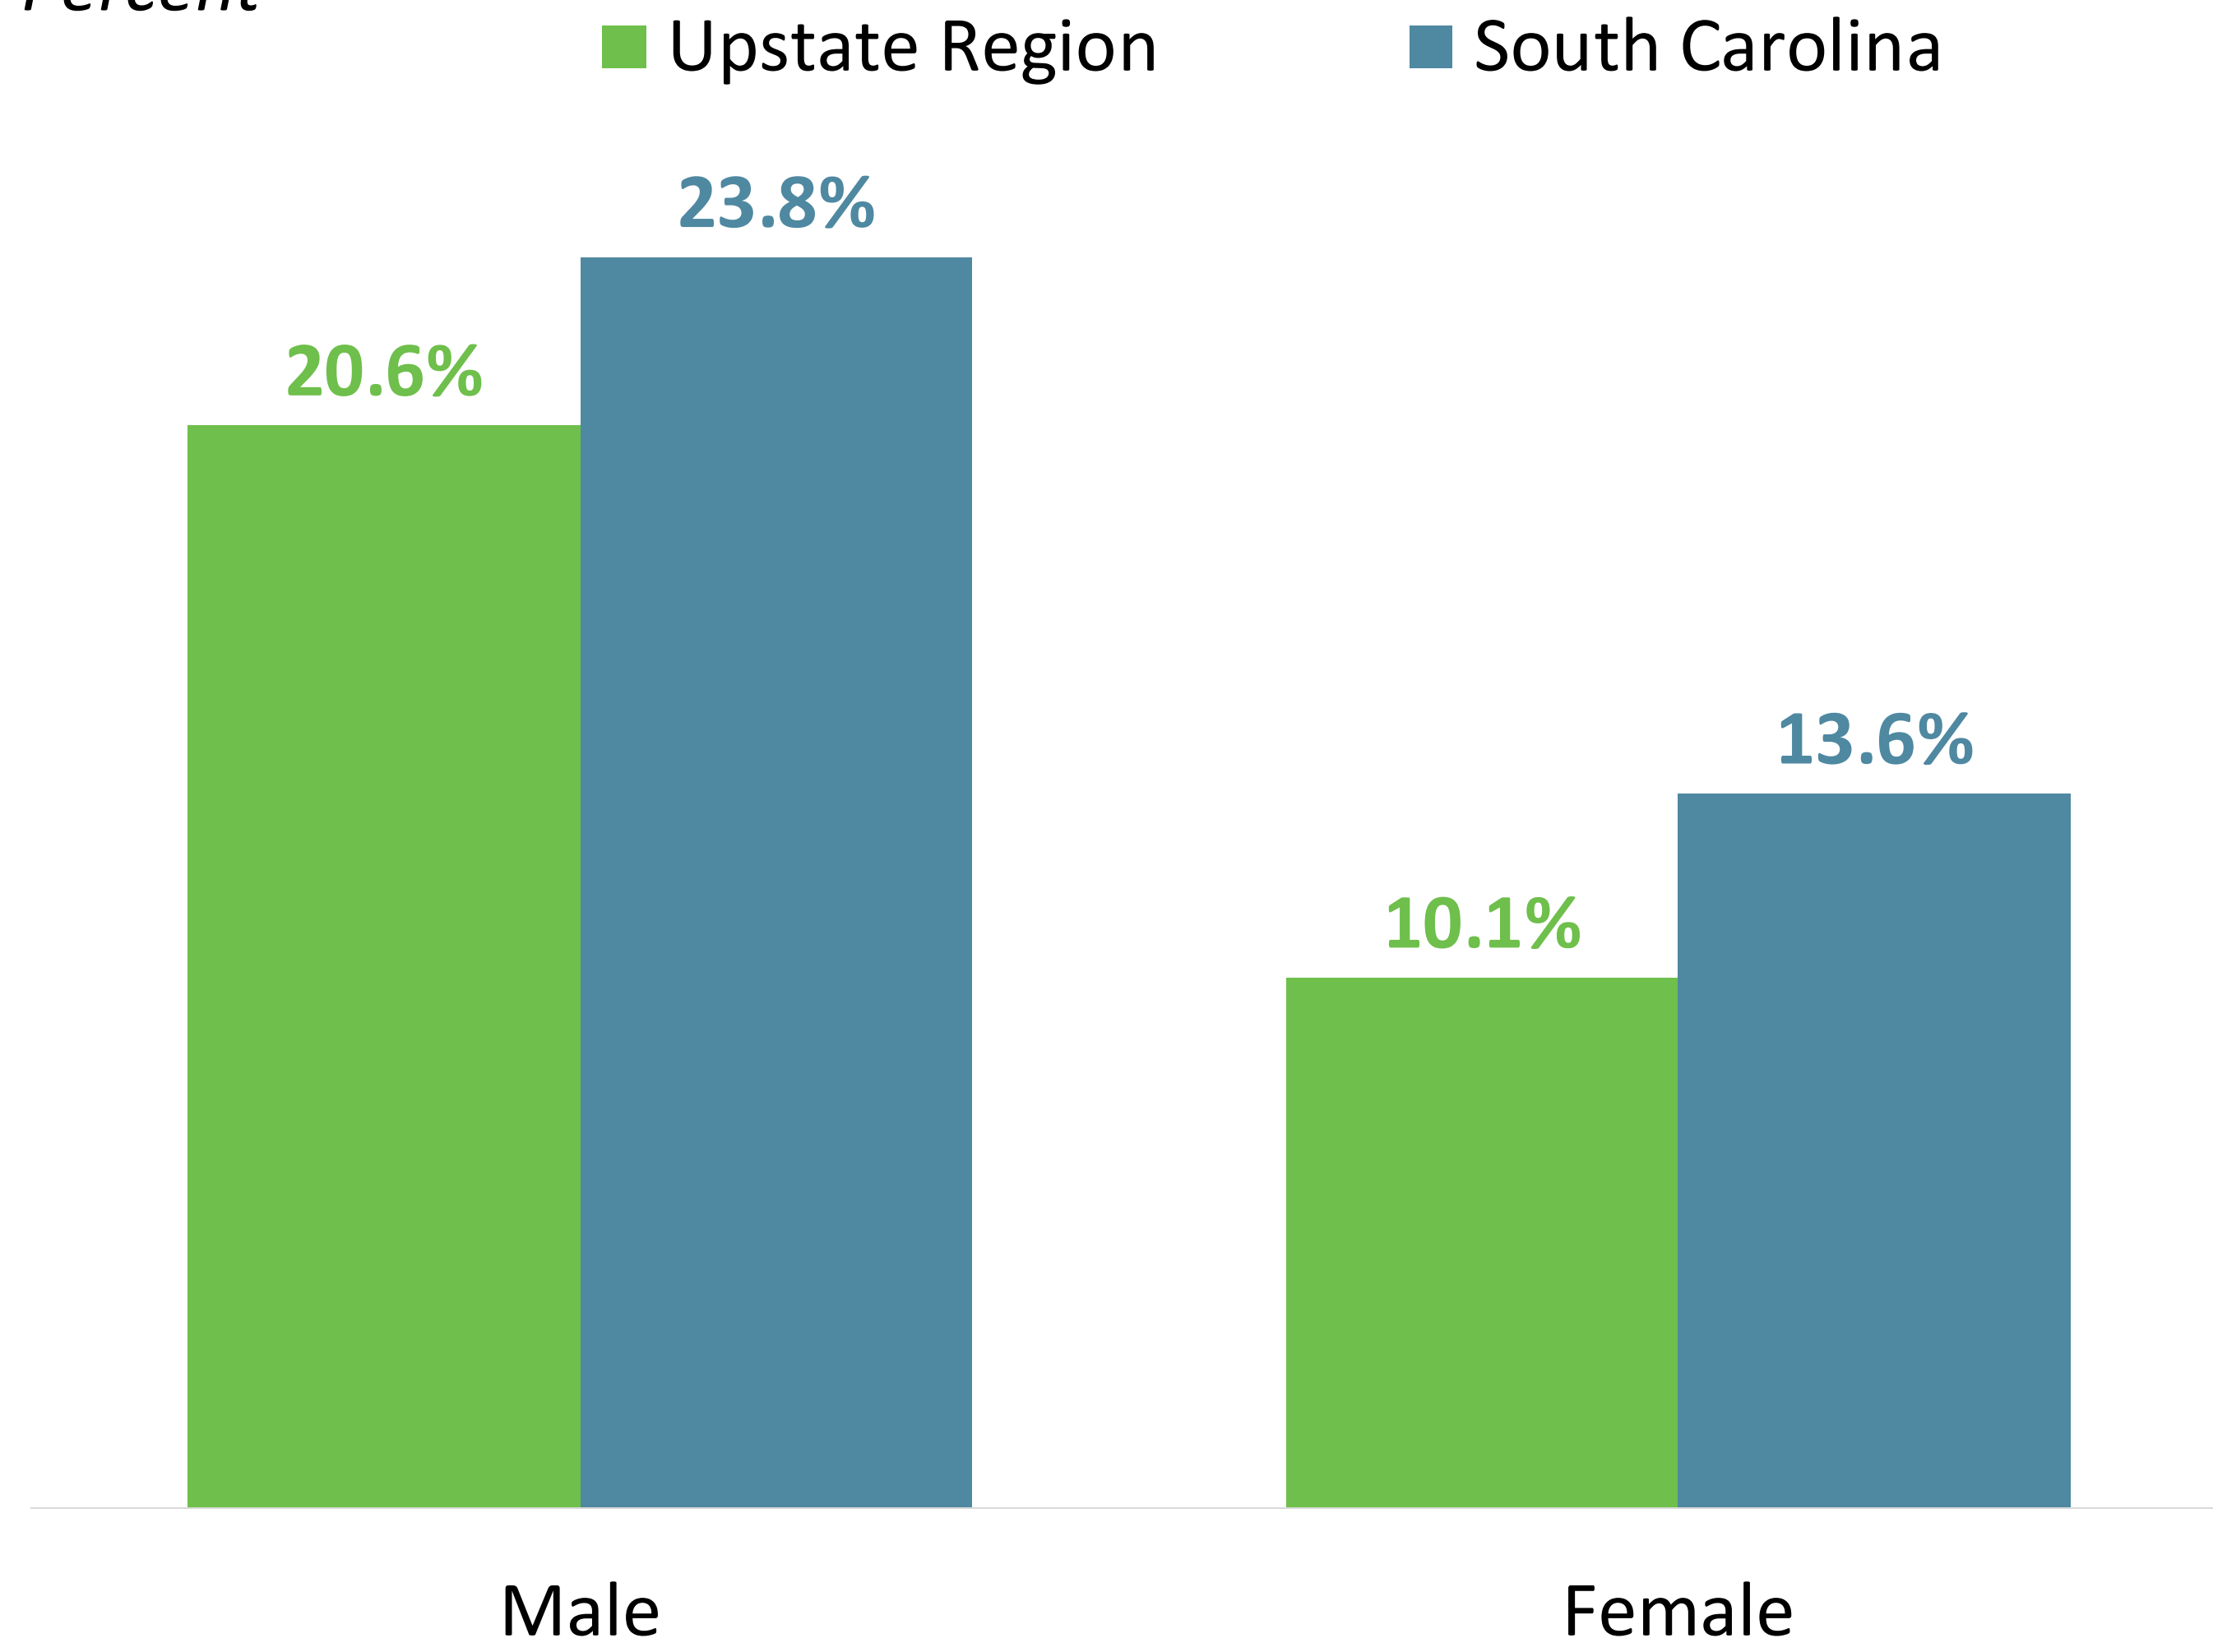

Alcohol Use

Binge Drinking, by Sex

Percent

Source: SC BRFSS, 2018-2022.
Note: Adults 18-64.

Binge Drinking, by Education Level

Percent

Source: SC BRFSS, 2018-2022.
Note: Adults 18-64.

Tobacco Use

Current Adult Smokers, by Sex

Percent

Source: SC BRFSS, 2018-2022.
Note: Adults 18+.

State Estimates of High School Students Who Report Ever Using E-Cigarettes, by Race/Ethnicity

Percent

Source: SC Youth Tobacco Survey, 2021.
Note: High school students grades 9-12.