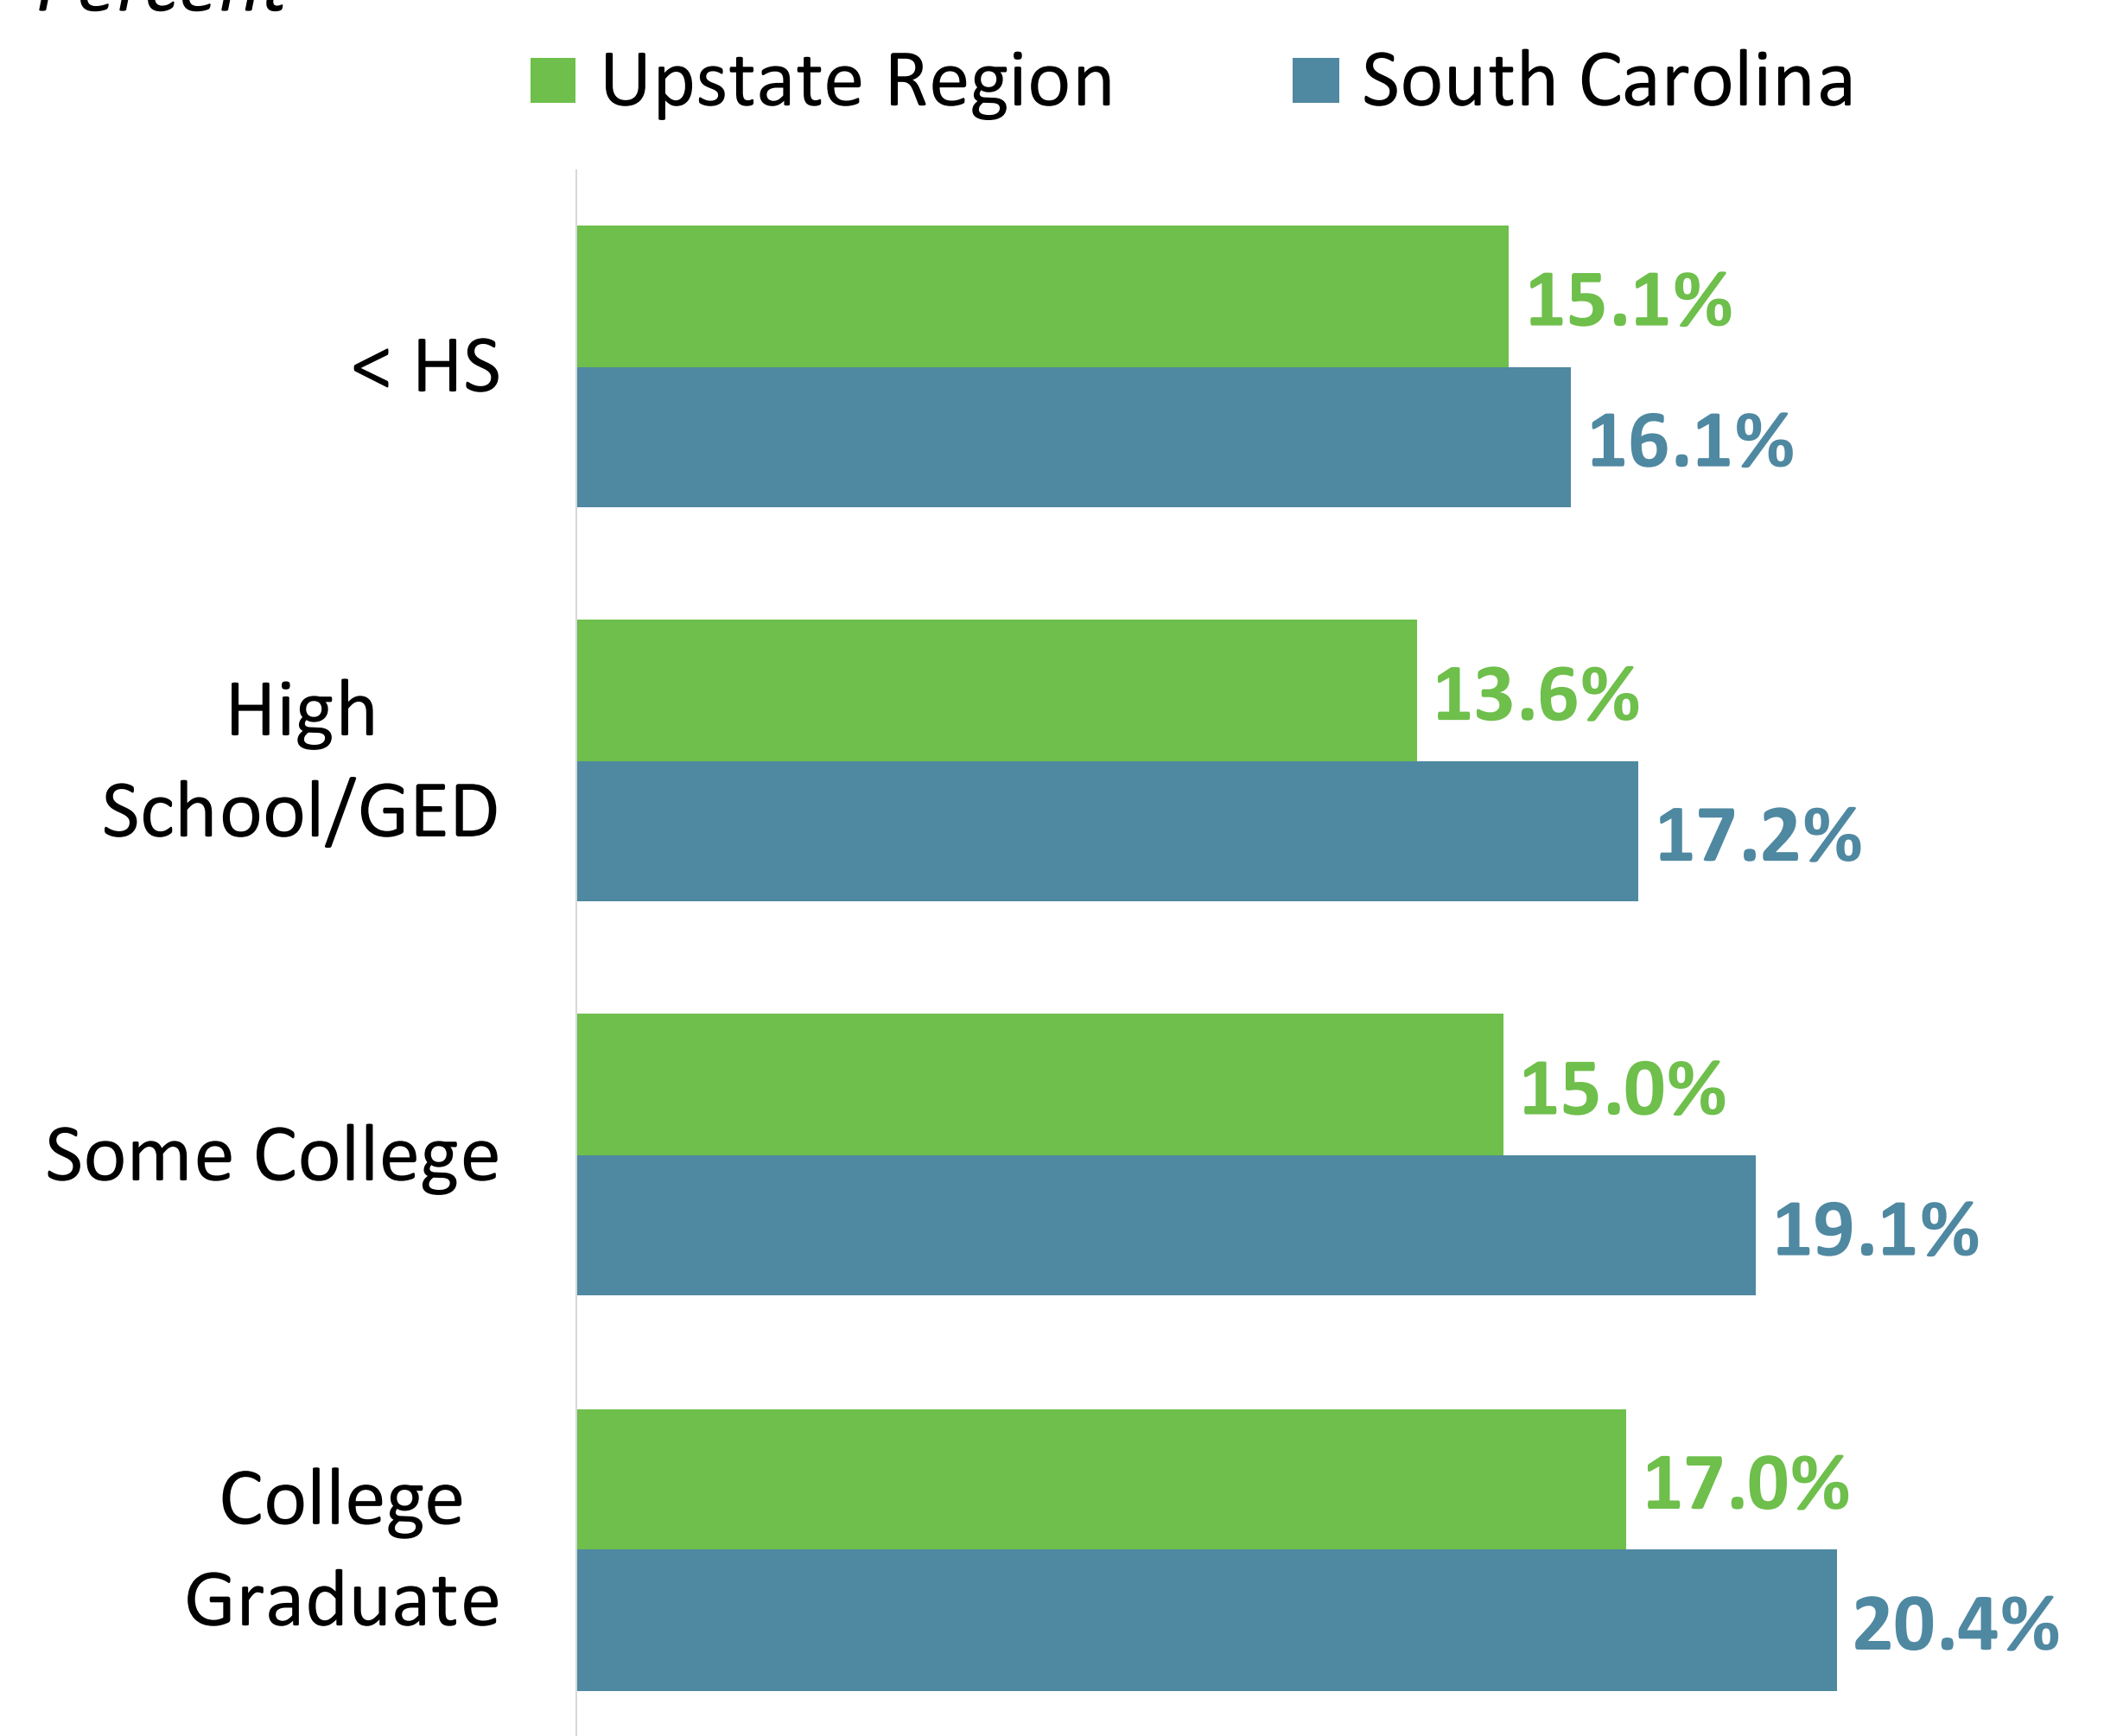

Alcohol Use

Binge Drinking, by Sex

Percent

Source: SC BRFSS, 2018-2022.
Note: Adults 18-64.

Binge Drinking, by Education Level

Percent

Source: SC BRFSS, 2018-2022.
Note: Adults 18-64.

Tobacco Use

Current Adult Smokers, by Sex

Percent

Source: SC BRFSS, 2018-2022.
Note: Adults 18+.

State Estimates of High School Students Who Report Ever Using E-Cigarettes, by Race/Ethnicity

Percent

Source: SC Youth Tobacco Survey, 2021.
Note: High school students grades 9-12.