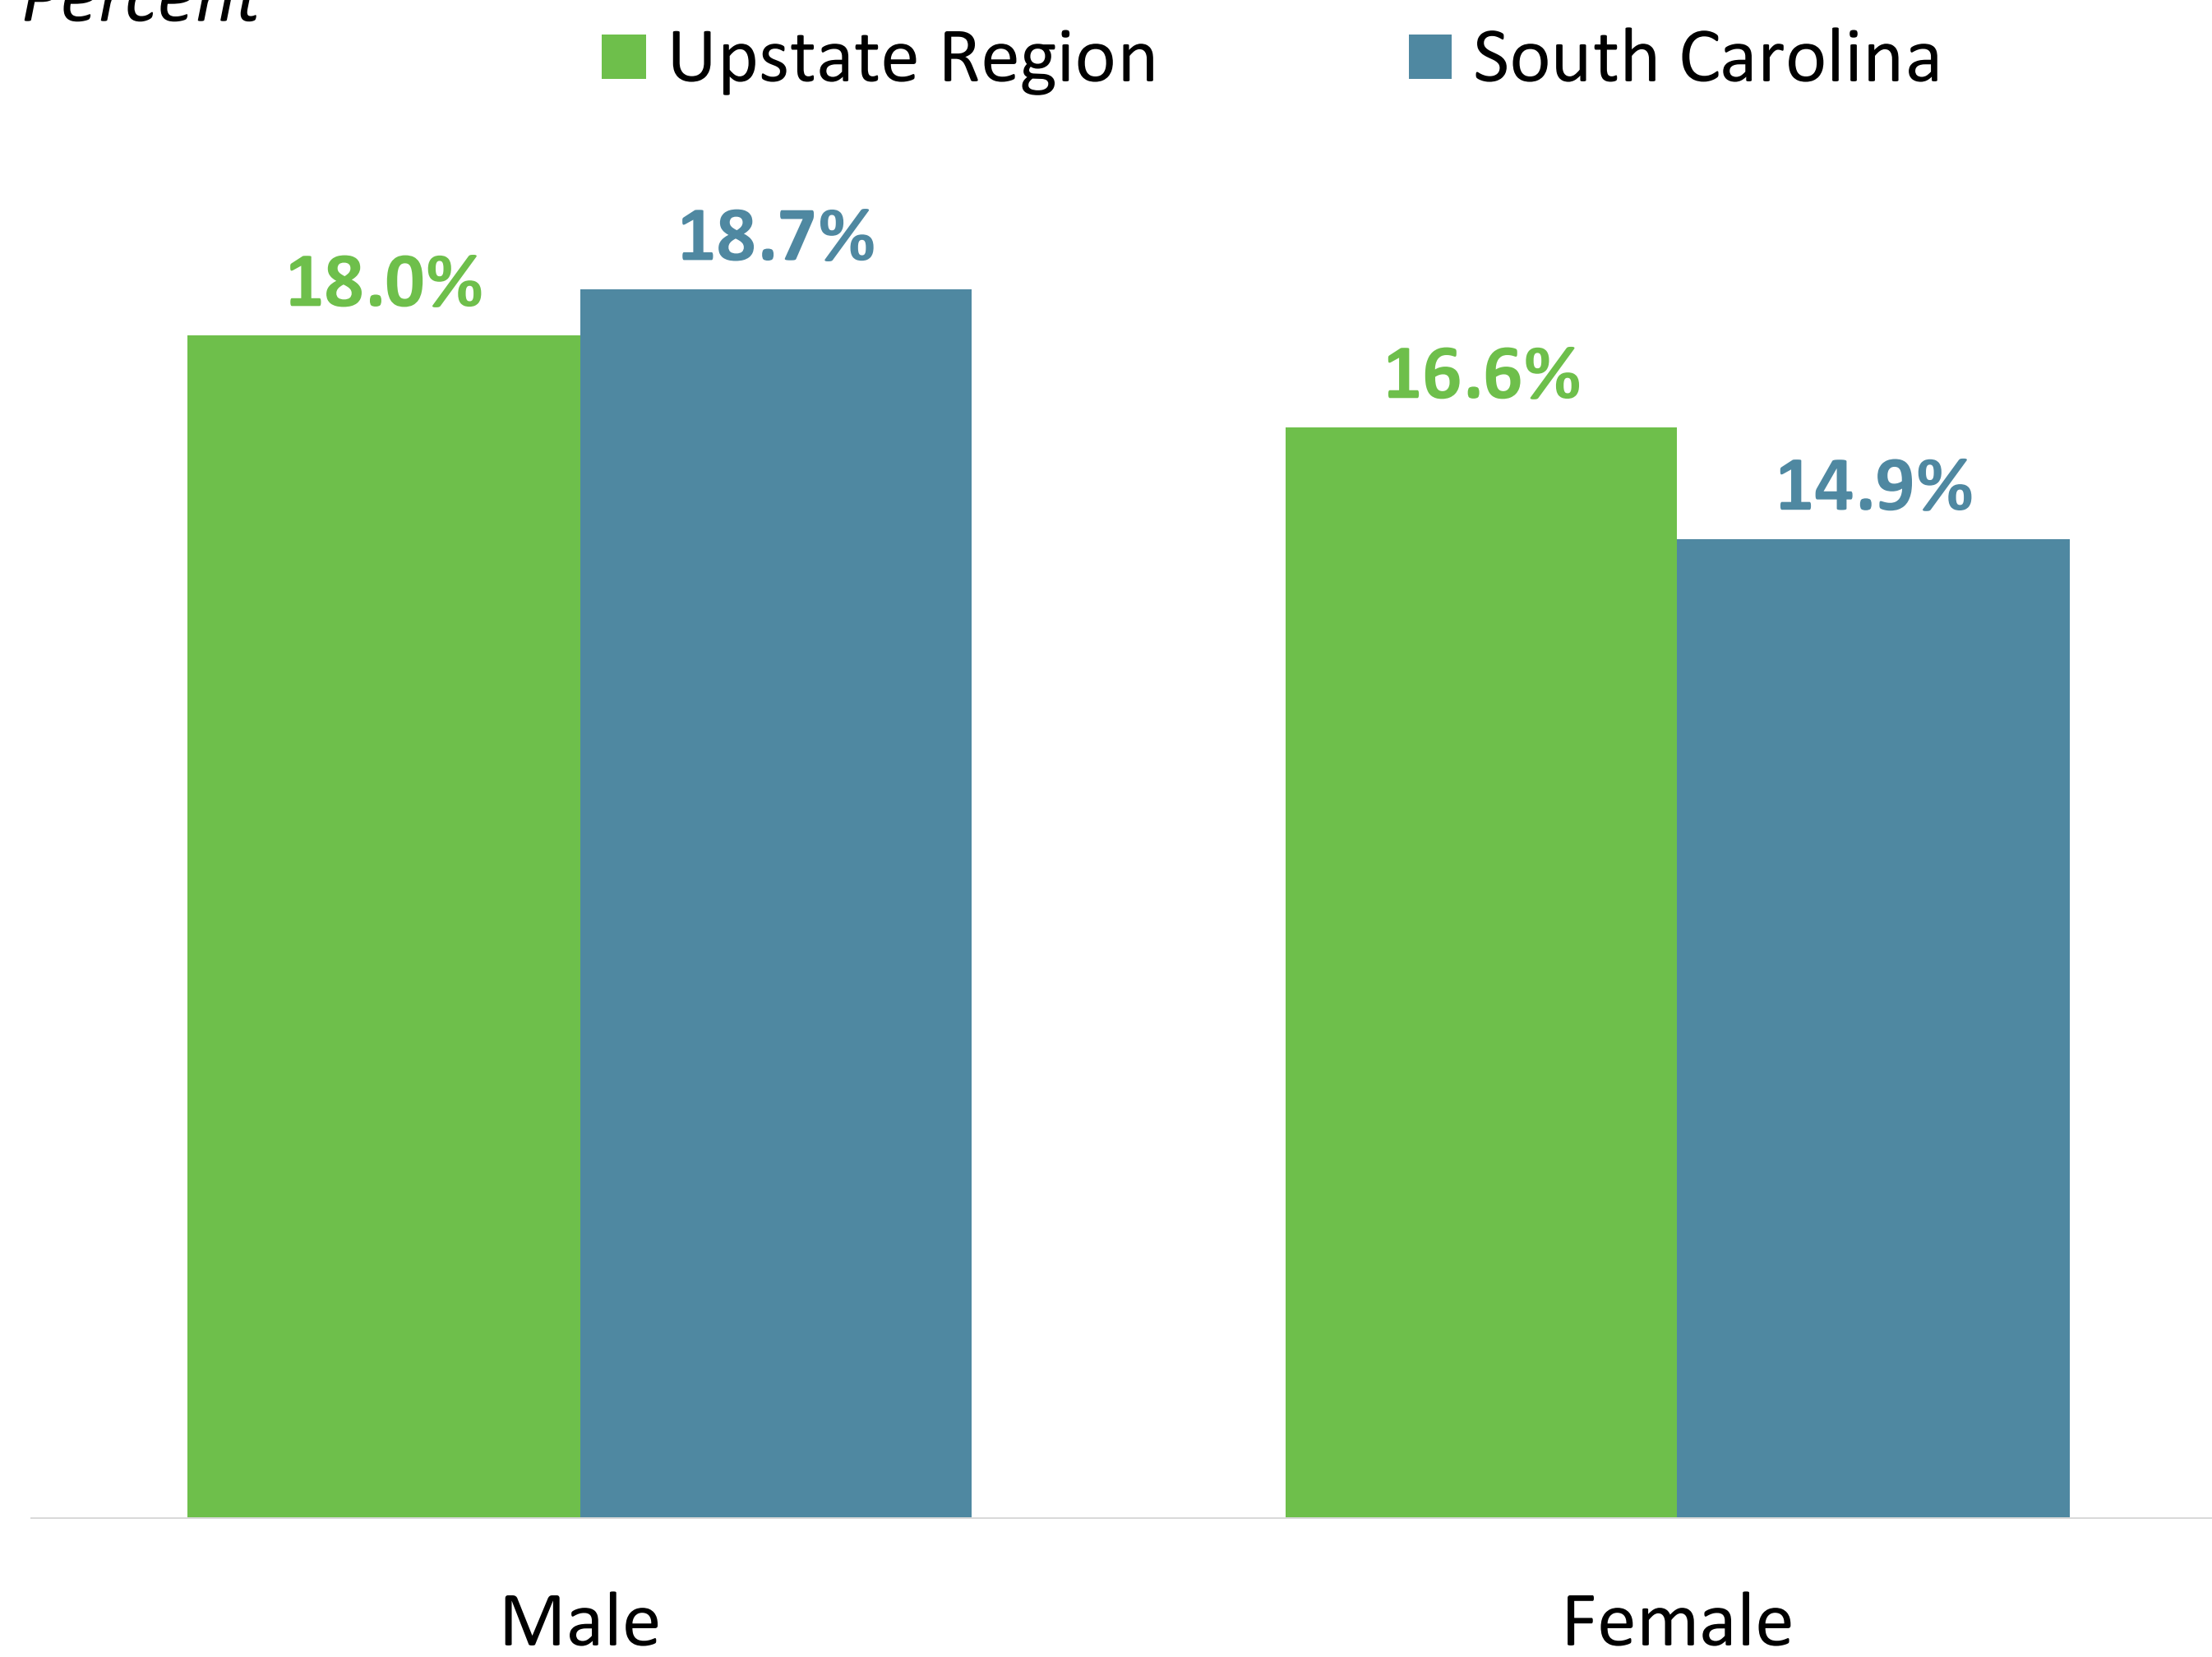

Alcohol Use

Binge Drinking, by Sex

Percent

Source: SC BRFSS, 2018-2022.
Note: Adults 18-64.

Binge Drinking, by Education Level

Percent

Source: SC BRFSS, 2018-2022.
Note: Adults 18-64.

Tobacco Use

Current Adult Smokers, by Sex

Percent

Source: SC BRFSS, 2018-2022.
Note: Adults 18+.

State Estimates of High School Students Who Report Ever Using E-Cigarettes, by Race/Ethnicity

Percent

Source: SC Youth Tobacco Survey, 2021.
Note: High school students grades 9-12.