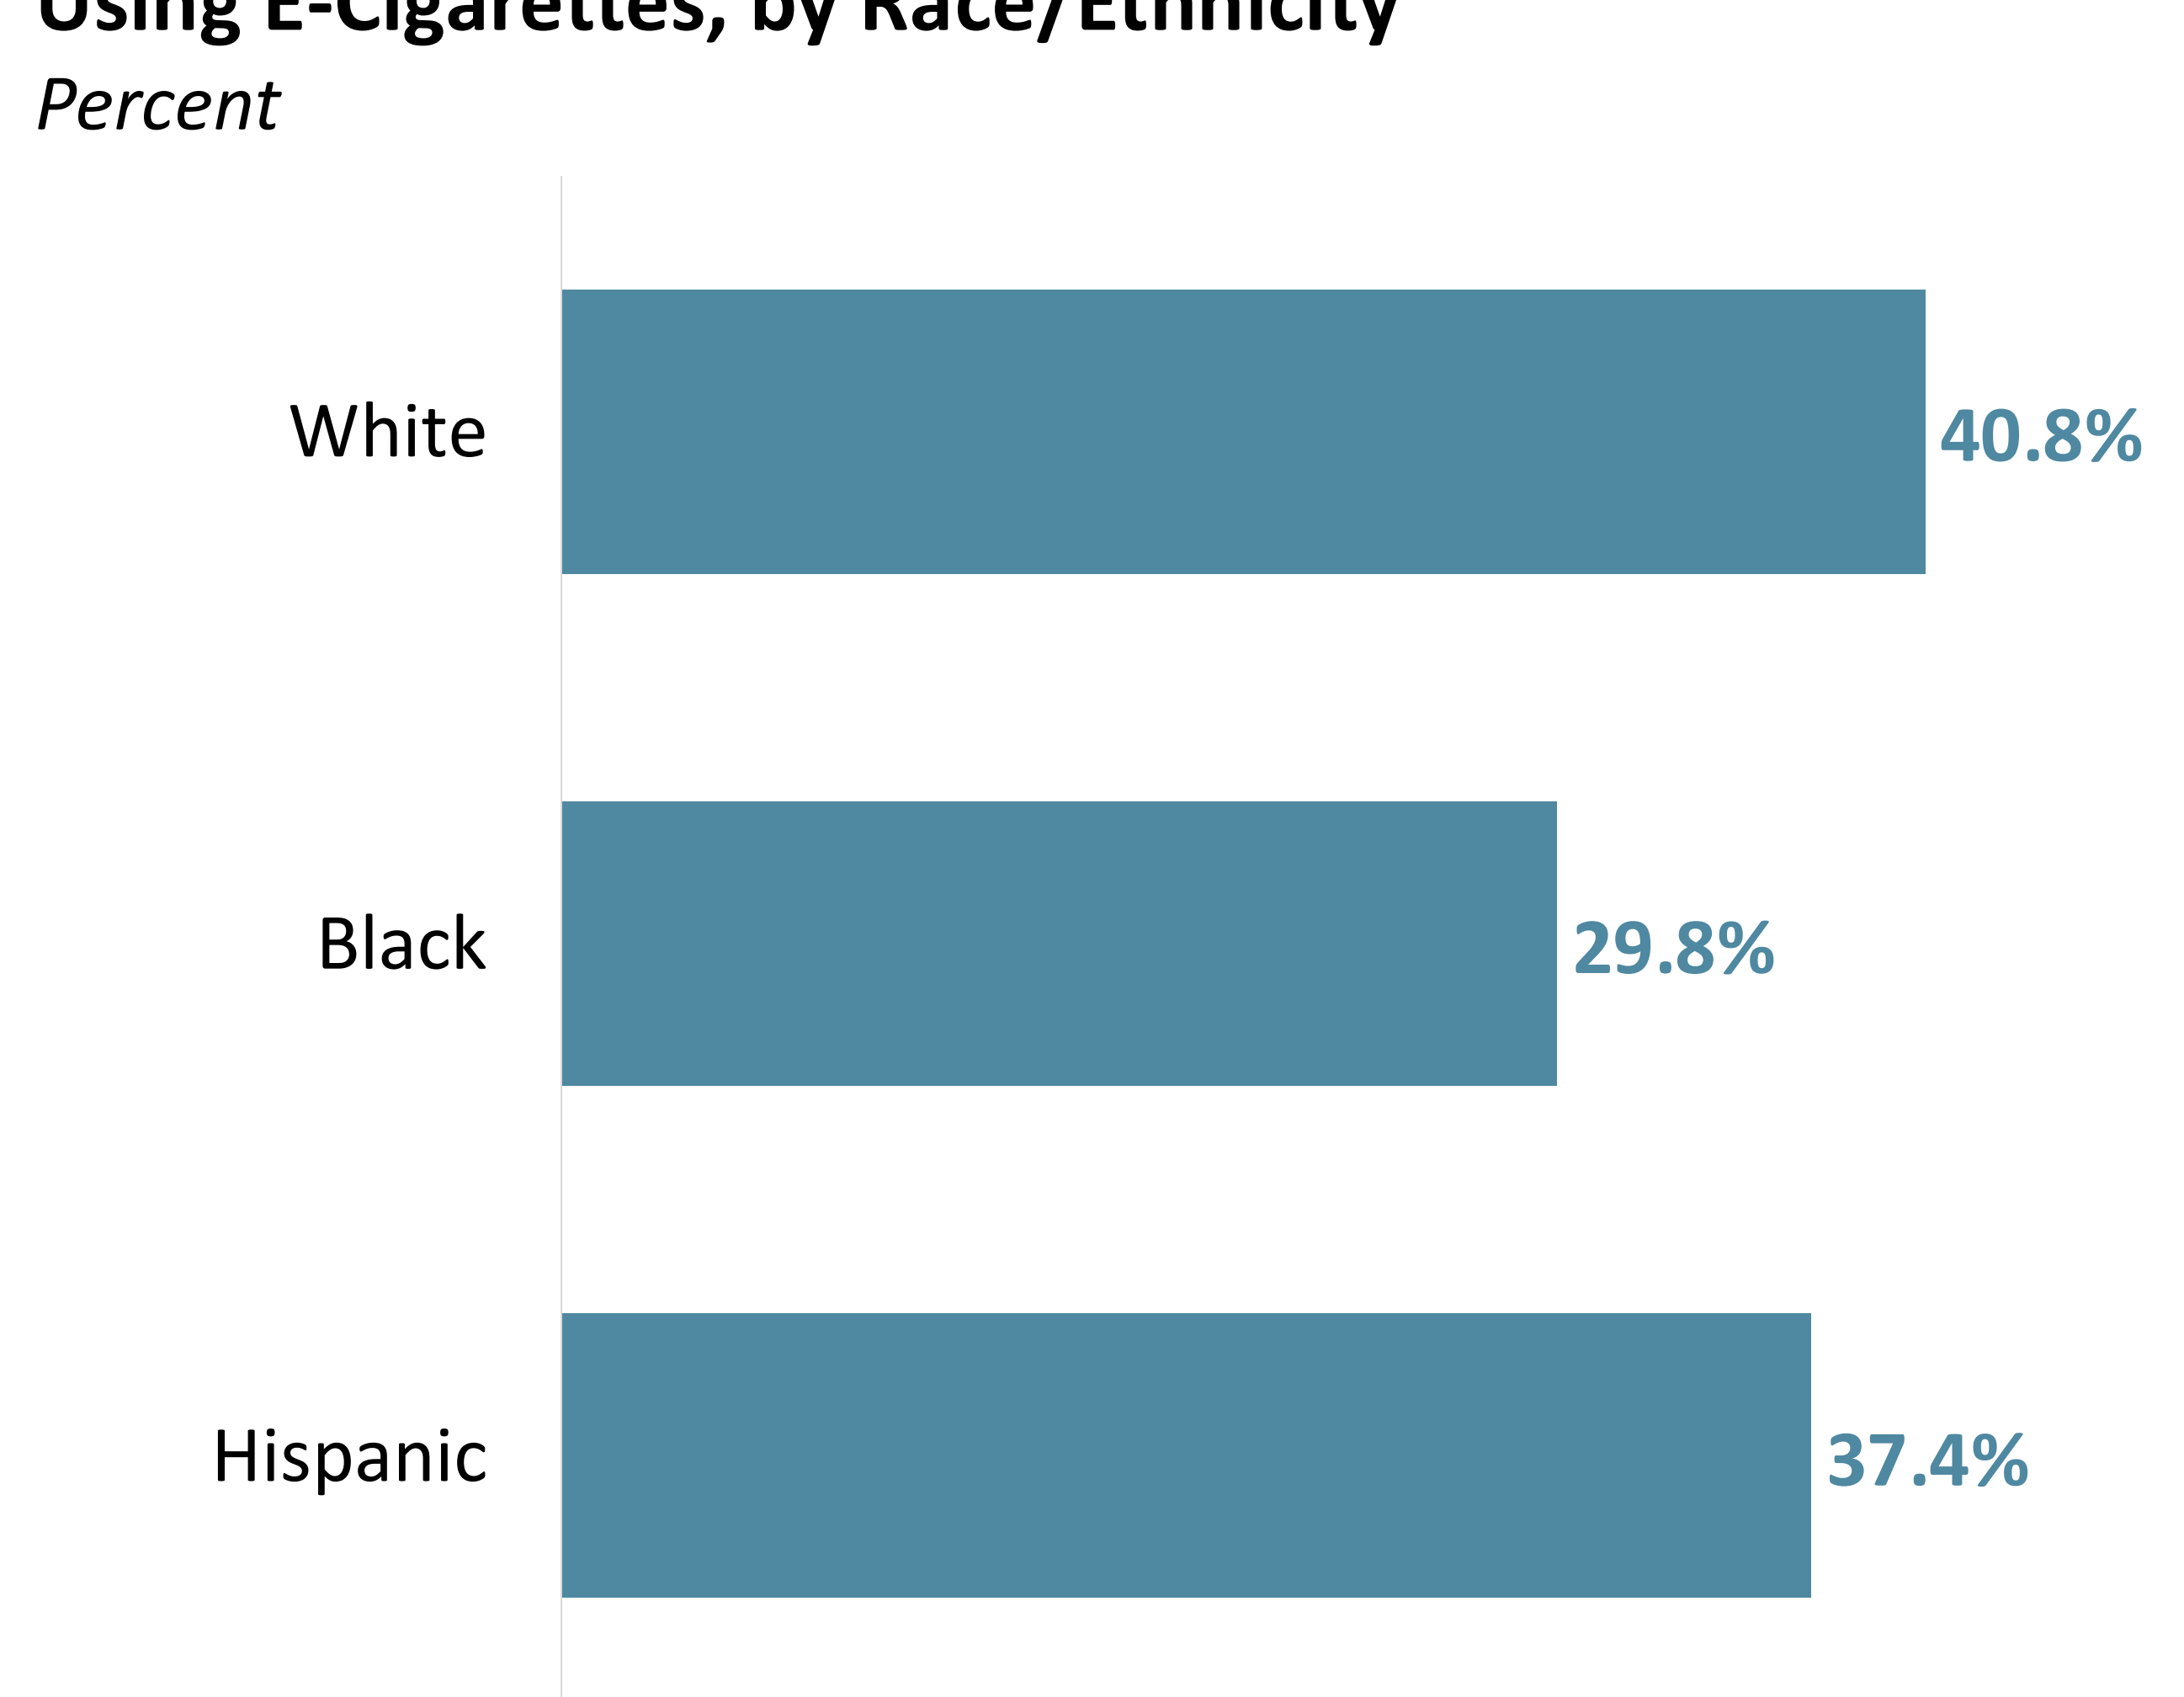

Alcohol Use

Binge Drinking, by Sex

Percent

Source: SC BRFSS, 2018-2022.
Note: Adults 18-64.

Binge Drinking, by Education Level

Percent

Source: SC BRFSS, 2018-2022.
Note: Adults 18-64.

Tobacco Use

Current Adult Smokers, by Sex

Percent

Source: SC BRFSS, 2018-2022.
Note: Adults 18+.

State Estimates of High School Students Who Report Ever Using E-Cigarettes, by Race/Ethnicity

Percent

Source: SC Youth Tobacco Survey, 2021.
Note: High school students grades 9-12.